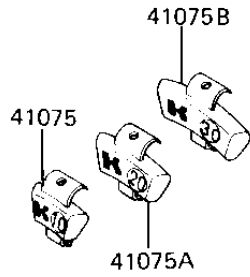

1986 Voyager XII PARTS DIAGRAM

TIRES

F2210 0141

F
|
—
1
4
4
4
4
4

|

1986 Voyager XII PARTS LIST

TIRES

ITEM NAME	PART NUMBER	QUANTITY
VALVE (Ref # 16126)	16126-1136	2
TIRE,FR,130/90-16 67H (Ref # 41002)	41002-1568	1
TIRE,RR (Ref # 41002A)	41002-1658	1
BALANCER-WHEEL,10G (Ref # 41075)	41075-1014	AR
BALANCER-WHEEL,20G (Ref # 41075A)	41075-1015	AR
BALANCER-WHEEL,30G (Ref # 41075B)	41075-1016	AR