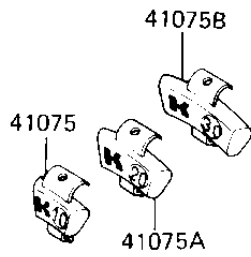

1986 Voyager XII PARTS DIAGRAM

TIRES

F2210 0141

F
|
—
1
4
4
4
4
4

|

1986 Voyager XII PARTS LIST

TIRES

ITEM NAME	PART NUMBER	QUANTITY
VALVE (Ref # 16126)	16126-1136	2
TIRE,FR,130/90-16 67H (Ref # 41002)	41002-1568	1
TIRE,RR (Ref # 41002A)	41002-1658	1
BALANCER-WHEEL,10G (Ref # 41075)	41075-1014	AR
BALANCER-WHEEL,20G (Ref # 41075A)	41075-1015	AR
BALANCER-WHEEL,30G (Ref # 41075B)	41075-1016	AR