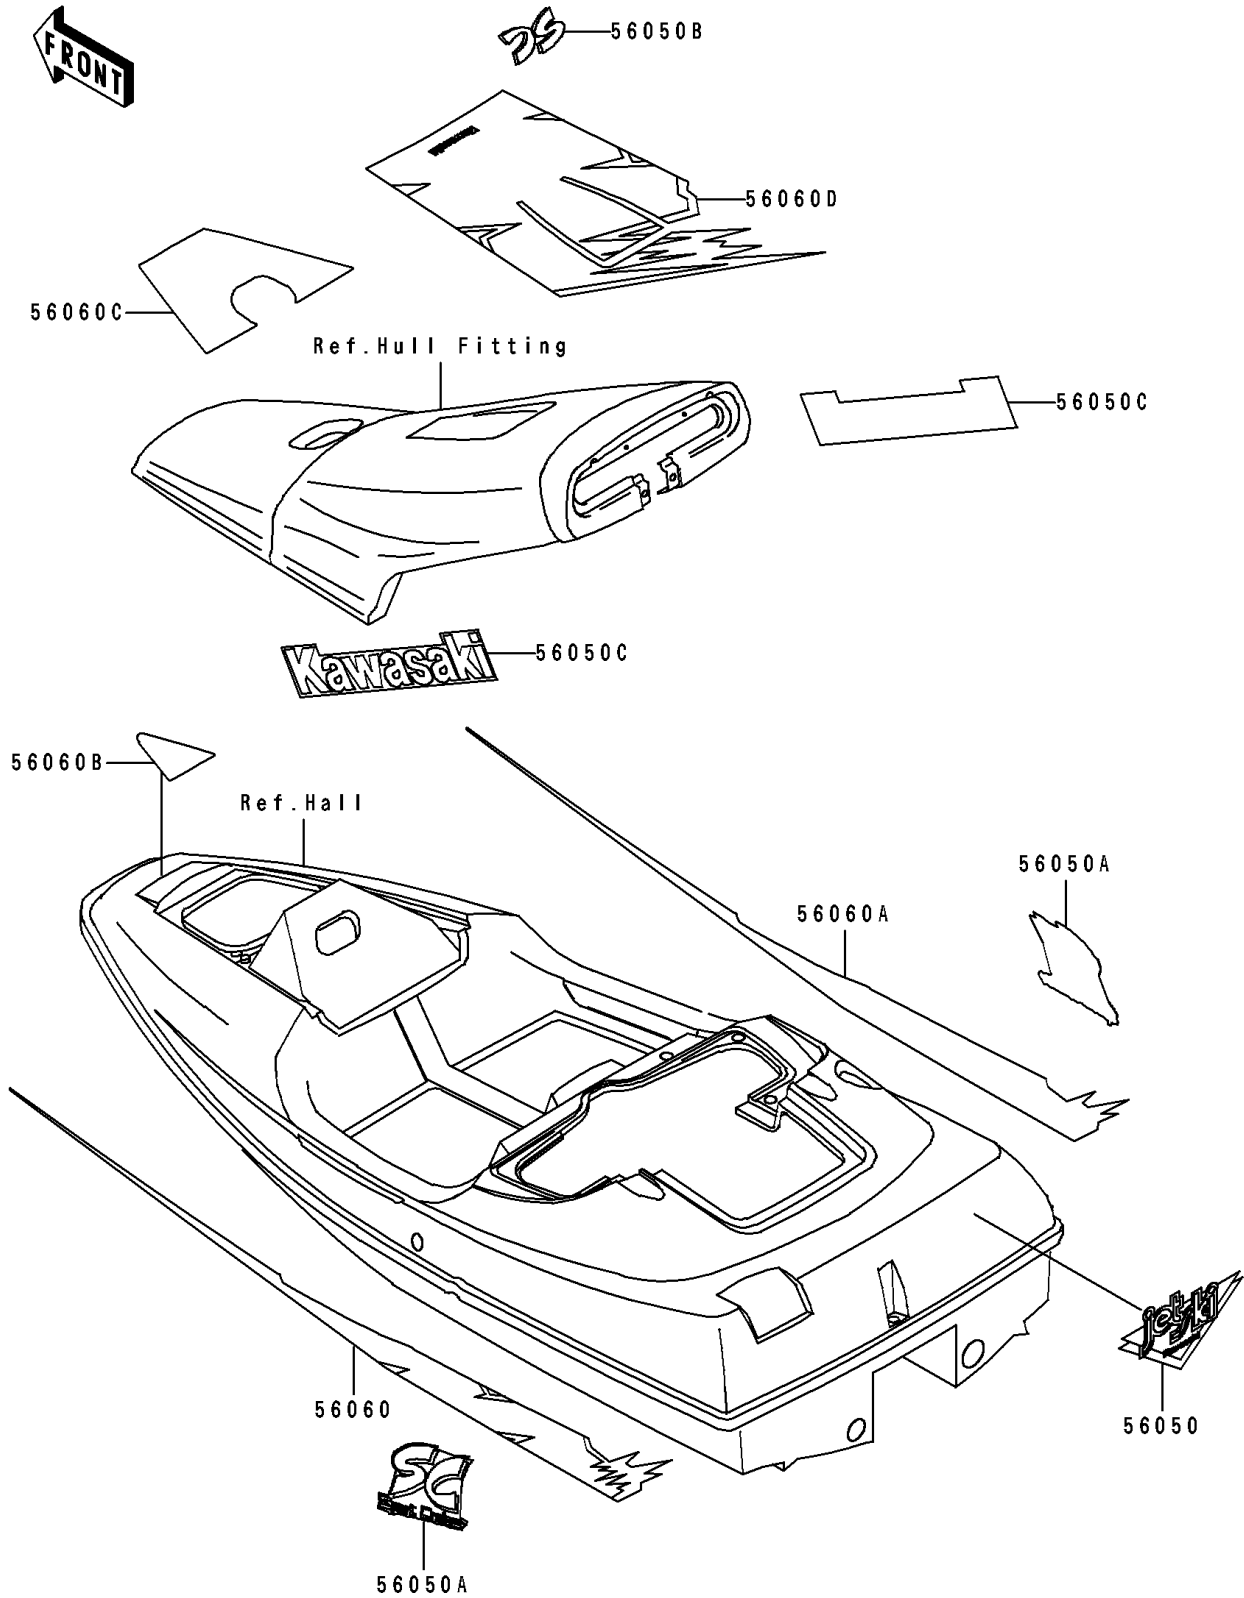

# 1992 SC PARTS DIAGRAM

Decals(JL650-A2&NAMI.A5)

F3880A

# 1992 SC PARTS LIST

Decals(JL650-A2&NAMI.A5)

ITEM NAME	PART NUMBER	QUANTITY
MARK,DECK,RR,JET SKI (Ref # 56050)	56050-1724	1
MARK,SC/SPORT CRWSER (Ref # 56050A)	56050-1725	2
MARK,SC (Ref # 56050B)	56050-1726	1
MARK,KAWASAKI (Ref # 56050C)	56050-1865	2
PATTERN,DECK,LH (Ref # 56060)	56060-1326	1
PATTERN,DECK,RH (Ref # 56060A)	56060-1327	1
PATTERN,DECK,FR (Ref # 56060B)	56060-1328	1
PATTERN,STORAGE COVER (Ref # 56060C)	56060-1329	1
PATTERN,HANDLE TOWER COVER (Ref # 56060D)	56060-1330	1