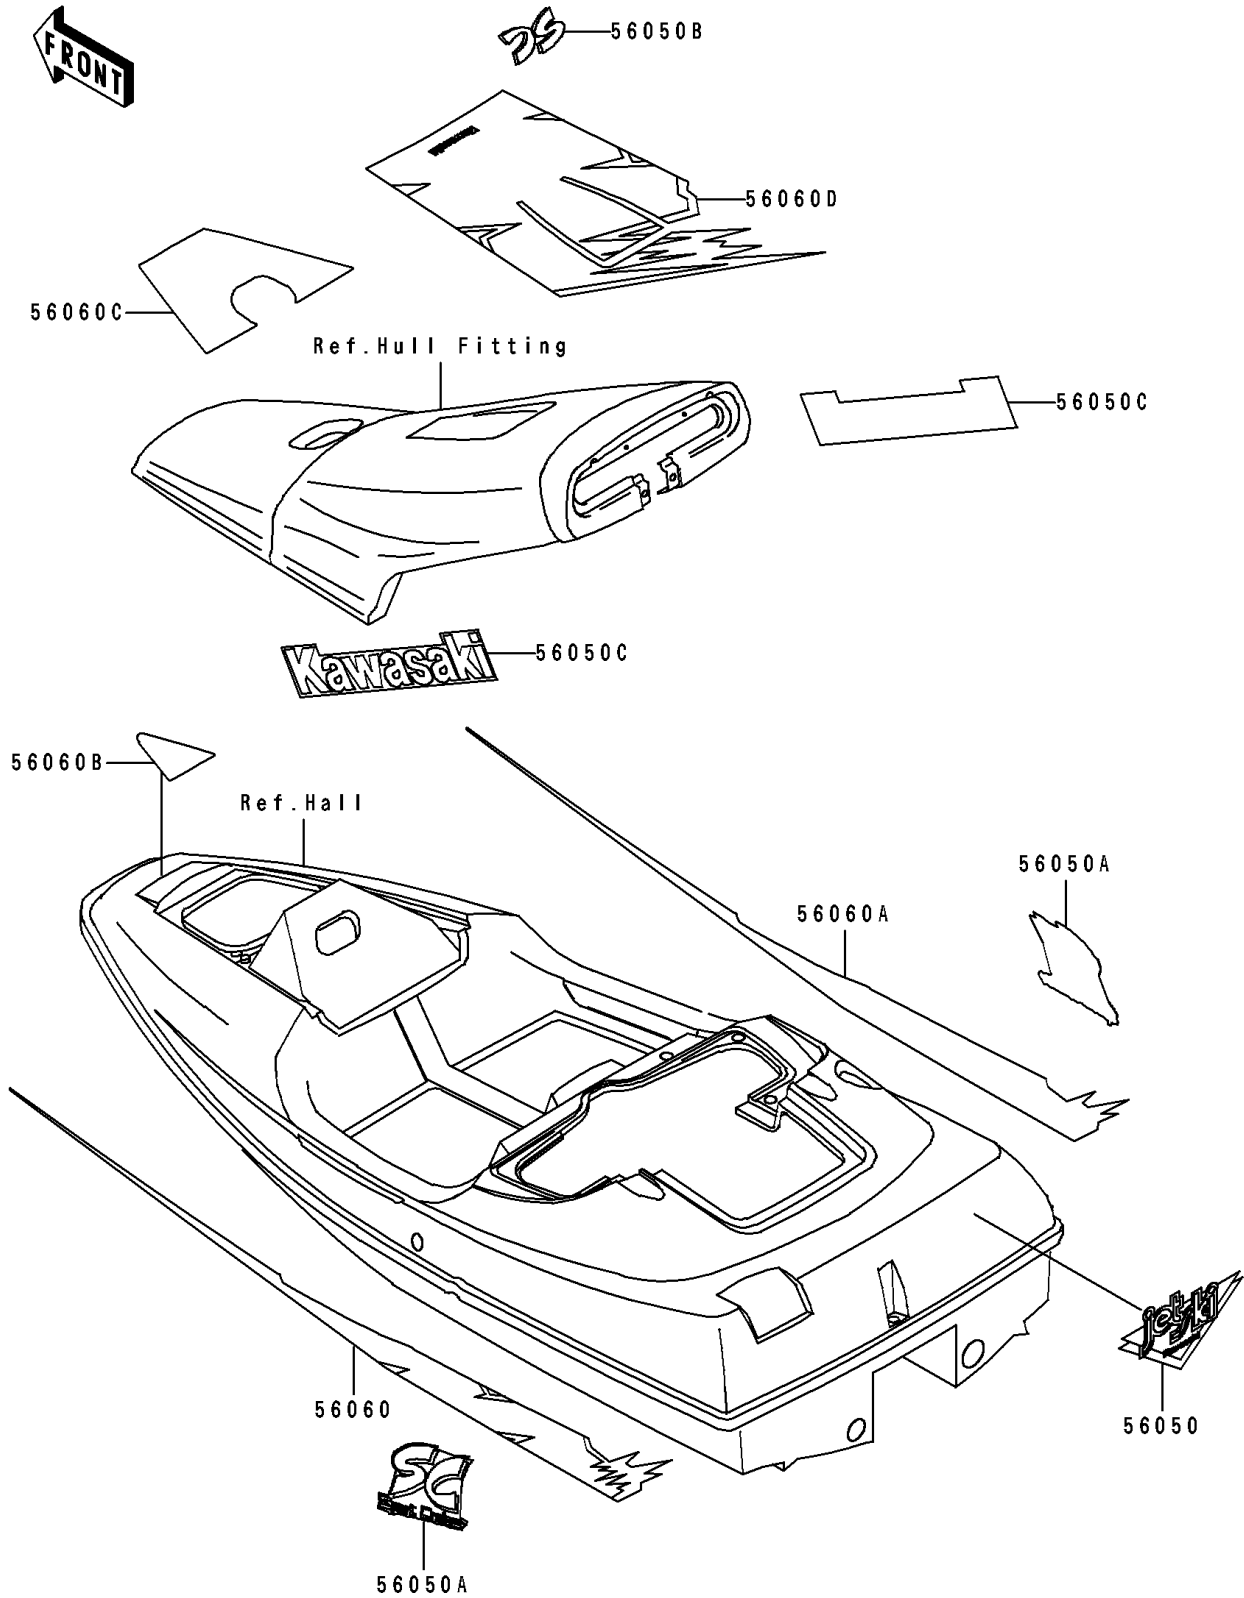

1994 SC PARTS DIAGRAM

Decals(JL650-A2&NAMI.A5)

F3880A

1994 SC PARTS LIST

Decals(JL650-A2&NAMI.A5)

ITEM NAME	PART NUMBER	QUANTITY
MARK,DECK,RR,JET SKI (Ref # 56050)	56050-1724	1
MARK,SC/SPORT CRWSER (Ref # 56050A)	56050-1725	2
MARK,SC (Ref # 56050B)	56050-1726	1
MARK,KAWASAKI (Ref # 56050C)	56050-1865	2
PATTERN,DECK,LH (Ref # 56060)	56060-1326	1
PATTERN,DECK,RH (Ref # 56060A)	56060-1327	1
PATTERN,DECK,FR (Ref # 56060B)	56060-1328	1
PATTERN,STORAGE COVER (Ref # 56060C)	56060-1329	1
PATTERN,HANDLE TOWER COVER (Ref # 56060D)	56060-1330	1