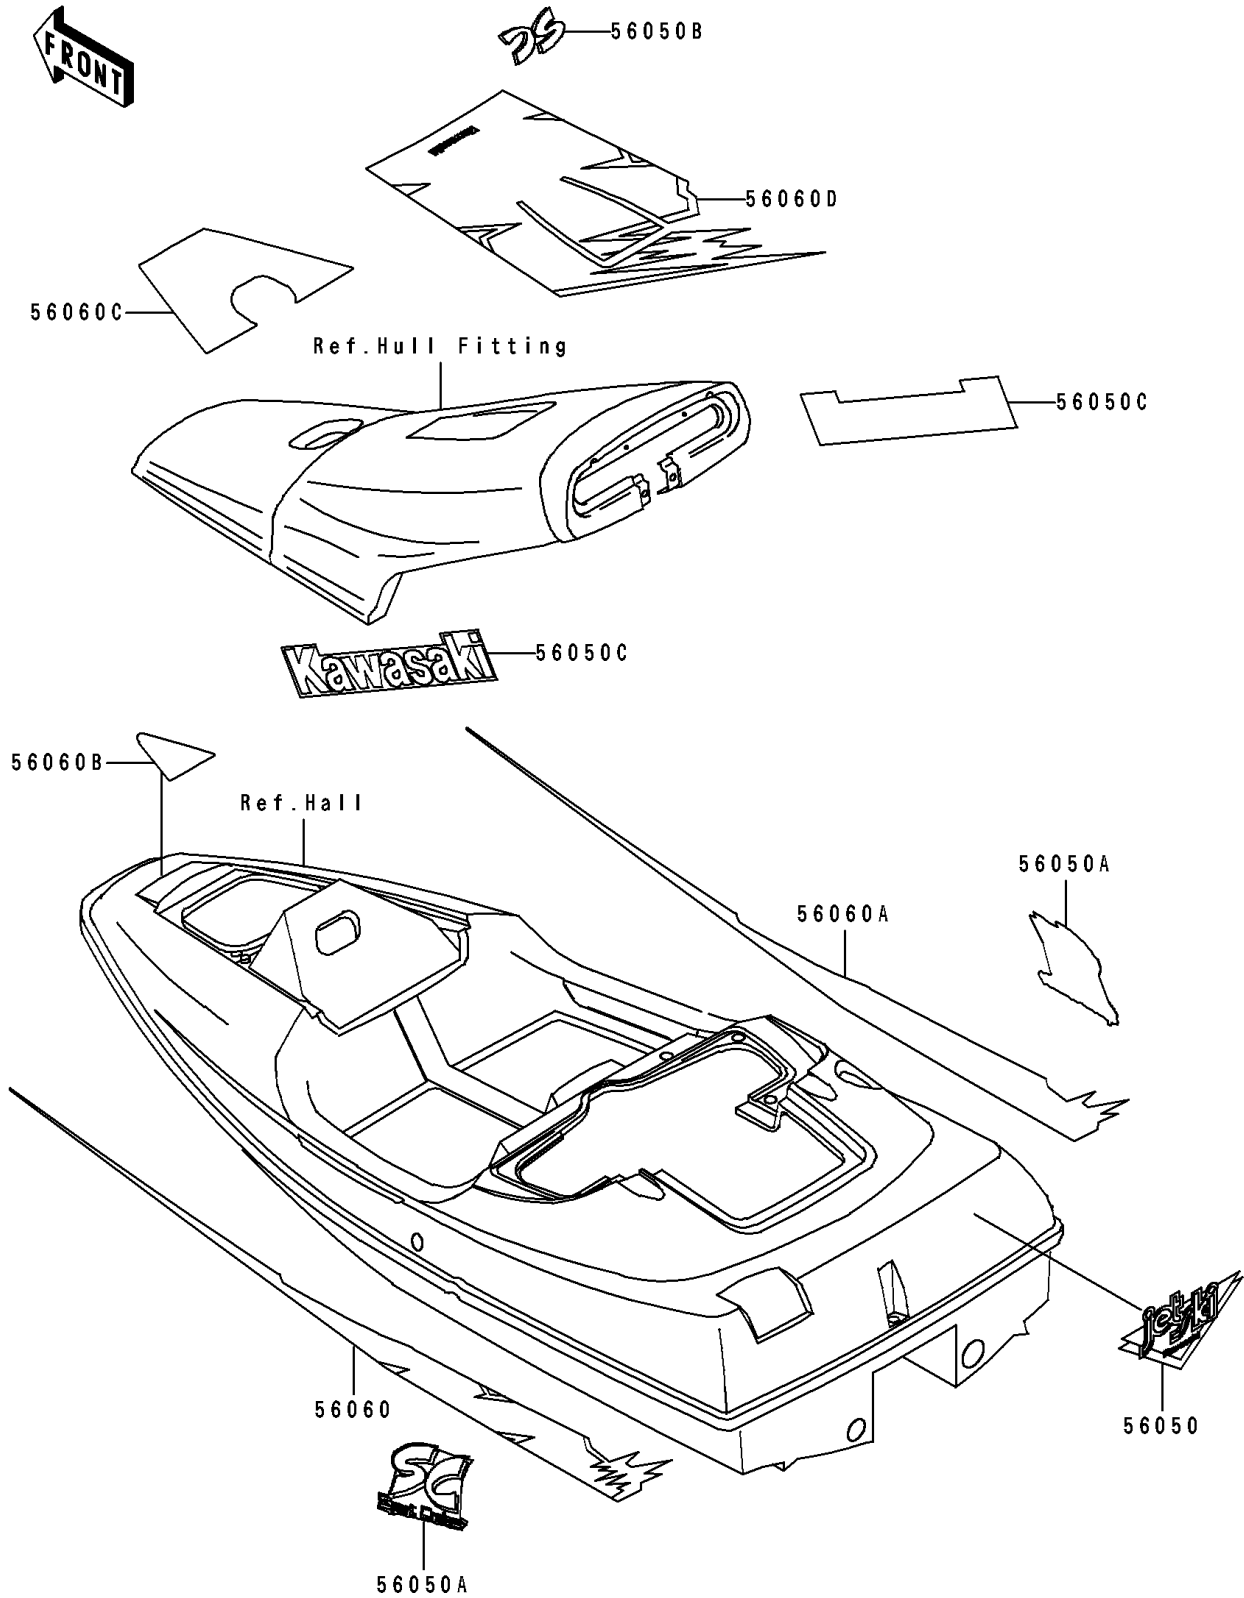

1995 SC PARTS DIAGRAM

Decals(JL650-A2&NAMI.A5)

F3880A

1995 SC PARTS LIST

Decals(JL650-A2&NAMI.A5)

ITEM NAME	PART NUMBER	QUANTITY
MARK,DECK,RR,JET SKI (Ref # 56050)	56050-1724	1
MARK,SC/SPORT CRWSER (Ref # 56050A)	56050-1725	2
MARK,SC (Ref # 56050B)	56050-1726	1
MARK,KAWASAKI (Ref # 56050C)	56050-1865	2
PATTERN,DECK,LH (Ref # 56060)	56060-1326	1
PATTERN,DECK,RH (Ref # 56060A)	56060-1327	1
PATTERN,DECK,FR (Ref # 56060B)	56060-1328	1
PATTERN,STORAGE COVER (Ref # 56060C)	56060-1329	1
PATTERN,HANDLE TOWER COVER (Ref # 56060D)	56060-1330	1