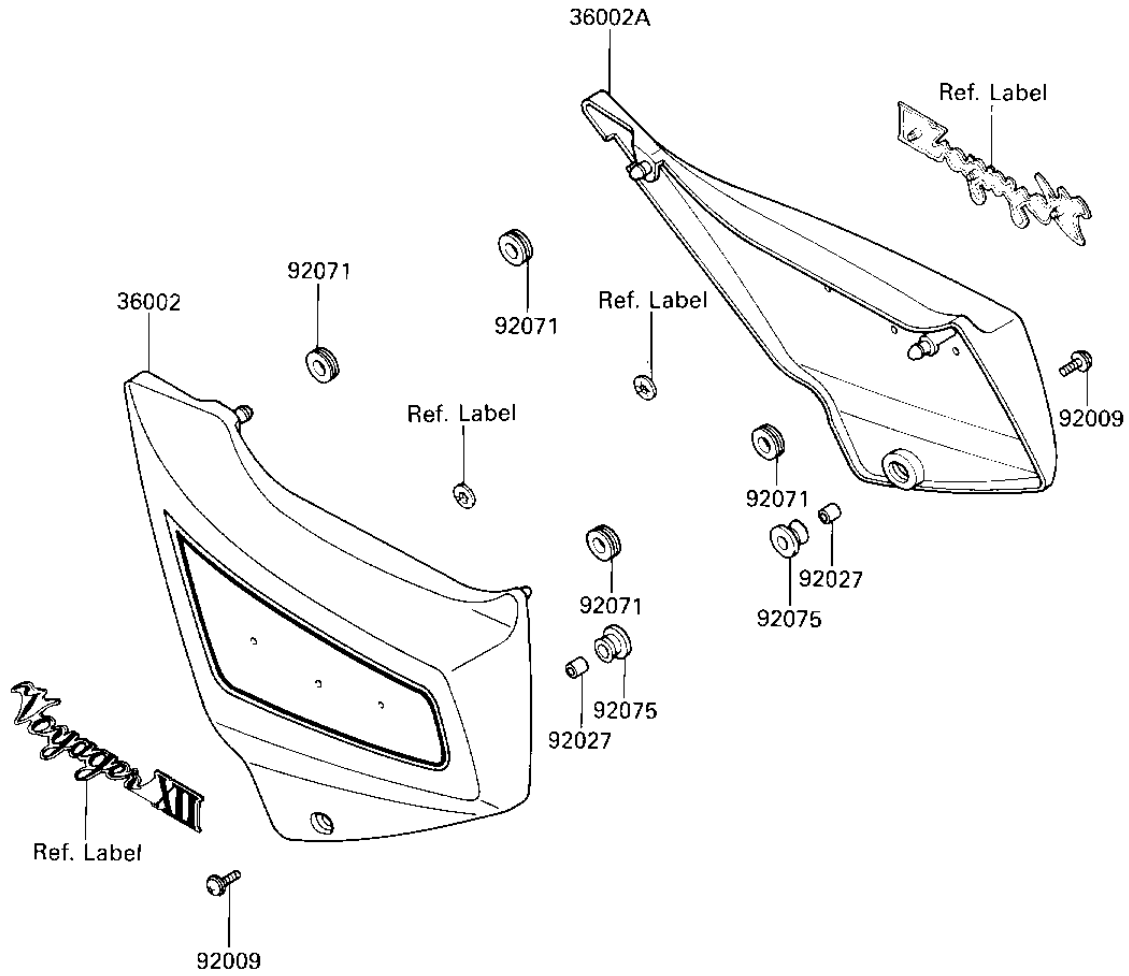

# 1986 Voyager XII PARTS DIAGRAM

SIDE COVERS

F2610 0335

# 1986 Voyager XII PARTS LIST

## SIDE COVERS

ITEM NAME	PART NUMBER	QUANTITY
COVER-SIDE,LH,RED/RED (Ref # 36002)	36002-5271-V4	1
COVER-SIDE,RH,RED/RED (Ref # 36002A)	36002-5272-V4	1
SCREW,6X20 (Ref # 92009)	92009-1495	2
COLLAR,REAR FENDER (Ref # 92027)	92027-162	2
GROMMET (Ref # 92071)	92071-056	4
RUBBER,FENDER COVER (Ref # 92075)	92075-174	2