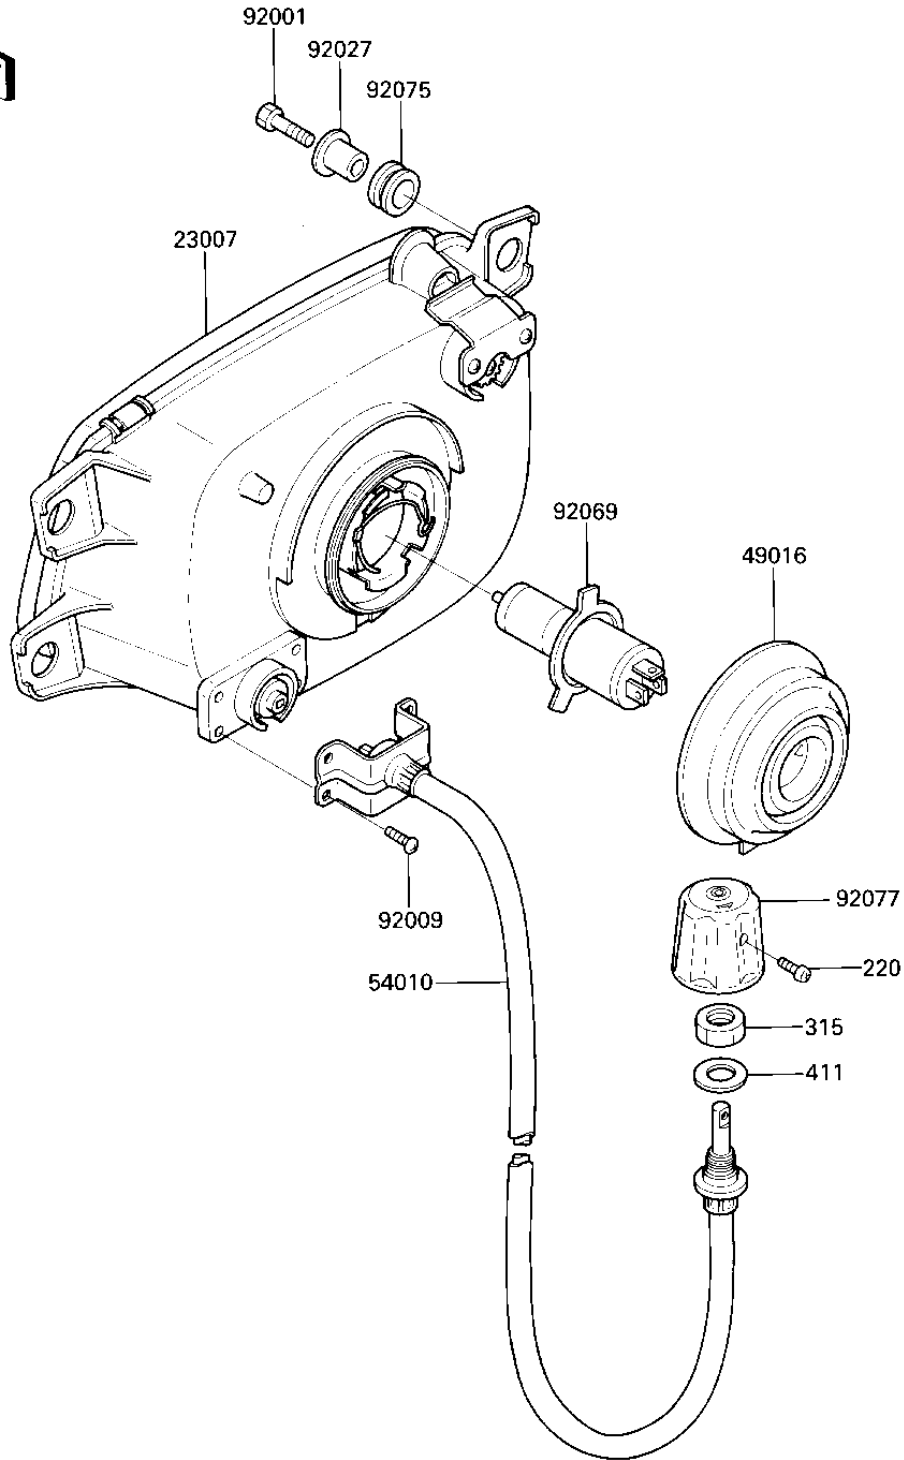

1986 Voyager XII PARTS DIAGRAM

HEADLIGHT

F2710-0268

F
↑
—
2
4
5
9
9
9
9
9
9

1986 Voyager XII PARTS LIST

HEADLIGHT

ITEM NAME	PART NUMBER	QUANTITY
LENS-COMP,HEAD LAMP (Ref # 23007)	23007-1144	1
COVER-SEAL,HEAD LAMP (Ref # 49016)	49016-1108	1
CABLE,HEAD LAMP (Ref # 54010)	54010-1058	1
BOLT,HEX HEAD,6X25 (Ref # 92001)	92001-1284	4
SCREW,TAPPING,4X14 (Ref # 92009)	92009-1340	4
COLLAR (Ref # 92027)	92027-251	4
BULB,12V-60/55W (Ref # 92069)	92069-1002	1
DAMPER (Ref # 92075)	92075-1690	4
KNOB,HEAD LAMP CABLE (Ref # 92077)	92077-1064	1
SCREW-PAN-CROS (Ref # 220)	220C0312	1
NUT-HEX-FINE (Ref # 315)	315C1200	1
WASHER-PLAIN (Ref # 411)	411F1200	1