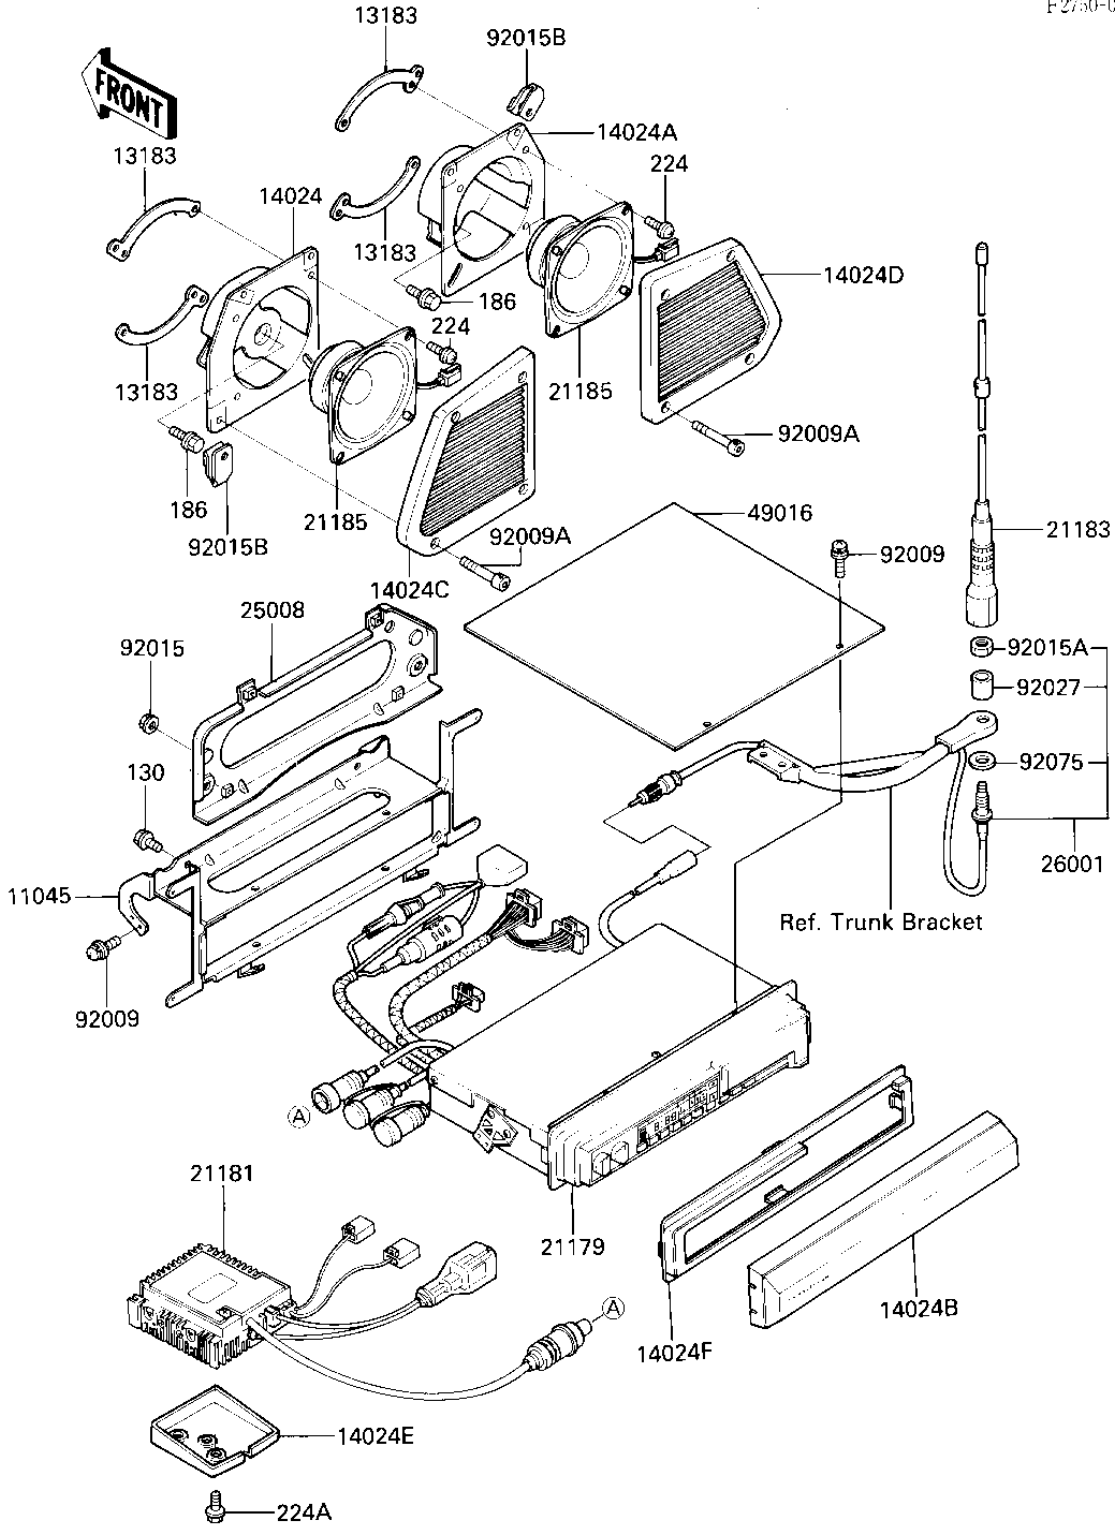

1986 Voyager XII PARTS DIAGRAM

AUDIO

F2750-0005

- R
- ↓
- 1
- 1
- 1
- 1
- 1
- 1
- 1
- 1
- 2
- 2
- 2
- 2
- 2
- 2
- 4
- 9
- 9
- 9
- 9
- 9
- 9
- 9

1986 Voyager XII PARTS LIST

AUDIO

ITEM NAME	PART NUMBER	QUANTITY
BRACKET,AUDIO (Ref # 11045)	11044-1721	1
PLATE,SPEAKER (Ref # 13183)	13169-1655	4
COVER,SPEAKER,LH (Ref # 14024)	14024-1201	1
COVER,SPEAKER,RH (Ref # 14024A)	14024-1202	1
COVER,TUNER (Ref # 14024B)	14024-1203	1
COVER,SPEAKER (Ref # 14024C)	14024-1211	1
COVER,SPEAKER (Ref # 14024D)	14024-1212	1
COVER,AMPLIFIER (Ref # 14024E)	14024-1304	1
COVER (Ref # 14024F)	14024-1326	1
RADIO-TUNER (Ref # 21179)	21179-1051	1
AMPLIFIER (Ref # 21181)	21181-1053	1
ANTENNA,ROD (Ref # 21183)	21183-1054	1
SPEAKER (Ref # 21185)	21185-1056	2
BRACKET-METER (Ref # 25008)	25008-1125	1
HARNESS,ANTENNA (Ref # 26001)	26001-1794	1
COVER-SEAL (Ref # 49016)	49016-1122	1
SCREW,PAN-CROS,W.WASH (Ref # 92009)	92009-1259	8
SCREW,SOCKET,4X15 (Ref # 92009A)	92009-1450	8
NUT-6MM (Ref # 92015)	92015-1078	2
NUT,ANTENNA (Ref # 92015A)	92015-1313	1
NUT,4MM (Ref # 92015B)	92015-1593	6
COLLAR,ANTENNA (Ref # 92027)	92027-1681	1
DAMPER,WASHER (Ref # 92075)	92075-1869	1
BOLT-FLANGED,5X12 (Ref # 130)	130B0512	2
BOLT-UPSET-WP (Ref # 186)	186D0612	4
SCREW (5 X 16) (Ref # 224)	224C0516	8
SCREW-PAN-WP-CROS (Ref # 224A)	224D0512	3