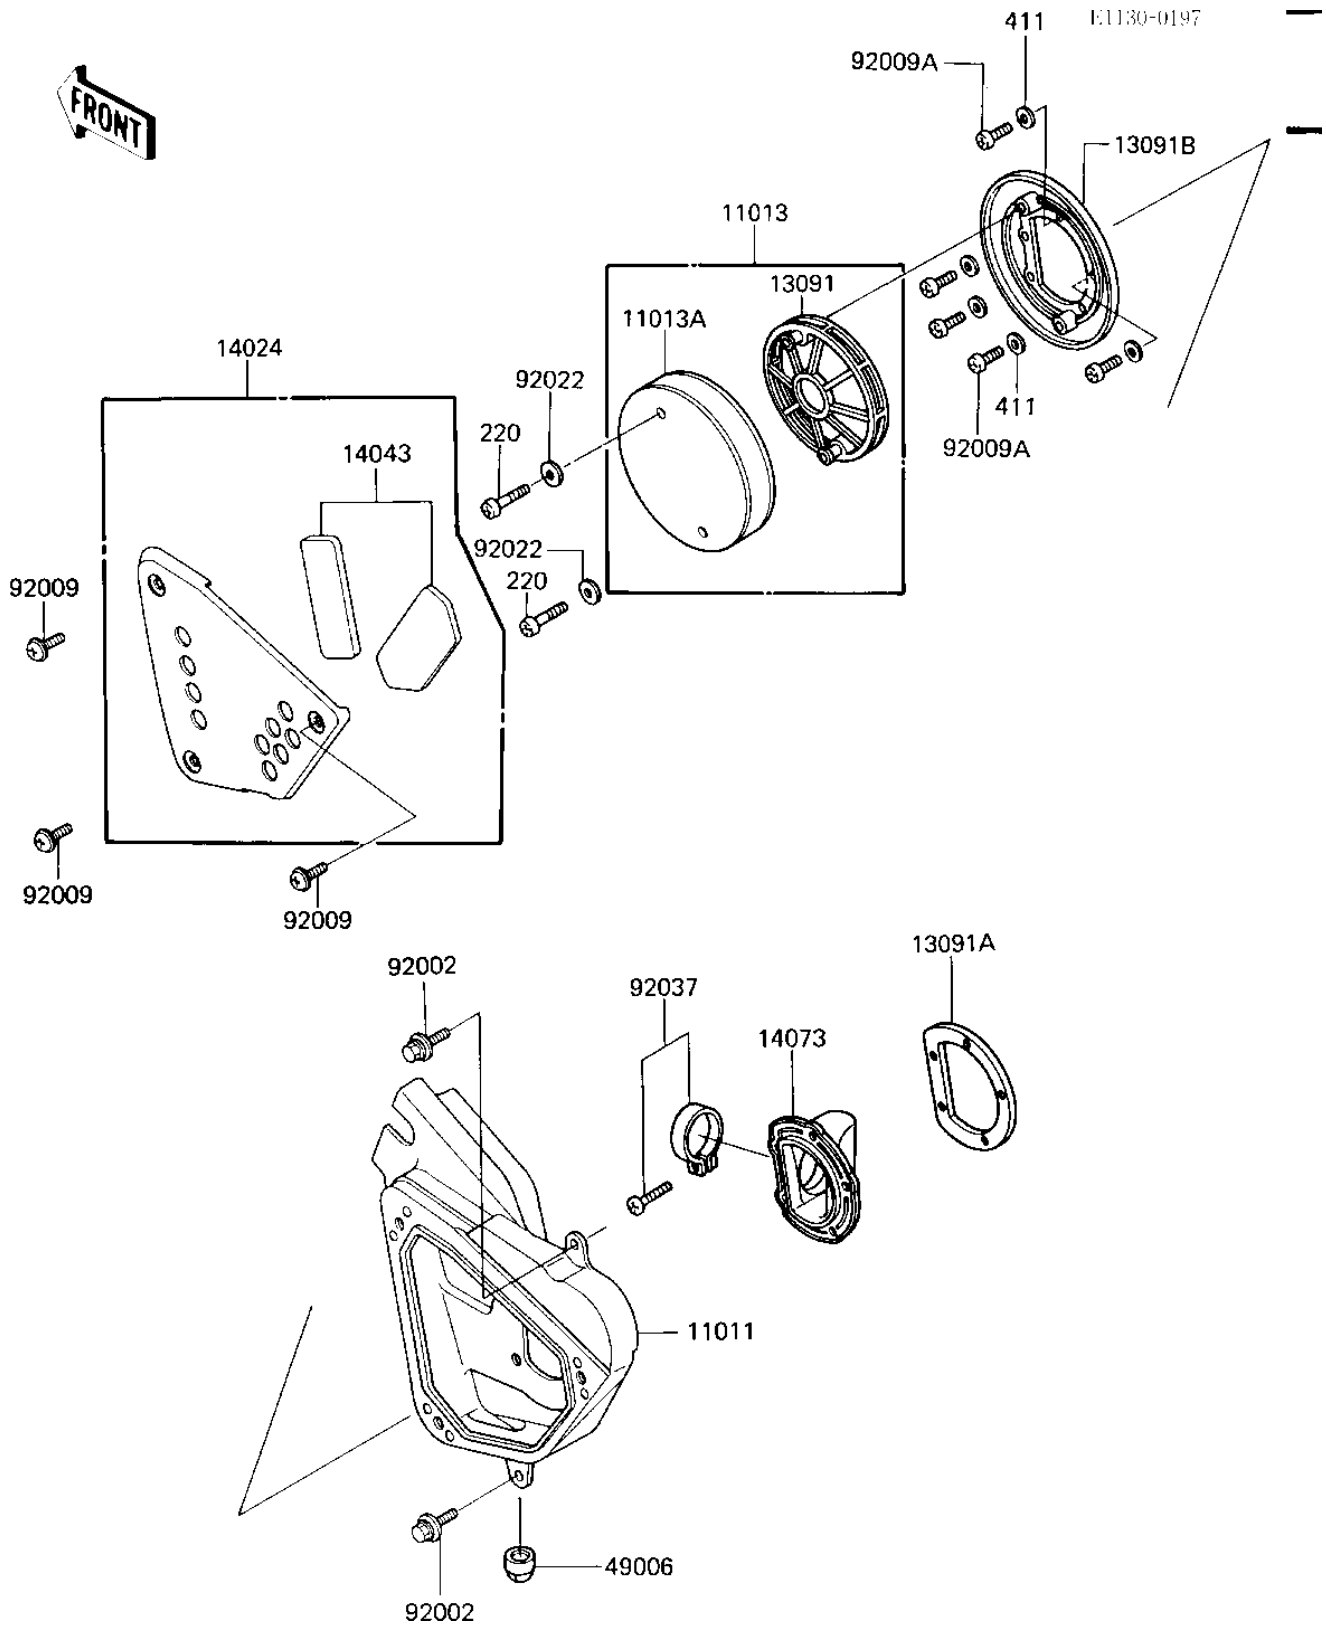

1986 KX250 PARTS DIAGRAM

AIR CLEANER

1986 KX250 PARTS LIST

AIR CLEANER

ITEM NAME	PART NUMBER	QUANTITY
CASE-AIR FILTER (Ref # 11011)	11011-1220	1
ELEMENT-AIR FILTER (Ref # 11013)	11013-1110	1
ELEMENT-AIR FILTER (Ref # 11013A)	11013-1111	1
HOLDER (Ref # 13091)	13091-1265	1
HOLDER,DUCT (Ref # 13091A)	13091-1266	1
HOLDER,ELEMENT (Ref # 13091B)	13091-1267	1
COVER,AIR FILTER CAS (Ref # 14024)	14024-1210	1
FILTER,COVER (Ref # 14043)	14043-1057	1
DUCT,AIR FILTER (Ref # 14073)	14073-1195	1
BOOT (Ref # 49006)	49006-1187	1
BOLT (Ref # 92002)	92150-1506	2
SCREW,6X14 (Ref # 92009)	92009-1287	3
SCREW,5X14 (Ref # 92009A)	92009-1341	5
WASHER 6.5X20X1.6T (Ref # 92022)	92022-125	2
CLAMP,AIR FILTER (Ref # 92037)	92037-1409	1
SCREW PAN HEAD 6X40 (Ref # 220)	220B0640	2
WASHER PLAIN 5MM (Ref # 411)	411B0500	5