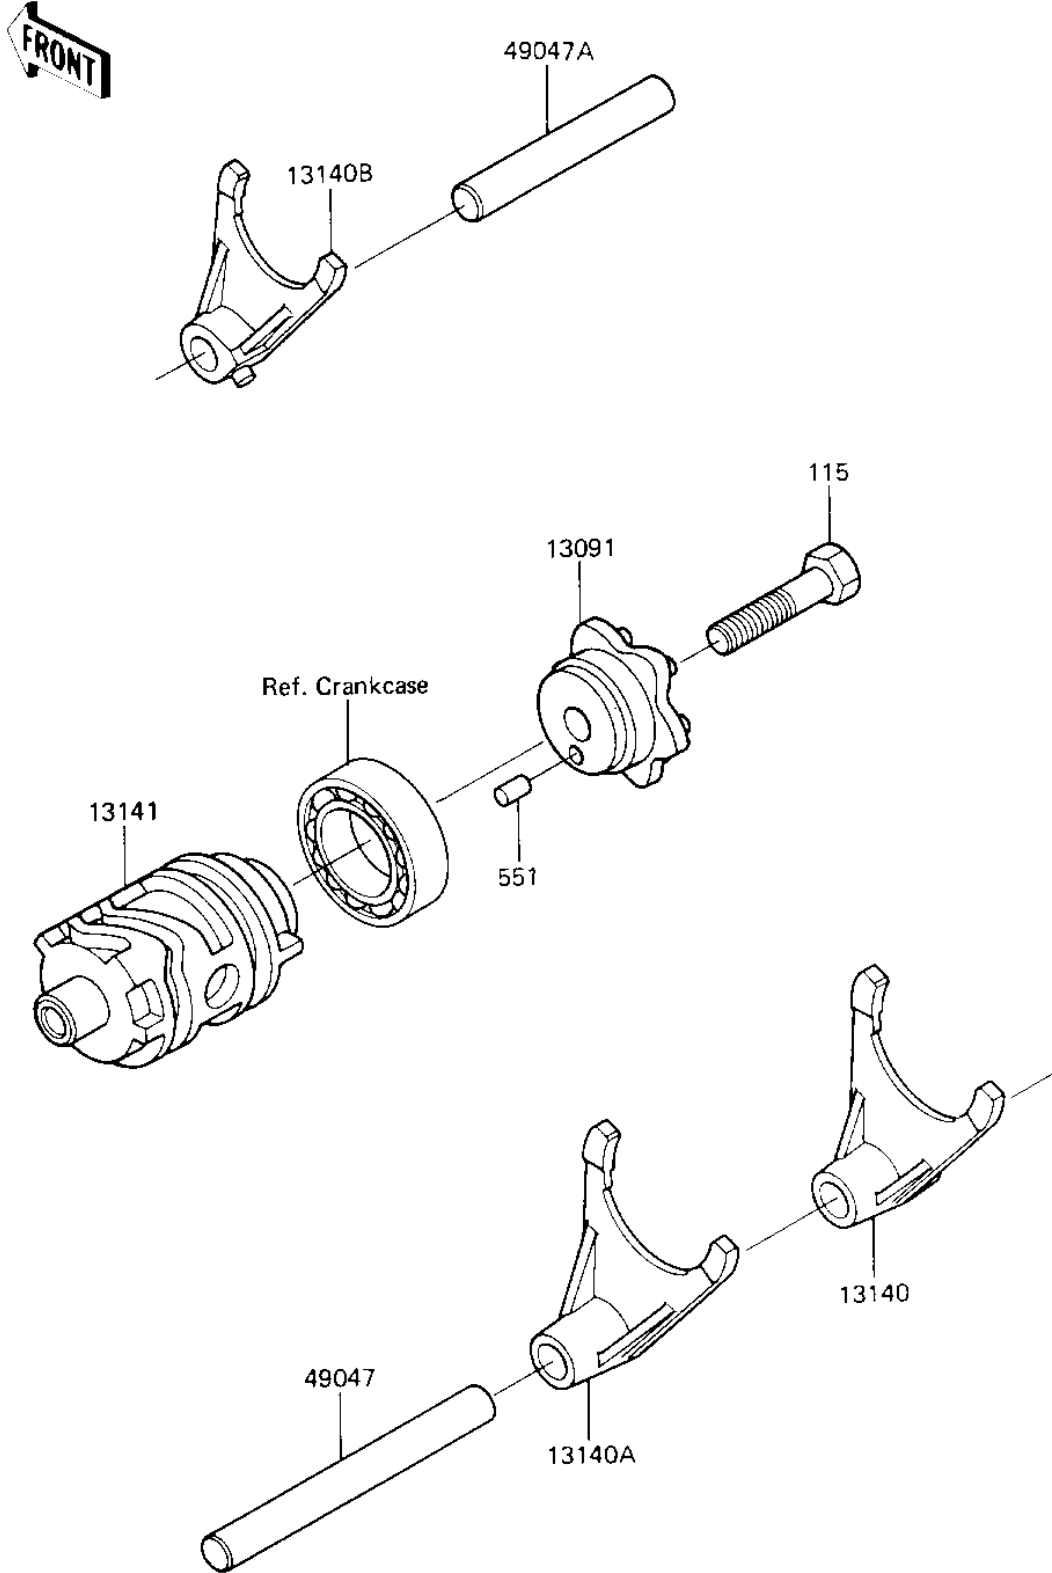

1986 KX250 PARTS DIAGRAM

GEAR CHANGE DRUM & FORKS

E1362-0098

1986 KX250 PARTS LIST

GEAR CHANGE DRUM & FORKS

ITEM NAME	PART NUMBER	QUANTITY
HOLDER (Ref # 13091)	13091-1427	1
FORK-SHIFT,LOW (Ref # 13140)	13140-1071	1
FORK-SHIFT,2ND&3RD (Ref # 13140A)	13140-1072	1
FORK-SHIFT,4TH&TOP (Ref # 13140B)	13140-1073	1
DRUM-CHANGE (Ref # 13141)	13141-1069	1
ROD,SHIFT,10X90 (Ref # 49047)	49047-1009	1
ROD,SHIFT,L=65M/M (Ref # 49047A)	49047-1011	1
BOLT-SMALL-UPSET 8X2 (Ref # 115)	115G0825	1
PIN,DOWEL,4X8 (Ref # 551)	551A0408	1