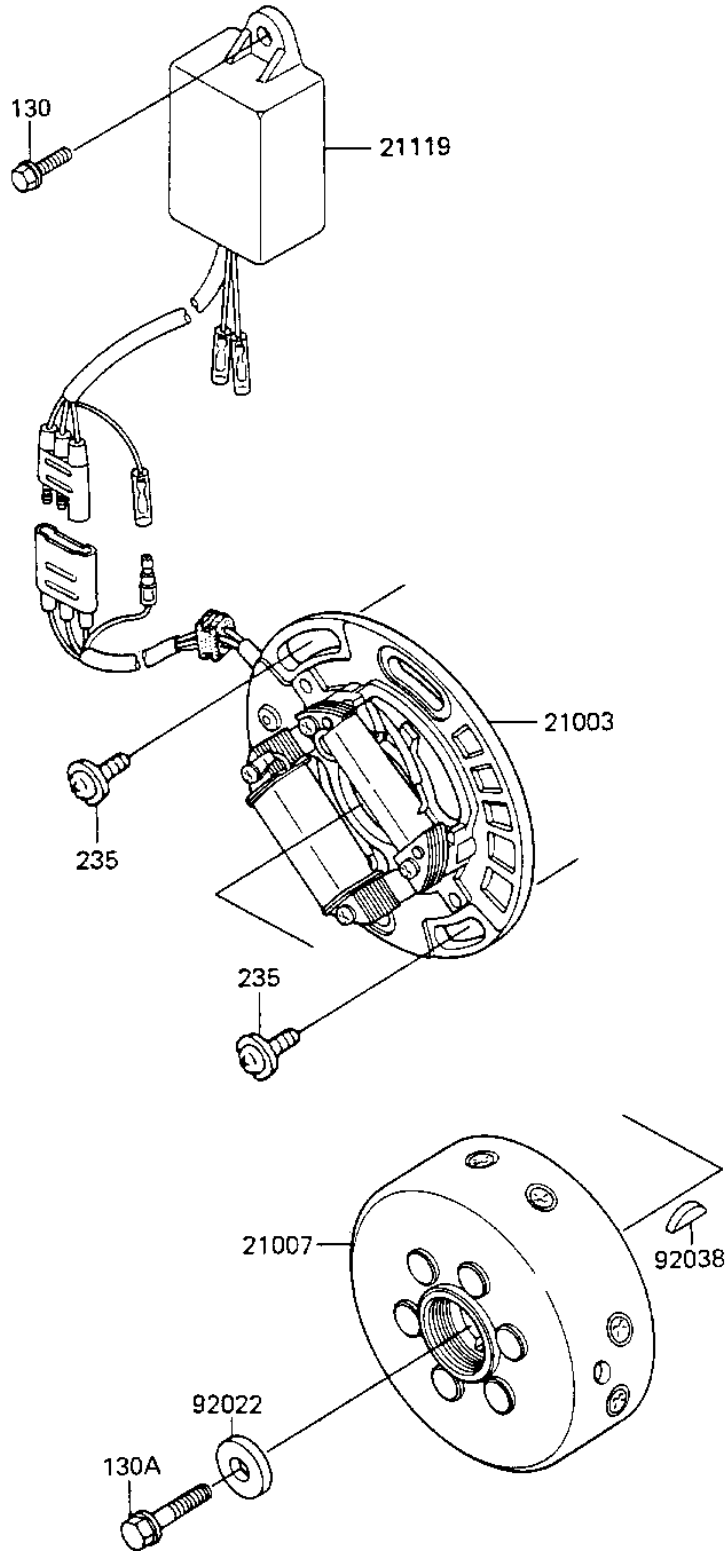

1986 KX250 PARTS DIAGRAM

IGNITION/GENERATOR

E1810-0129

1986 KX250 PARTS LIST

IGNITION/GENERATOR

ITEM NAME	PART NUMBER	QUANTITY
STATOR (Ref # 21003)	21003-1142	1
ROTOR (Ref # 21007)	21007-1141	1
IGNITER (Ref # 21119)	21119-1192	1
WASHER,PLAIN,8MM (Ref # 92022)	92022-276	1
WOODRUFF KEY (Ref # 92038)	92038-001	1
BOLT-FLANGED,6X16 (Ref # 130)	130G0616	1
BOLT-FLANGED,8X30 (Ref # 130A)	130P0830	1
SCREW-PAN-WP-CROS (Ref # 235)	235B0616	2