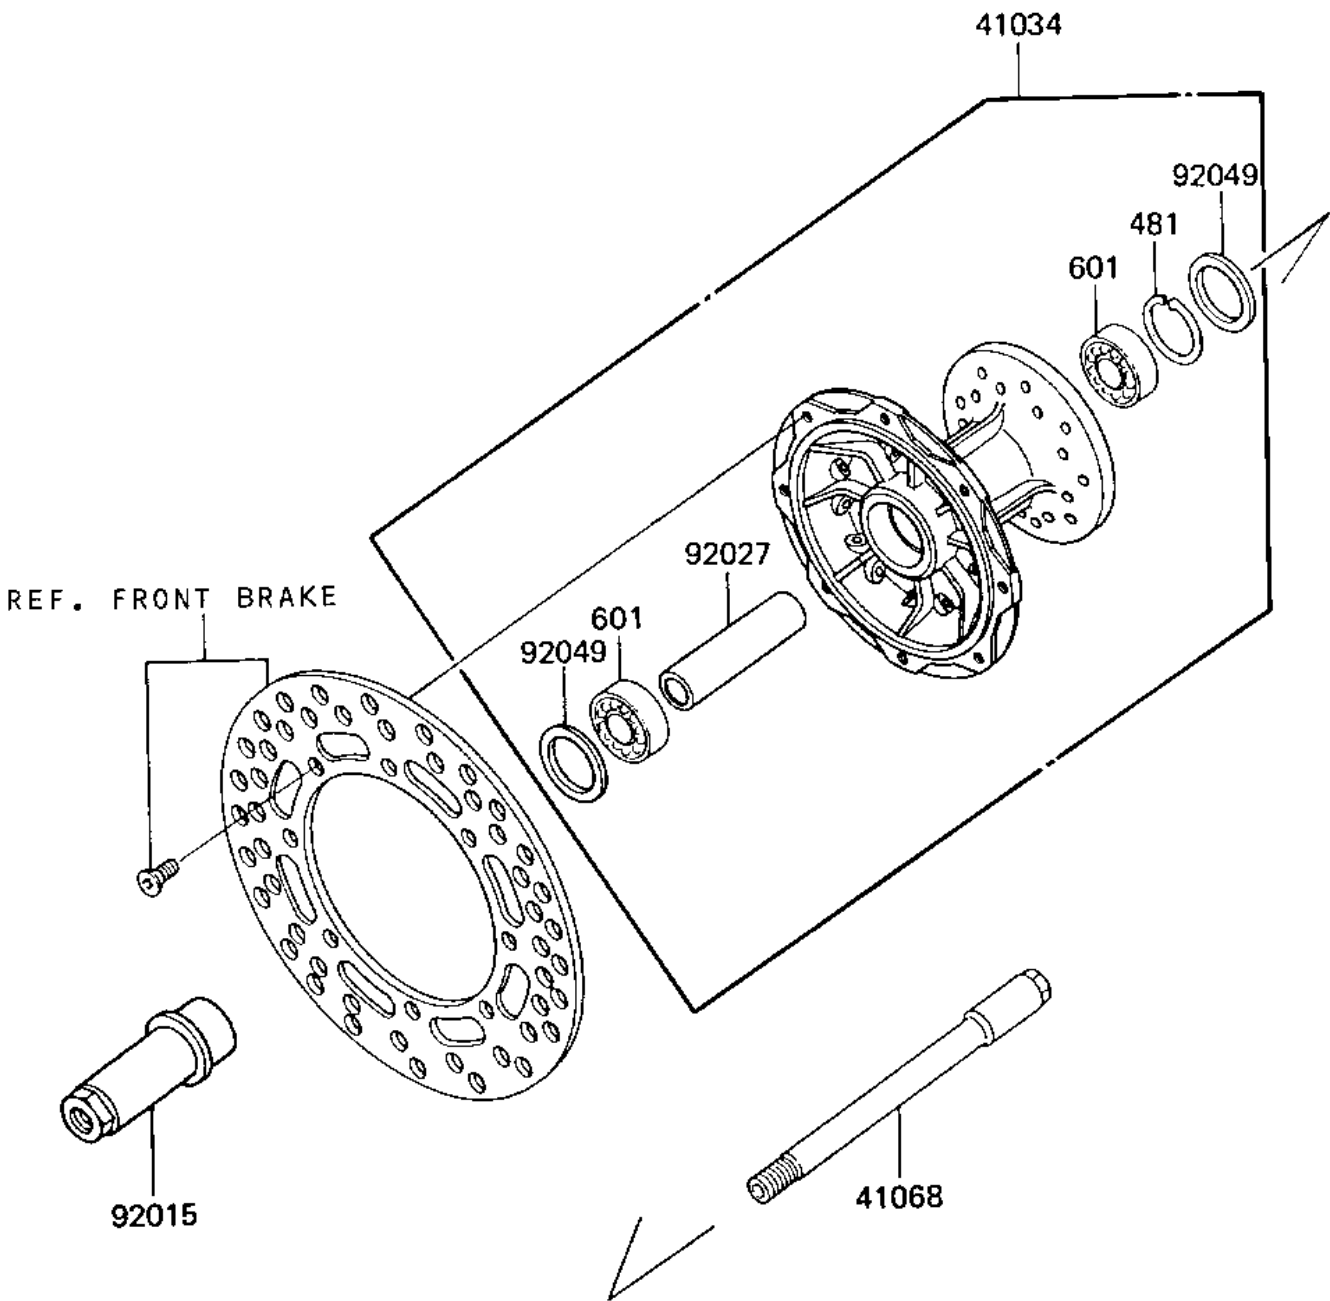

1986 KX250 PARTS DIAGRAM

FRONT HUB

F2230-0125

1986 KX250 PARTS LIST

FRONT HUB

ITEM NAME	PART NUMBER	QUANTITY
DRUM-ASSY,FR BRAKE (Ref # 41034)	41034-1115	1
AXLE,FR (Ref # 41068)	41068-1241	1
NUT,FR AXLE (Ref # 92015)	92015-1462	1
COLLAR,FR BRAKE DRUM (Ref # 92027)	92027-1829	1
SEAL-OIL,BSNC2 22404 (Ref # 92049)	92049-1204	2
RING, SNAP,43.5M/M (Ref # 481)	92033-1040	1
BEARING-BALL,#6203LUC3/2A (Ref # 601)	601B6203U	2