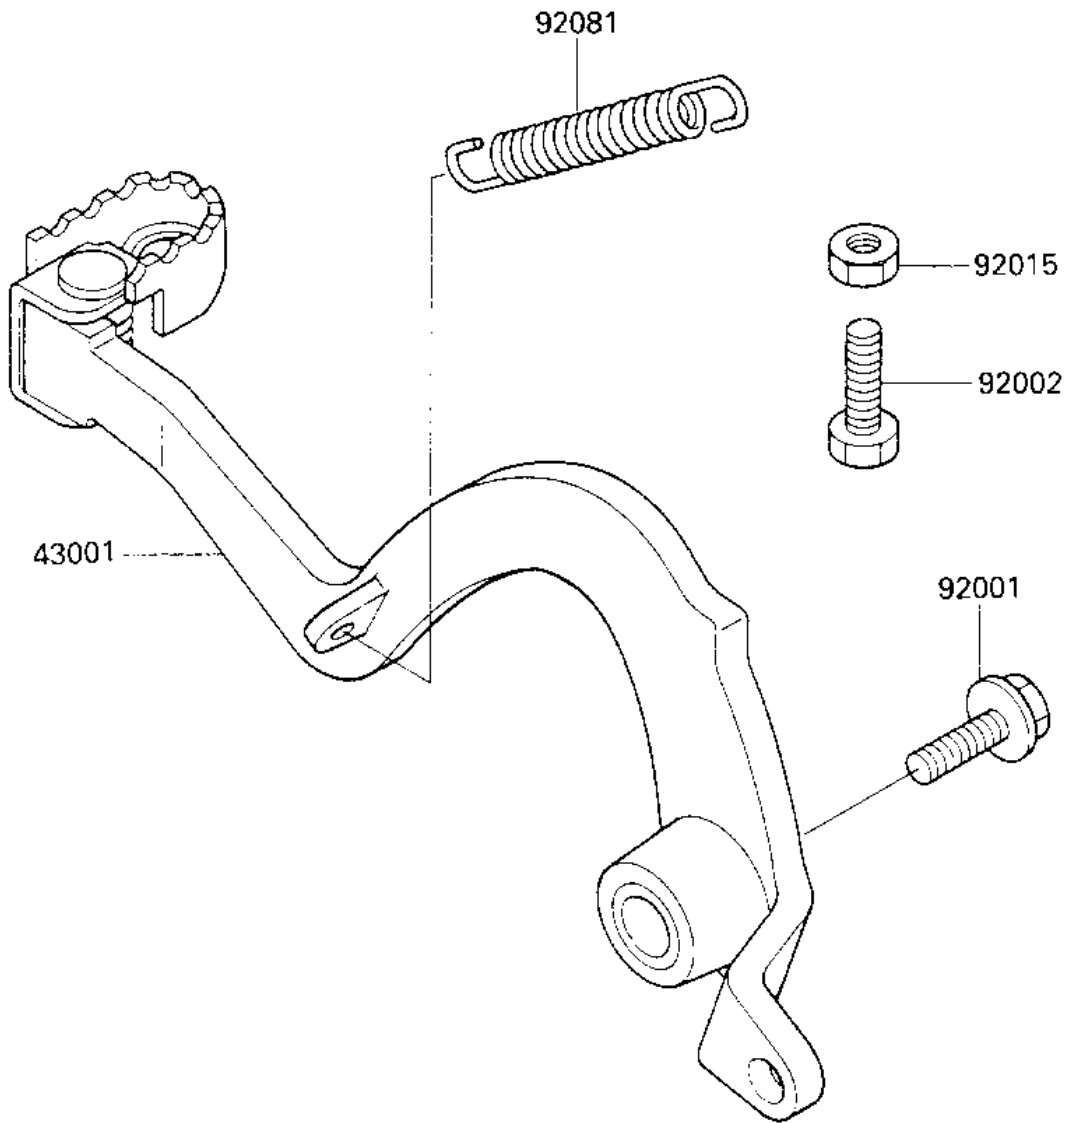

1986 KX250 PARTS DIAGRAM

BRAKE PEDAL

F2260-0163

1986 KX250 PARTS LIST

BRAKE PEDAL

ITEM NAME	PART NUMBER	QUANTITY
LEVER-BRAKE,PEDAL (Ref # 43001)	43001-1195	1
BOLT,HEX HEAD,6X10 (Ref # 92001)	92001-1034	1
BOLT,6X20 (Ref # 92002)	92002-1373	1
NUT,6MM (Ref # 92015)	92015-1391	1
SPRING (Ref # 92081)	92081-1932	1