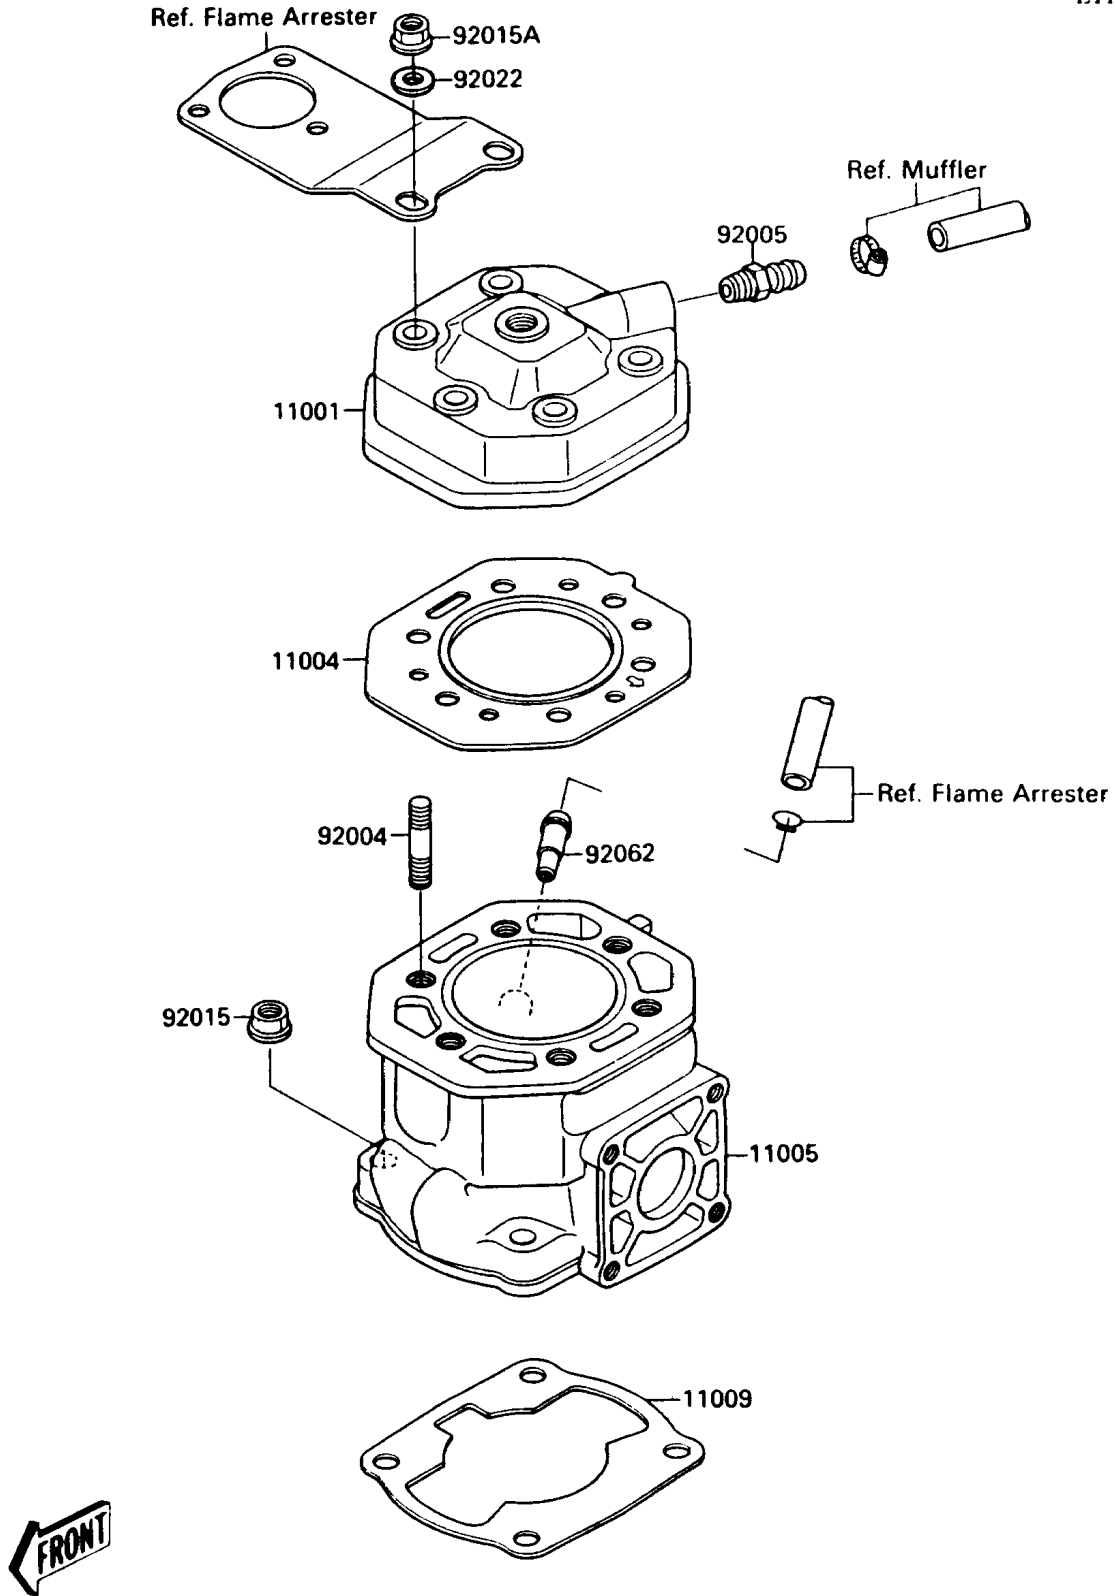

# 1987 300 SX PARTS DIAGRAM

Cylinder Head/Cylinder

E1110

## 1987 300 SX PARTS LIST

### Cylinder Head/Cylinder

ITEM NAME	PART NUMBER	QUANTITY
HEAD-CYLINDER (Ref # 11001)	11001-3703	1
GASKET-HEAD (Ref # 11004)	11004-3703	1
CYLINDER-ENGINE (Ref # 11005)	11005-3701	1
GASKET,CYLINDER BASE (Ref # 11009)	11009-3706	1
STUD,8X43 (Ref # 92004)	92004-3715	6
FITTING,HOSE (Ref # 92005)	92005-3001	1
NUT,10MM (Ref # 92015)	92015-3708	4
NUT,8MM (Ref # 92015A)	92015-3709	6
WASHER,8.2X18X1.5 (Ref # 92022)	92022-1964	6
NOZZLE (Ref # 92062)	92062-3705	1