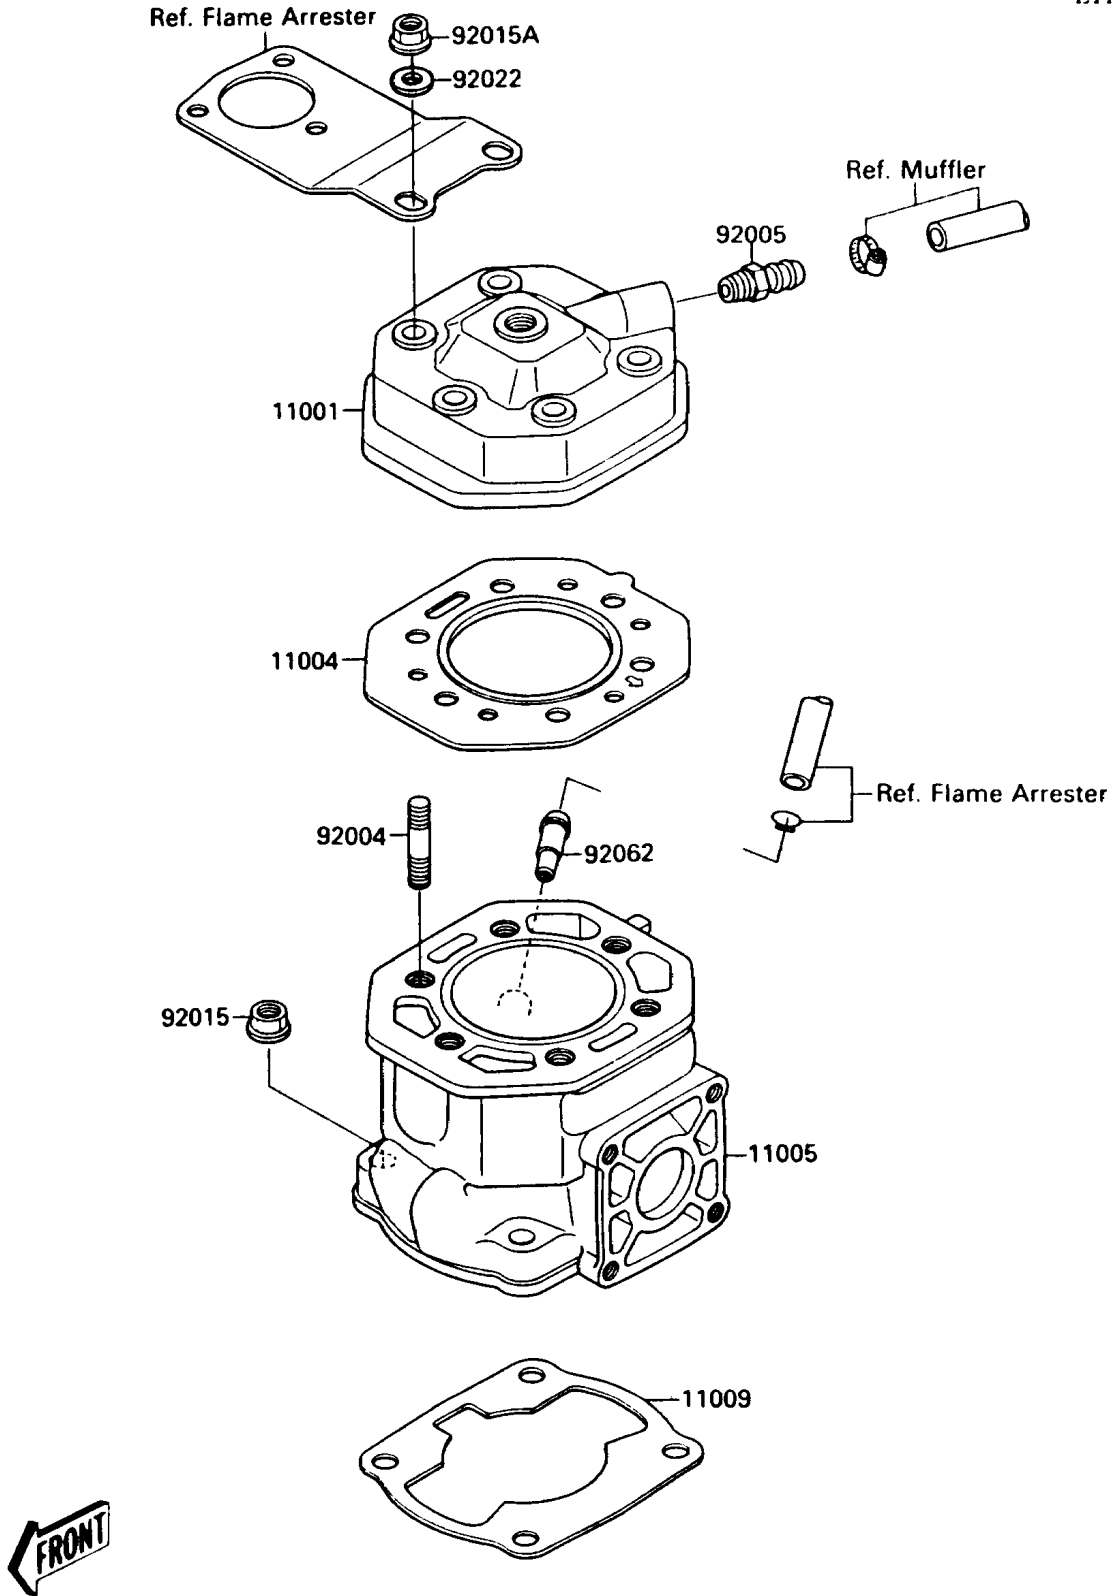

# 1988 300 SX PARTS DIAGRAM

Cylinder Head/Cylinder

E1110

# 1988 300 SX PARTS LIST

## Cylinder Head/Cylinder

ITEM NAME	PART NUMBER	QUANTITY
HEAD-CYLINDER (Ref # 11001)	11001-3703	1
GASKET-HEAD (Ref # 11004)	11004-3703	1
CYLINDER-ENGINE (Ref # 11005)	11005-3701	1
GASKET,CYLINDER BASE (Ref # 11009)	11009-3706	1
STUD,8X43 (Ref # 92004)	92004-3715	6
FITTING,HOSE (Ref # 92005)	92005-3001	1
NUT,10MM (Ref # 92015)	92015-3708	4
NUT,8MM (Ref # 92015A)	92015-3709	6
WASHER,8.2X18X1.5 (Ref # 92022)	92022-1964	6
NOZZLE (Ref # 92062)	92062-3705	1