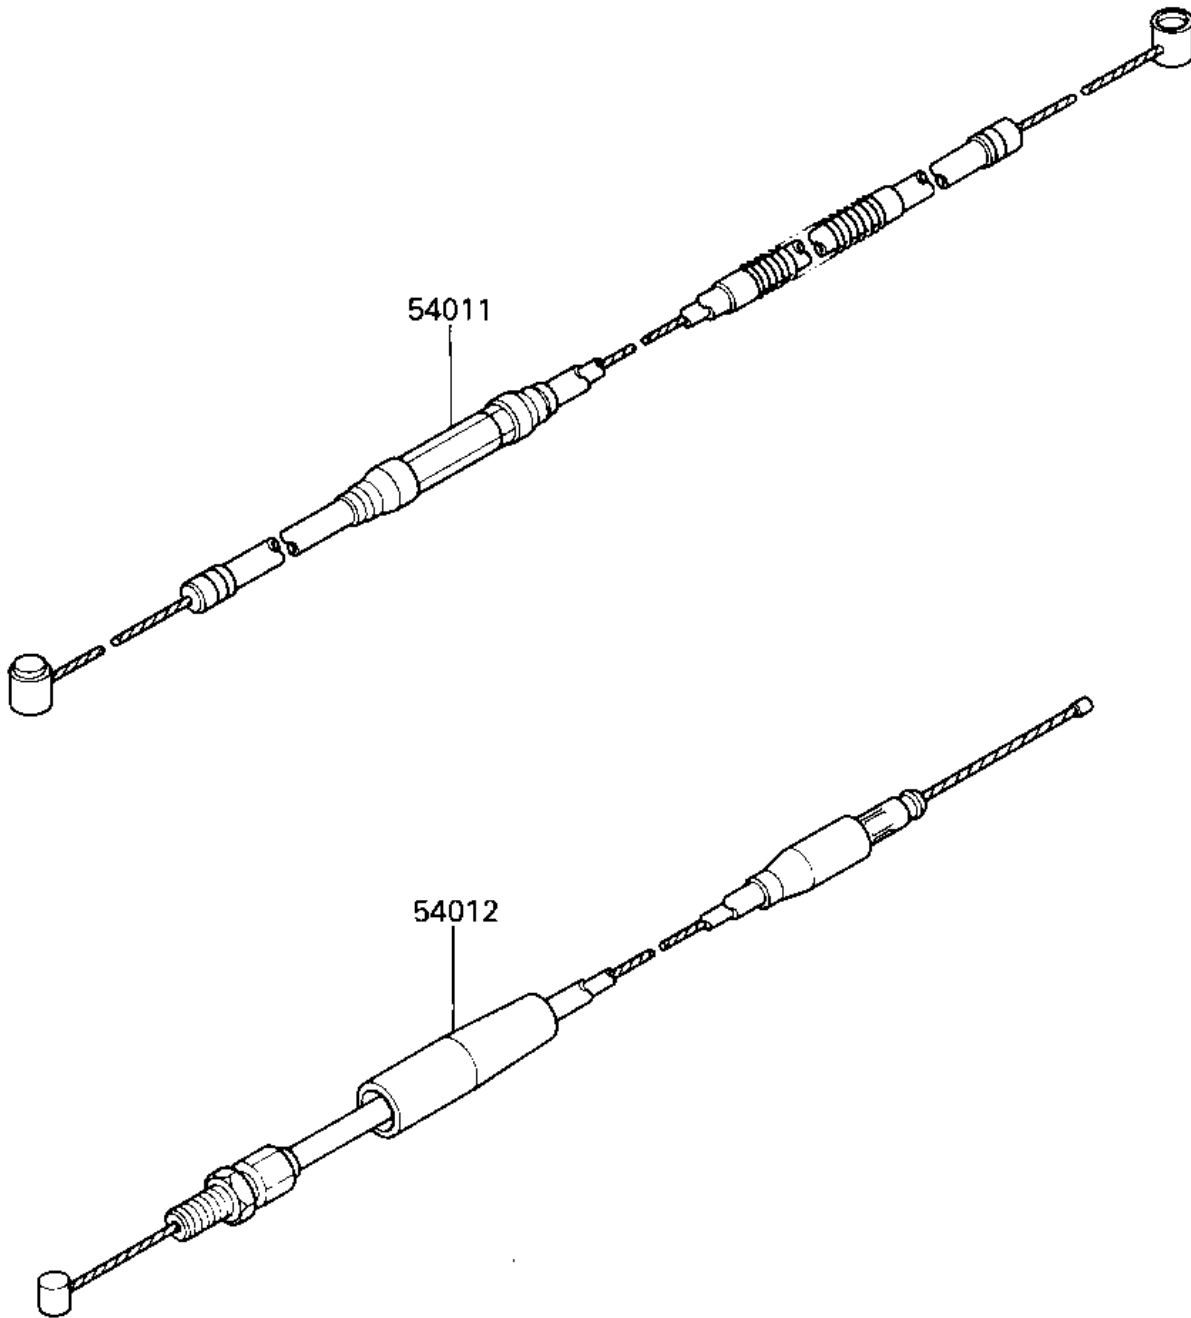

1986 KX250 PARTS DIAGRAM

CABLES

F2540 0350

1986 KX250 PARTS LIST

CABLES

ITEM NAME	PART NUMBER	QUANTITY
CABLE-CLUTCH (Ref # 54011)	54011-1233	1
CABLE-THROTTLE (Ref # 54012)	54012-1309	1