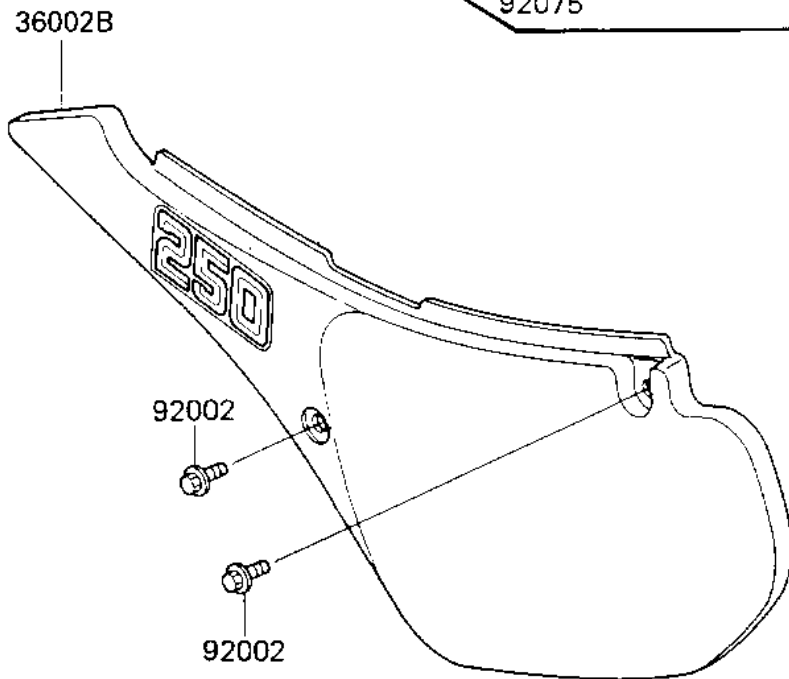

# 1986 KX250 PARTS DIAGRAM

SIDE COVERS

F2611-0010

# 1986 KX250 PARTS LIST

## SIDE COVERS

ITEM NAME	PART NUMBER	QUANTITY
COVER-SIDE,LH,L.GREE (Ref # 36002B)	36002-5187-AC	1
COVER-SIDE,RH,L.GREE (Ref # 36002C)	36002-5188-AC	1
BOLT,6X14 (Ref # 92002)	92150-1340	4
DAMPER,SIDE COVER (Ref # 92075)	92075-1598	2