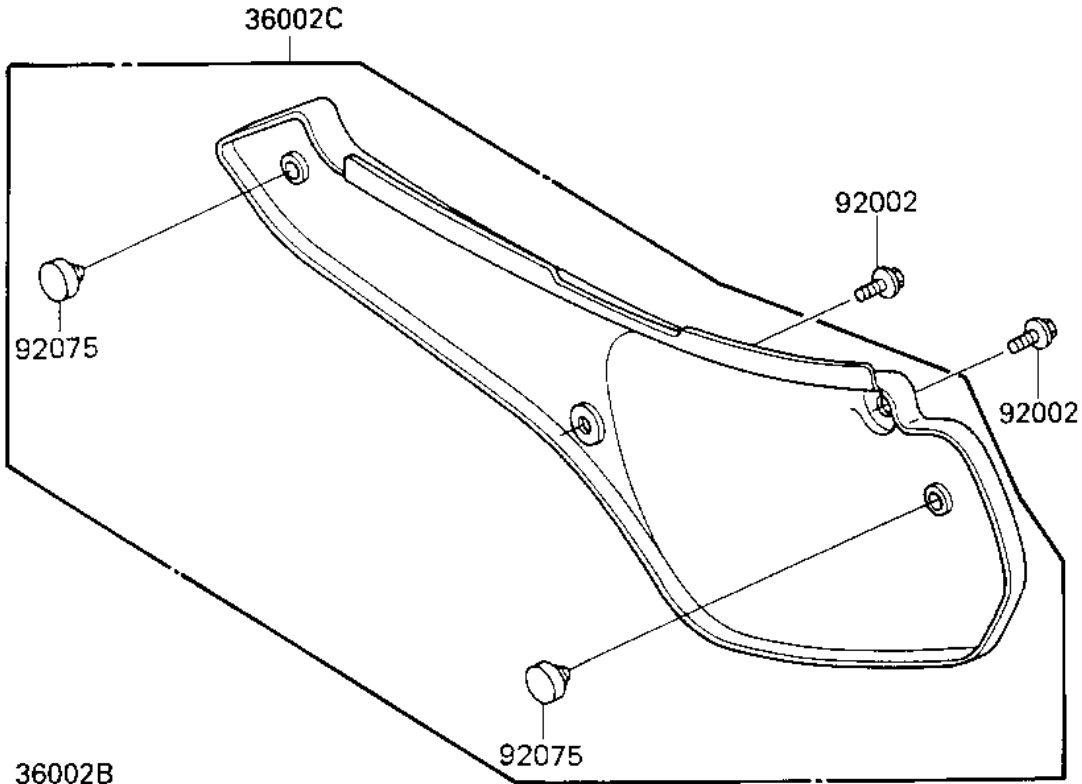

# 1986 KX250 PARTS DIAGRAM

SIDE COVERS

F2611-0010

# 1986 KX250 PARTS LIST

## SIDE COVERS

ITEM NAME	PART NUMBER	QUANTITY
COVER-SIDE,LH,L.GREE (Ref # 36002B)	36002-5187-AC	1
COVER-SIDE,RH,L.GREE (Ref # 36002C)	36002-5188-AC	1
BOLT,6X14 (Ref # 92002)	92150-1340	4
DAMPER,SIDE COVER (Ref # 92075)	92075-1598	2