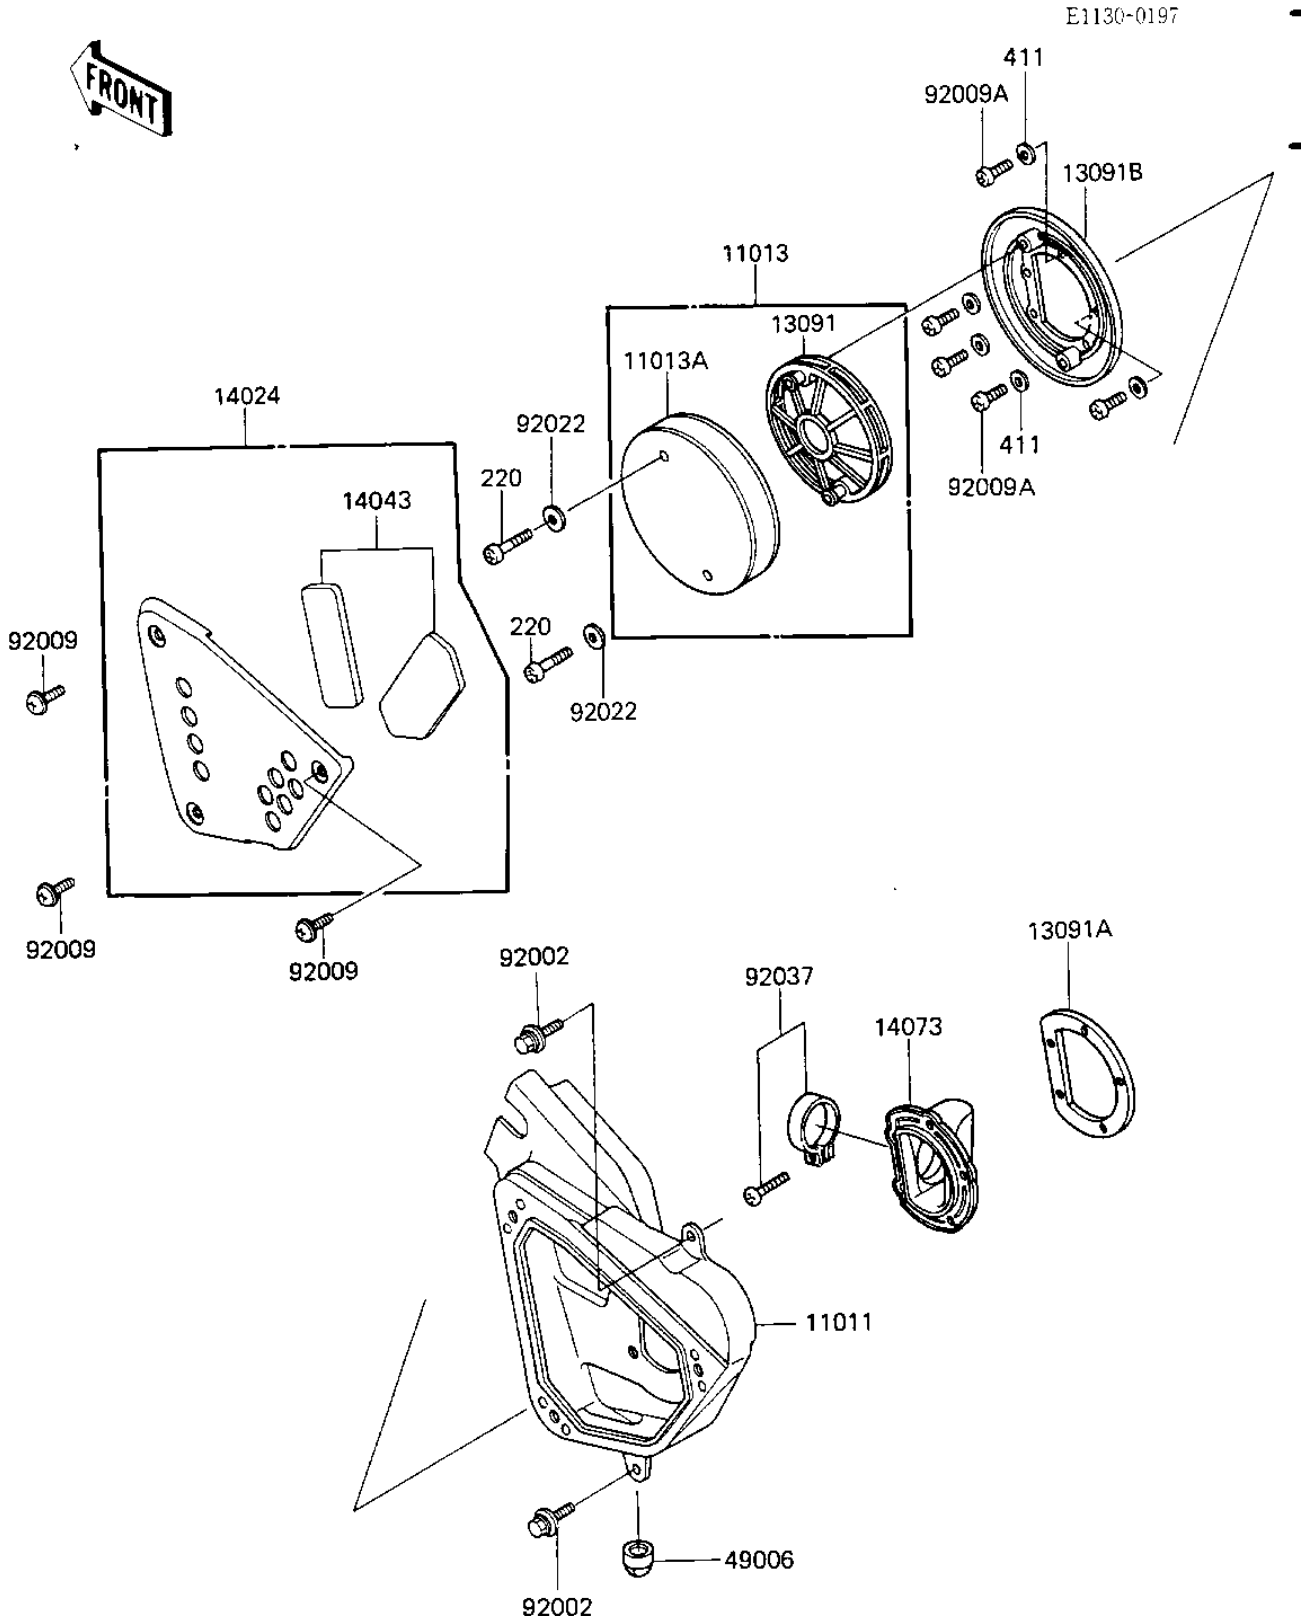

1986 KX500 PARTS DIAGRAM

AIR CLEANER

1986 KX500 PARTS LIST

AIR CLEANER

ITEM NAME	PART NUMBER	QUANTITY
CASE-AIR FILTER (Ref # 11011)	11011-1220	1
ELEMENT-AIR FILTER (Ref # 11013)	11013-1110	1
ELEMENT-AIR FILTER (Ref # 11013A)	11013-1111	1
HOLDER (Ref # 13091)	13091-1265	1
HOLDER,DUCT (Ref # 13091A)	13091-1266	1
HOLDER,ELEMENT (Ref # 13091B)	13091-1267	1
COVER,AIR FILTER CASE (Ref # 14024)	14024-1210	1
FILTER,COVER (Ref # 14043)	14043-1057	1
DUCT,AIR FILTER (Ref # 14073)	14073-1194	1
BOOT (Ref # 49006)	49006-1187	1
BOLT,6X14 (Ref # 92002)	92150-1340	2
SCREW,6X14 (Ref # 92009)	92009-1287	3
SCREW,5X14 (Ref # 92009A)	92009-1341	5
WASHER 6.5X20X1.6T (Ref # 92022)	92022-125	2
CLAMP,AIR FILTER (Ref # 92037)	92037-1409	1
SCREW PAN HEAD 6X40 (Ref # 220)	220B0640	2
WASHER PLAIN 5MM (Ref # 411)	411B0500	5