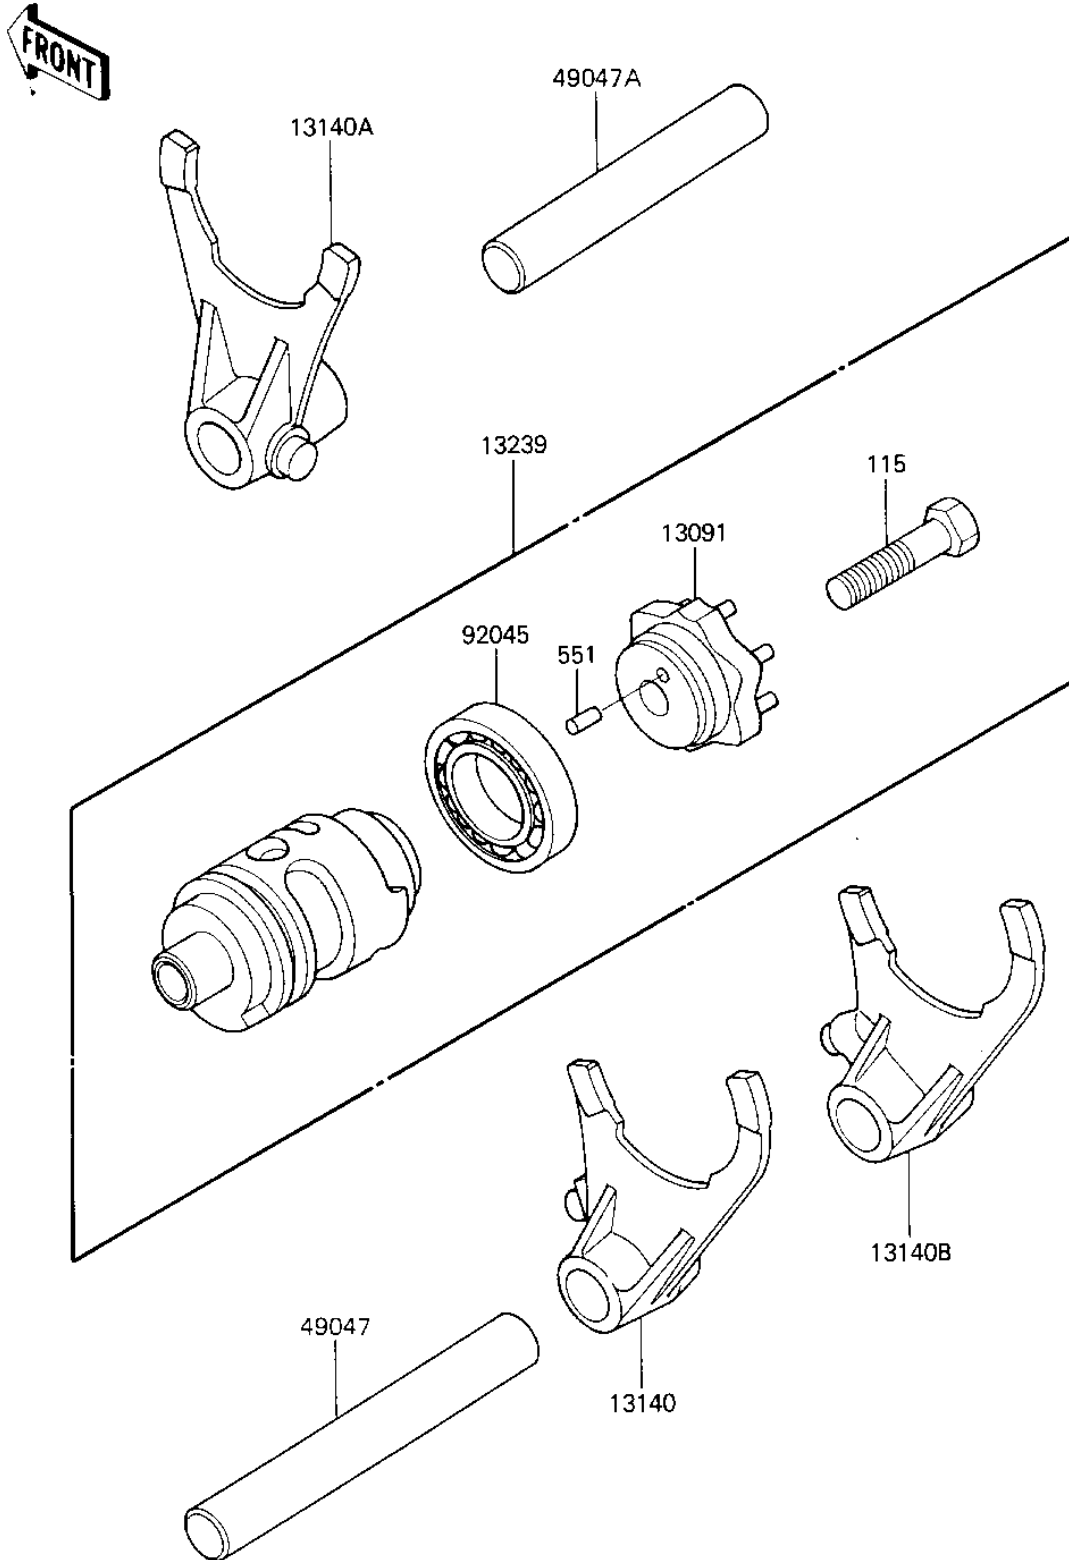

1986 KX500 PARTS DIAGRAM

GEAT CHANGE DRUM & FORKS

E1362-0108

1986 KX500 PARTS LIST

GEAT CHANGE DRUM & FORKS

ITEM NAME	PART NUMBER	QUANTITY
HOLDER, CHANGE DRUM (Ref # 13091)	13091-1364	1
FORK-SHIFT, 2ND & 3RD (Ref # 13140)	13140-1058	1
FORK-SHIFT, 4TH & TOP (Ref # 13140A)	13140-1059	1
FORK-SHIFT, LOW (Ref # 13140B)	13140-1142	1
DRUM-ASSY-CHANGE (Ref # 13239)	13209-014	1
ROD-SHIFT, 10x80 (Ref # 49047)	13209-014	1
ROD-SHIFT, 10x65 (Ref # 49047A)	49047-1011	1
BEARING-BALL,#6905 (Ref # 92045)	92045-036	1
BOLT-SMALL-UPSET (Ref # 115)	115G0825	1
PIN-DOWEL, 4x8 (Ref # 551)	551A0408	1