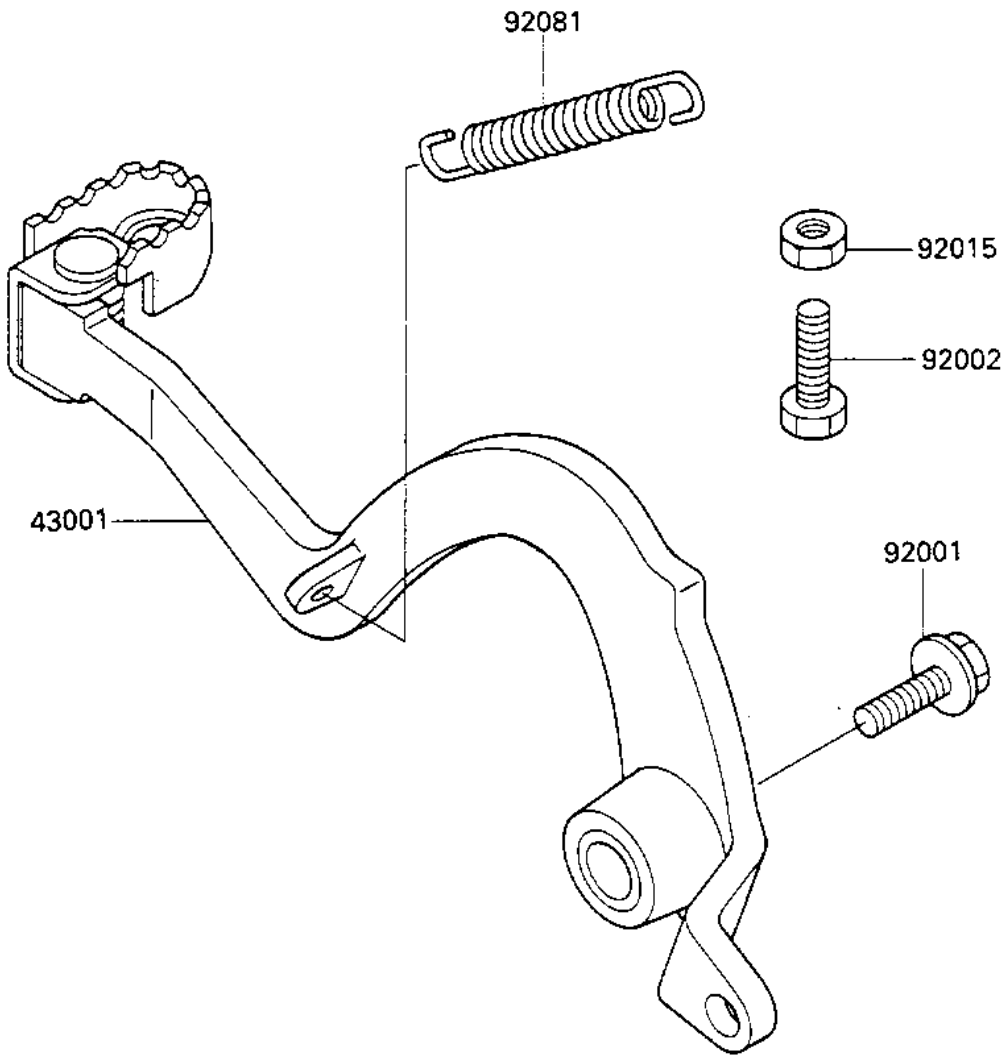

1986 KX500 PARTS DIAGRAM

BRAKE PEDAL

F2260-0162

1986 KX500 PARTS LIST

BRAKE PEDAL

ITEM NAME	PART NUMBER	QUANTITY
LEVER-BRAKE,PEDAL (Ref # 43001)	43001-1195	1
BOLT,HEX HEAD,6X10 (Ref # 92001)	92001-1034	1
BOLT,6X20 (Ref # 92002)	92002-1373	1
NUT,6MM (Ref # 92015)	92015-1391	1
SPRING (Ref # 92081)	92081-1932	1