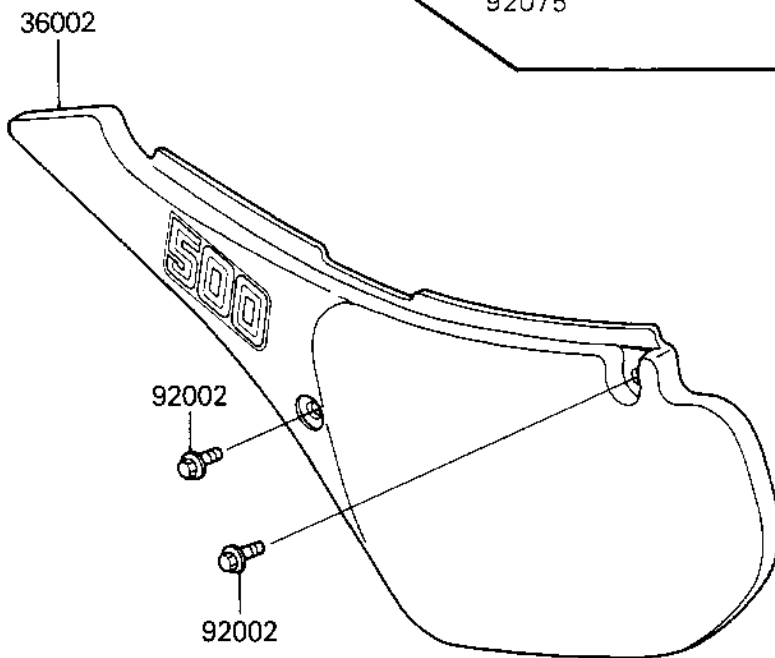

1986 KX500 PARTS DIAGRAM

SIDE COVERS

F2611-0004

1986 KX500 PARTS LIST

SIDE COVERS

ITEM NAME	PART NUMBER	QUANTITY
COVER-SIDE,LH,L.GREEN (Ref # 36002)	36002-5185-AC	1
COVER-SIDE,RH,L.GREEN (Ref # 36002A)	36002-5186-AC	1
BOLT,6X14 (Ref # 92002)	92150-1340	4
DAMPER,SIDE COVER (Ref # 92075)	92075-1598	2