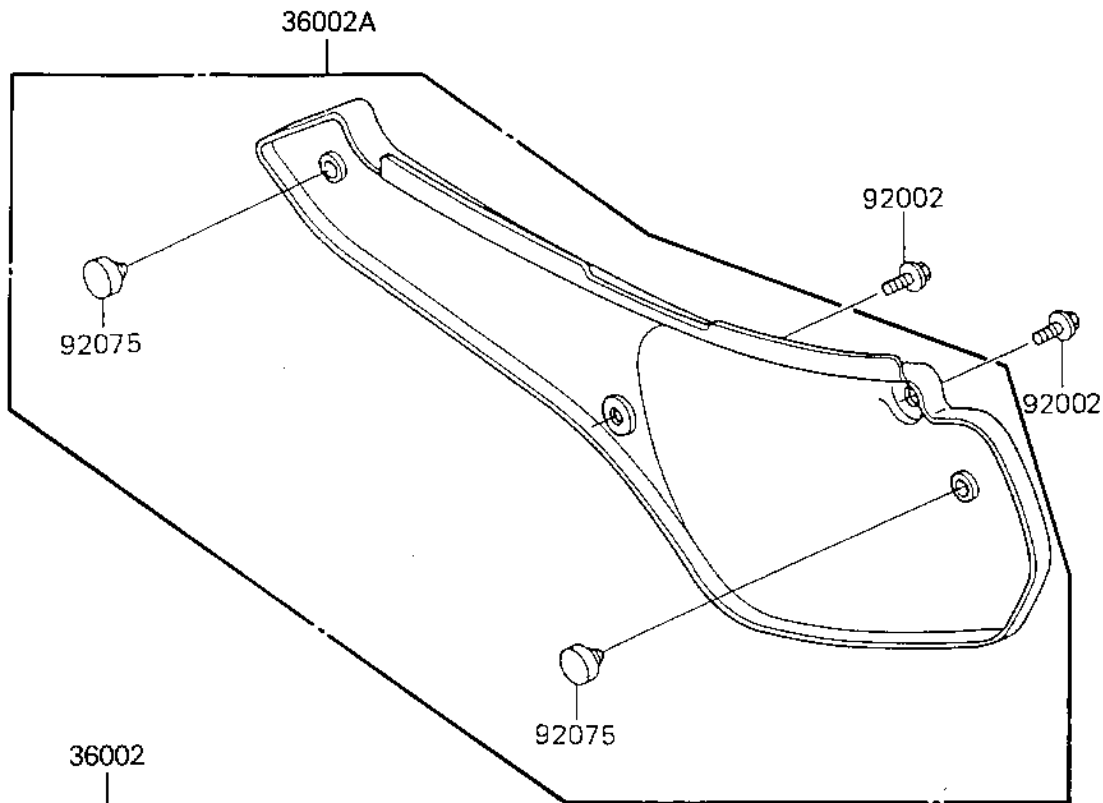

1986 KX500 PARTS DIAGRAM

SIDE COVERS

F2611-0004

1986 KX500 PARTS LIST

SIDE COVERS

ITEM NAME	PART NUMBER	QUANTITY
COVER-SIDE,LH,L.GREEN (Ref # 36002)	36002-5185-AC	1
COVER-SIDE,RH,L.GREEN (Ref # 36002A)	36002-5186-AC	1
BOLT,6X14 (Ref # 92002)	92150-1340	4
DAMPER,SIDE COVER (Ref # 92075)	92075-1598	2