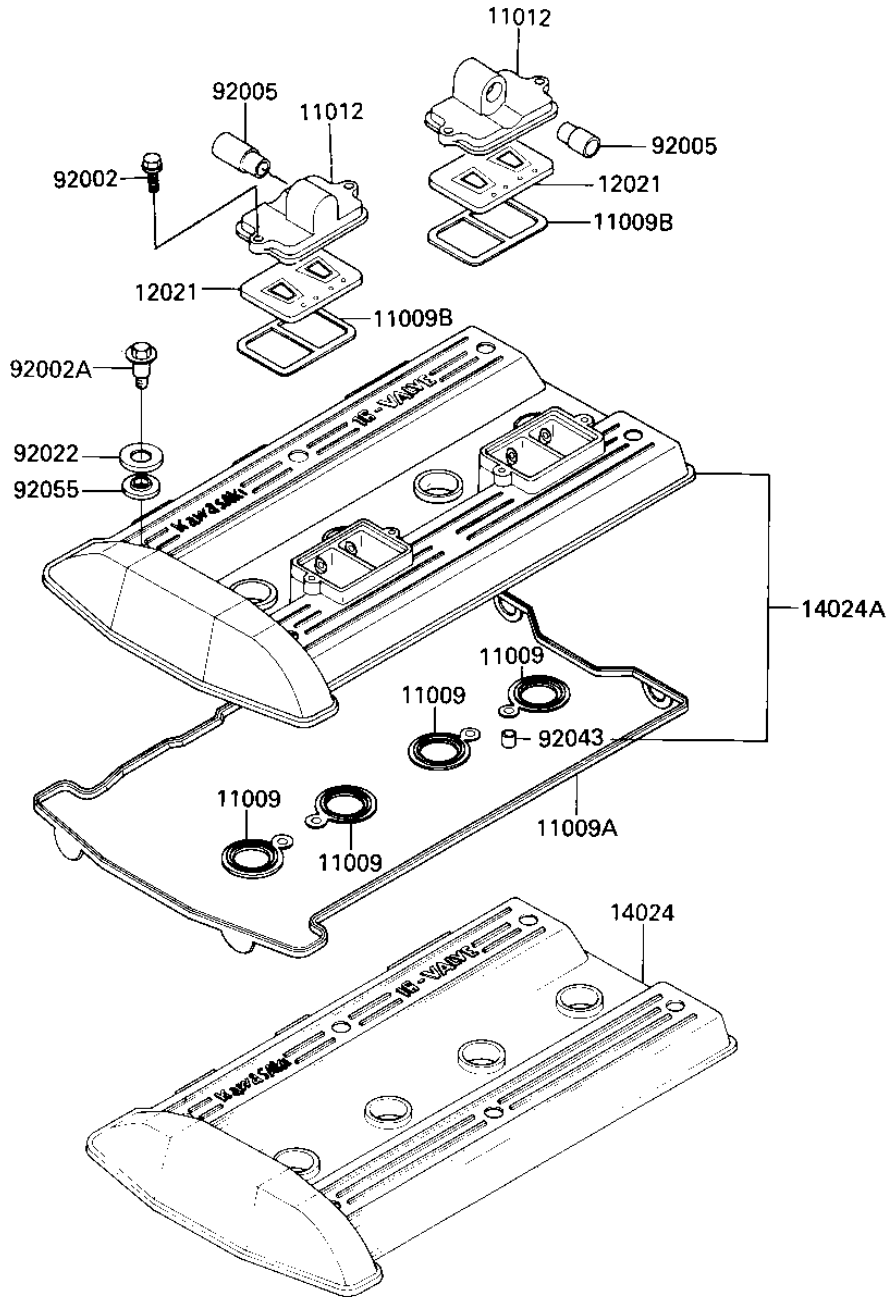

# 1986 Ninja® PARTS DIAGRAM

## CYLINDER HEAD COVER

E1112-0074

## CYLINDER HEAD COVER

ITEM NAME	PART NUMBER	QUANTITY
GASKET (Ref # 11009)	11009-1377	4
GASKET,CYLINDER HEAD (Ref # 11009A)	11009-1378	1
GASKET,REED VALVE (Ref # 11009B)	11009-1905	2
CAP,REED VALVE (Ref # 11012)	11012-1481	2
VALVE-ASSY-REED (Ref # 12021)	12021-1053	2
COVER,CYLINDER HEAD (Canada) (Ref # 14024)	14024-1082	1
COVER,CYLINDER HEAD (Ref # 14024A)	14024-1138	1
BOLT,6X22 (Ref # 92002)	92002-1068	4
BOLT (Ref # 92002A)	92150-1447	6
FITTING, REED VALVE (Ref # 92005)	92005-1006	2
WASHER,HEAD COVER BOL (Ref # 92022)	92022-1487	6
PIN,DOWEL,8X10 (Ref # 92043)	92043-1302	4
RING-O,HEAD COVER BOL (Ref # 92055)	92055-1225	6