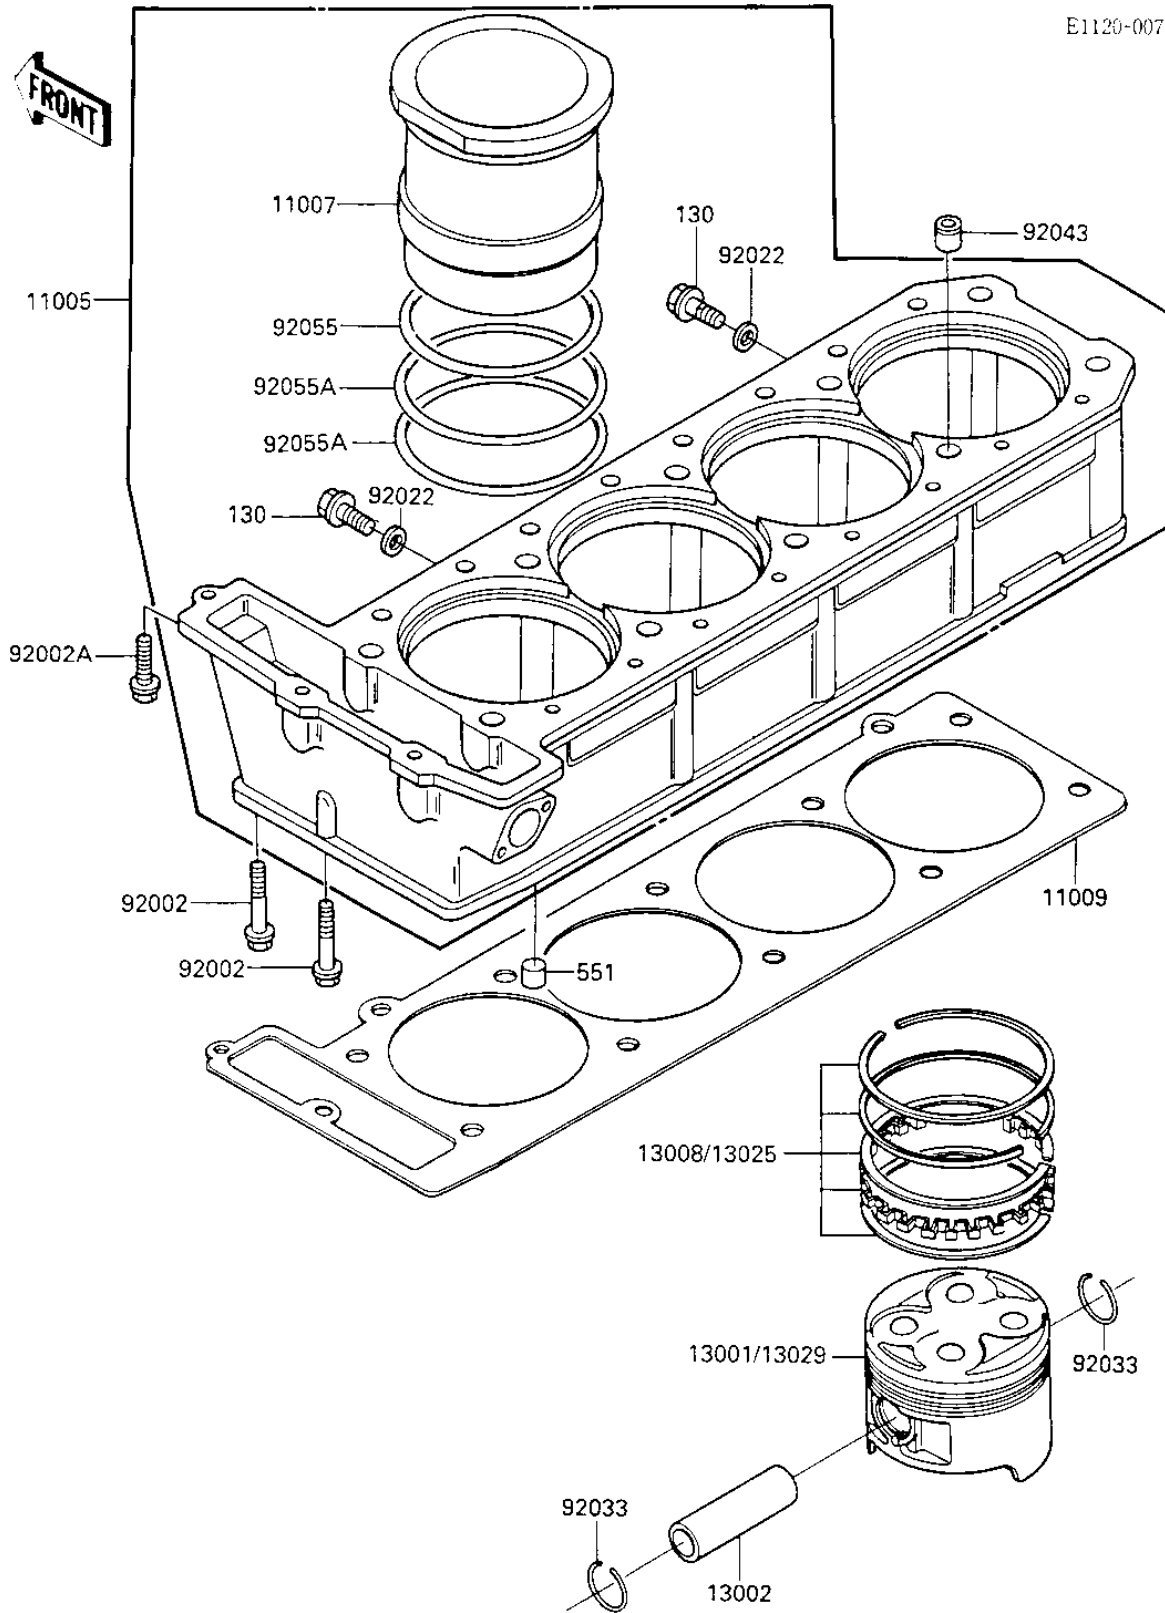

1986 Ninja® PARTS DIAGRAM

CYLINDER/PISTONS

E1125-0070

1986 Ninja® PARTS LIST

CYLINDER/PISTONS

ITEM NAME	PART NUMBER	QUANTITY
CYLINDER-ENGINE (Ref # 11005)	11005-1447	1
LINER-CYLINDER (Ref # 11007)	11007-1063	4
GASKET,CYLINDER BASE (Ref # 11009)	11009-1505	1
PISTON-ENGINE,STD (Ref # 13001)	13001-1205	4
PIN-PISTON,12X18X57.2 (Ref # 13002)	13002-1023	4
RING-SET-PISTON,STD (Ref # 13008)	13008-1053	4
RING-SET PISTON L,O/S (Ref # 13025)	13025-1053	4
PISTON-ENGINE L,O/S 0 (Ref # 13029)	13029-1142	4
BOLT,6X38 (Ref # 92002)	92001-1899	2
BOLT,6X30 (Ref # 92002A)	92002-1138	1
WASHER,PLAIN (Ref # 92022)	92022-304	2
RING-SNAP,18MM (Ref # 92033)	92033-1099	8
PIN,11.5X14X14 (Ref # 92043)	92043-1279	2
RING-O,78MM (Ref # 92055)	92055-1229	4
RING-O,79.5MM (Ref # 92055A)	92055-1230	8
BOLT-FLANGED,6X10,BLA (Ref # 130)	130C0610	2
PIN-DOWEL (Ref # 551)	551A1012	2