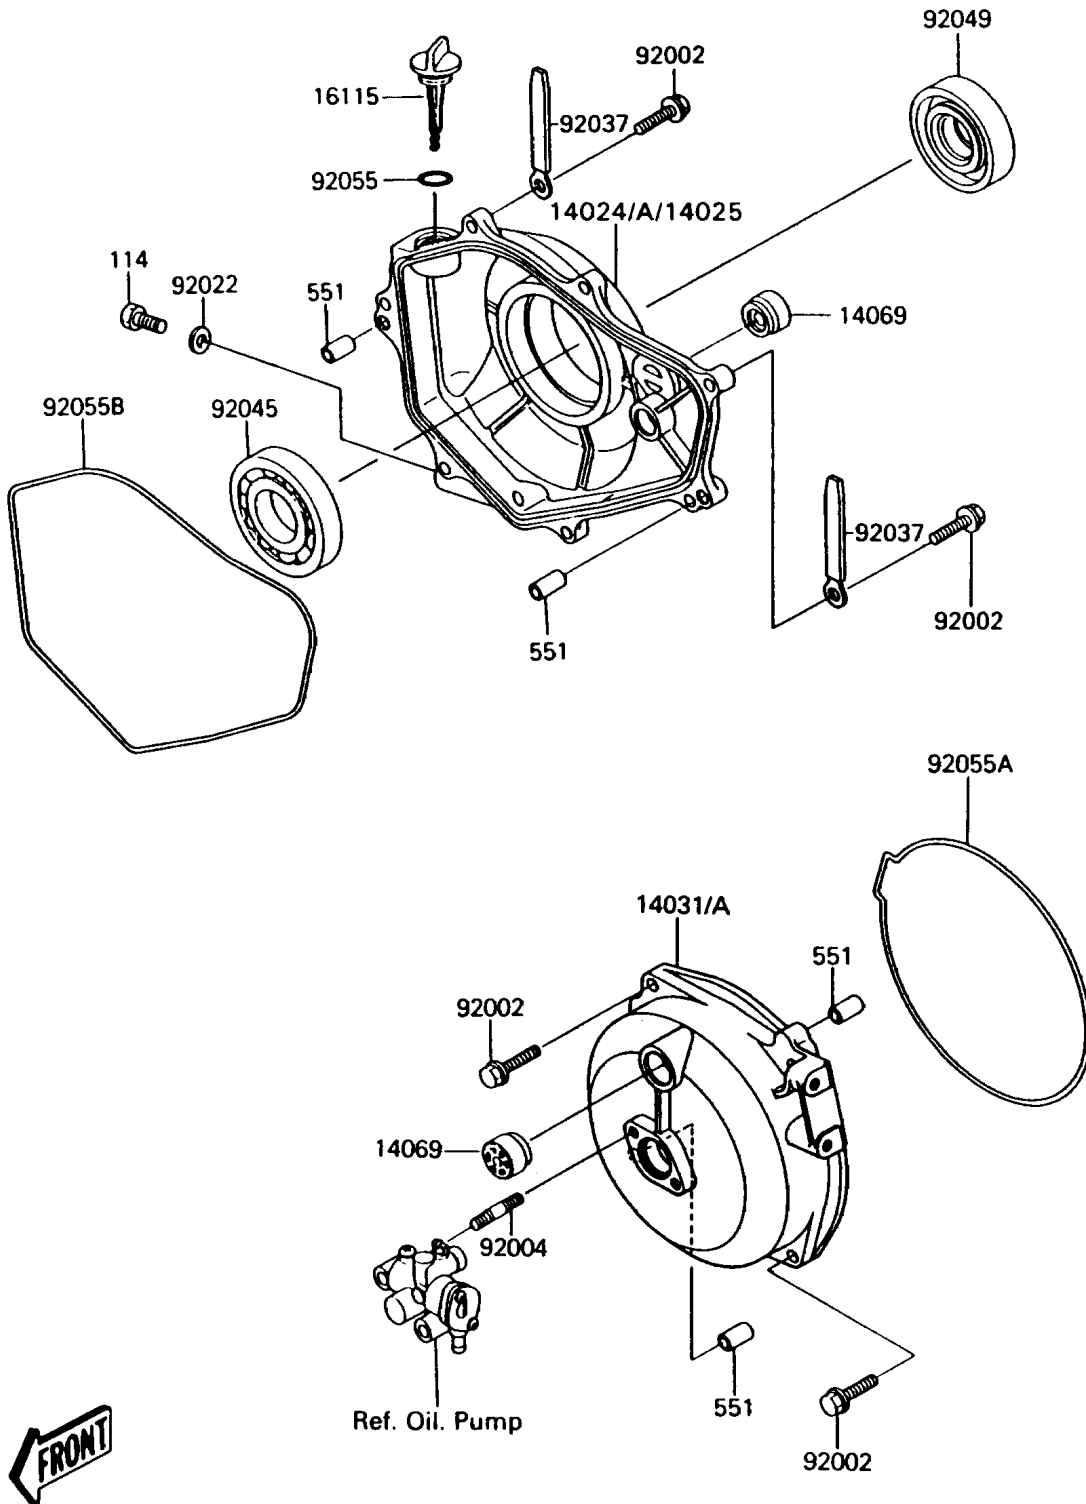

1987 300 SX PARTS DIAGRAM

Engine Cover(s)

(E1431)

1987 300 SX PARTS LIST

Engine Cover(s)

ITEM NAME	PART NUMBER	QUANTITY
COVER,CLUTCH ONEWAY (Ref # 14025)	14025-3705	1
COVER-GENERATOR (Ref # 14031)	14031-3703	1
BREATHER (Ref # 14069)	14069-3702	2
CAP-OIL FILLER (Ref # 16115)	16115-3701	1
BOLT,6X25 (Ref # 92002)	92002-3714	11
STUD (Ref # 92004)	92004-3710	2
WASHER,8.2X16X1 (Ref # 92022)	92022-1086	1
CLAMP,L=100 (Ref # 92037)	92037-3736	2
BEARING-BALL,16005Z (Ref # 92045)	92045-1030	1
SEAL-OIL,DC254510 (Ref # 92049)	92049-3701	1
RING-O (Ref # 92055)	92055-012	1
RING-O,GENERATOR COVER (Ref # 92055A)	92055-3704	1
RING-O,ONEWAY COVER (Ref # 92055B)	92055-3705	1
BOLT-SMALL (Ref # 114)	114R0814	1
PIN-DOWEL (Ref # 551)	551R0812	4