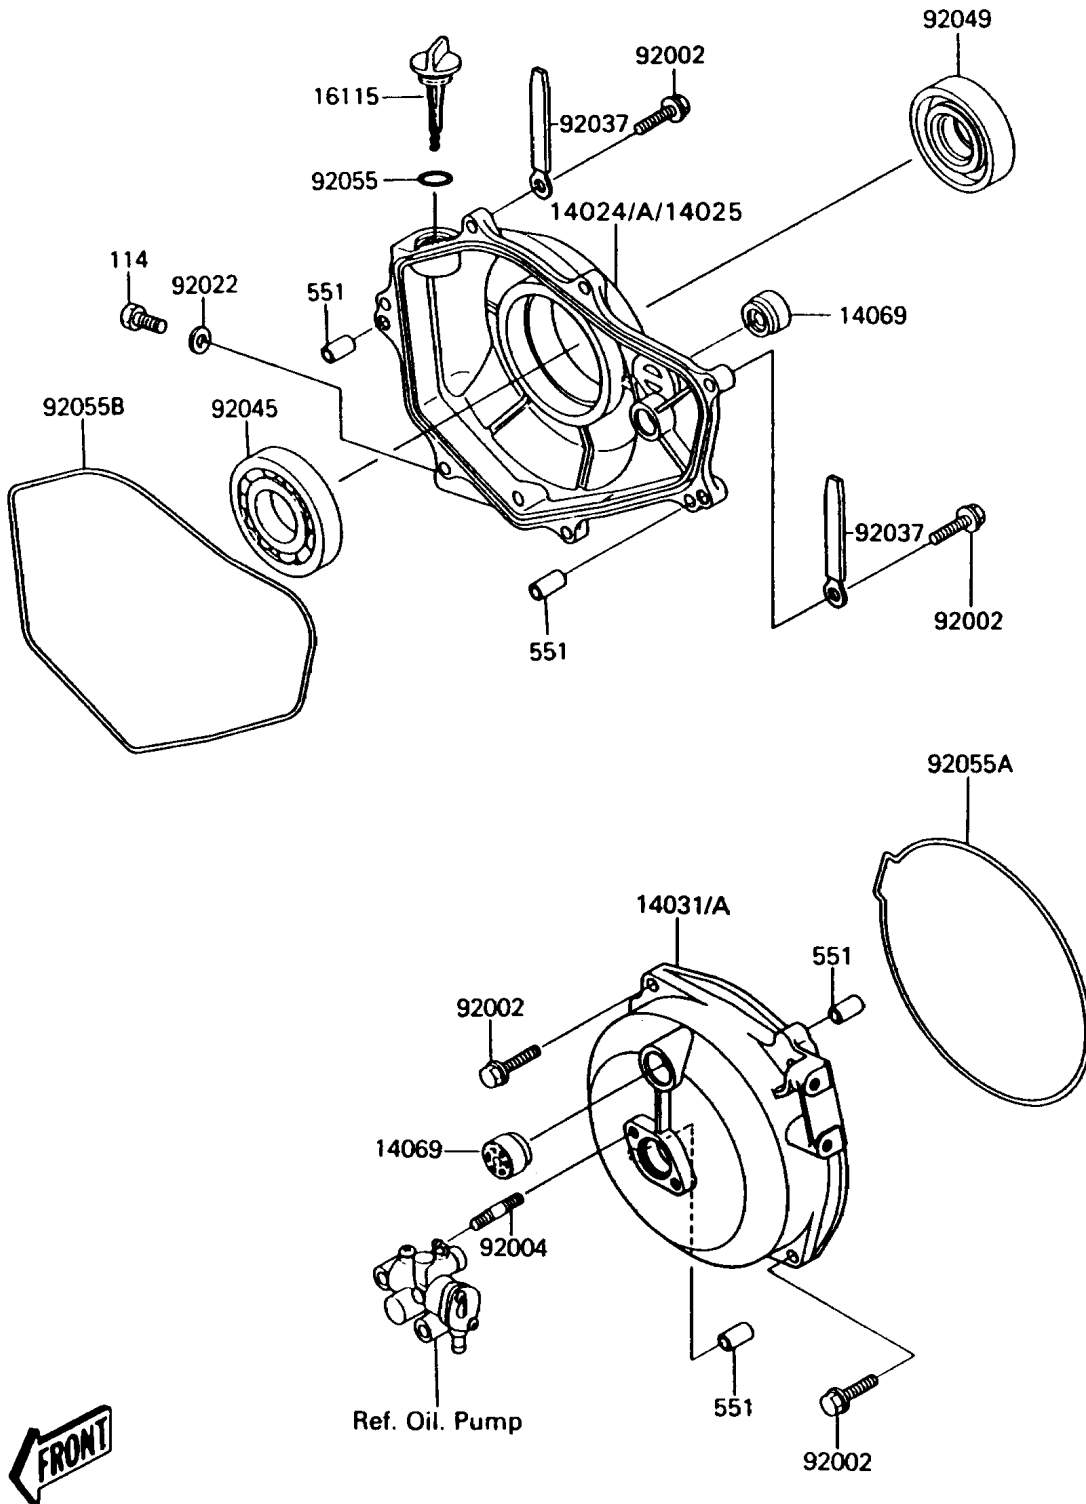

1990 300 SX PARTS DIAGRAM

Engine Cover(s)

(E1431)

1990 300 SX PARTS LIST

Engine Cover(s)

ITEM NAME	PART NUMBER	QUANTITY
COVER,CLUTCH ONEWAY (Ref # 14024)	14024-3733	1
COVER-GENERATOR (Ref # 14031)	14031-3703	1
BREATHER (Ref # 14069)	14069-3702	2
CAP-OIL FILLER (Ref # 16115)	16115-3701	1
BOLT,6X25 (Ref # 92002)	92002-3714	11
STUD (Ref # 92004)	92004-3710	2
WASHER,8.2X16X1 (Ref # 92022)	92022-1086	1
CLAMP,L=100 (Ref # 92037)	92037-3736	2
BEARING-BALL,16005Z (Ref # 92045)	92045-1030	1
SEAL-OIL,DC254510 (Ref # 92049)	92049-3701	1
RING-O (Ref # 92055)	92055-012	1
RING-O,GENERATOR COVER (Ref # 92055A)	92055-3704	1
RING-O,ONEWAY COVER (Ref # 92055B)	92055-3705	1
BOLT-SMALL (Ref # 114)	114R0814	1
PIN-DOWEL (Ref # 551)	551R0812	4