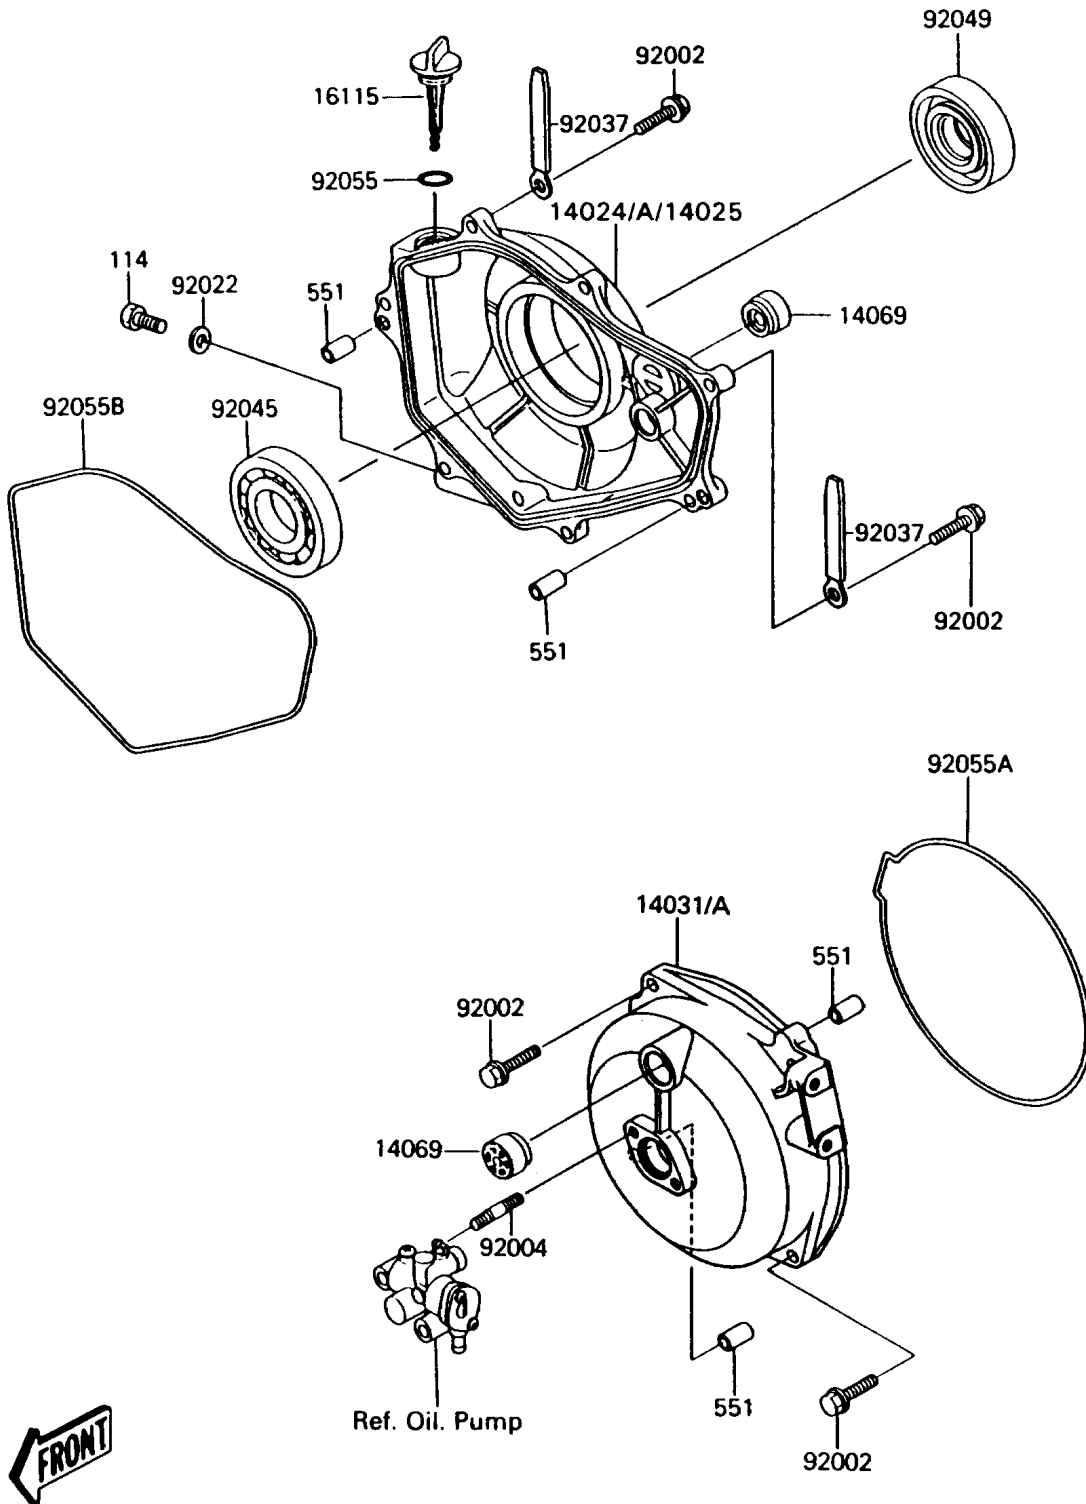

# 1991 300 SX PARTS DIAGRAM

Engine Cover(s)

( E1431 )

## 1991 300 SX PARTS LIST

### Engine Cover(s)

ITEM NAME	PART NUMBER	QUANTITY
COVER,CLUTCH ONEWAY (Ref # 14024A)	14024-3812	1
COVER-GENERATOR (Ref # 14031A)	14031-3709	1
BREATHER (Ref # 14069)	14069-3702	2
CAP-OIL FILLER (Ref # 16115)	16115-3701	1
BOLT,6X25 (Ref # 92002)	92002-3714	11
STUD (Ref # 92004)	92004-3710	2
WASHER,8.2X16X1 (Ref # 92022)	92022-1086	1
CLAMP,L=100 (Ref # 92037)	92037-3736	2
BEARING-BALL,16005Z (Ref # 92045)	92045-1030	1
SEAL-OIL,DC254510 (Ref # 92049)	92049-3701	1
RING-O (Ref # 92055)	92055-012	1
RING-O,GENERATOR COVER (Ref # 92055A)	92055-3704	1
RING-O,ONEWAY COVER (Ref # 92055B)	92055-3705	1
BOLT-SMALL (Ref # 114)	114R0814	1
PIN-DOWEL (Ref # 551)	551R0812	4