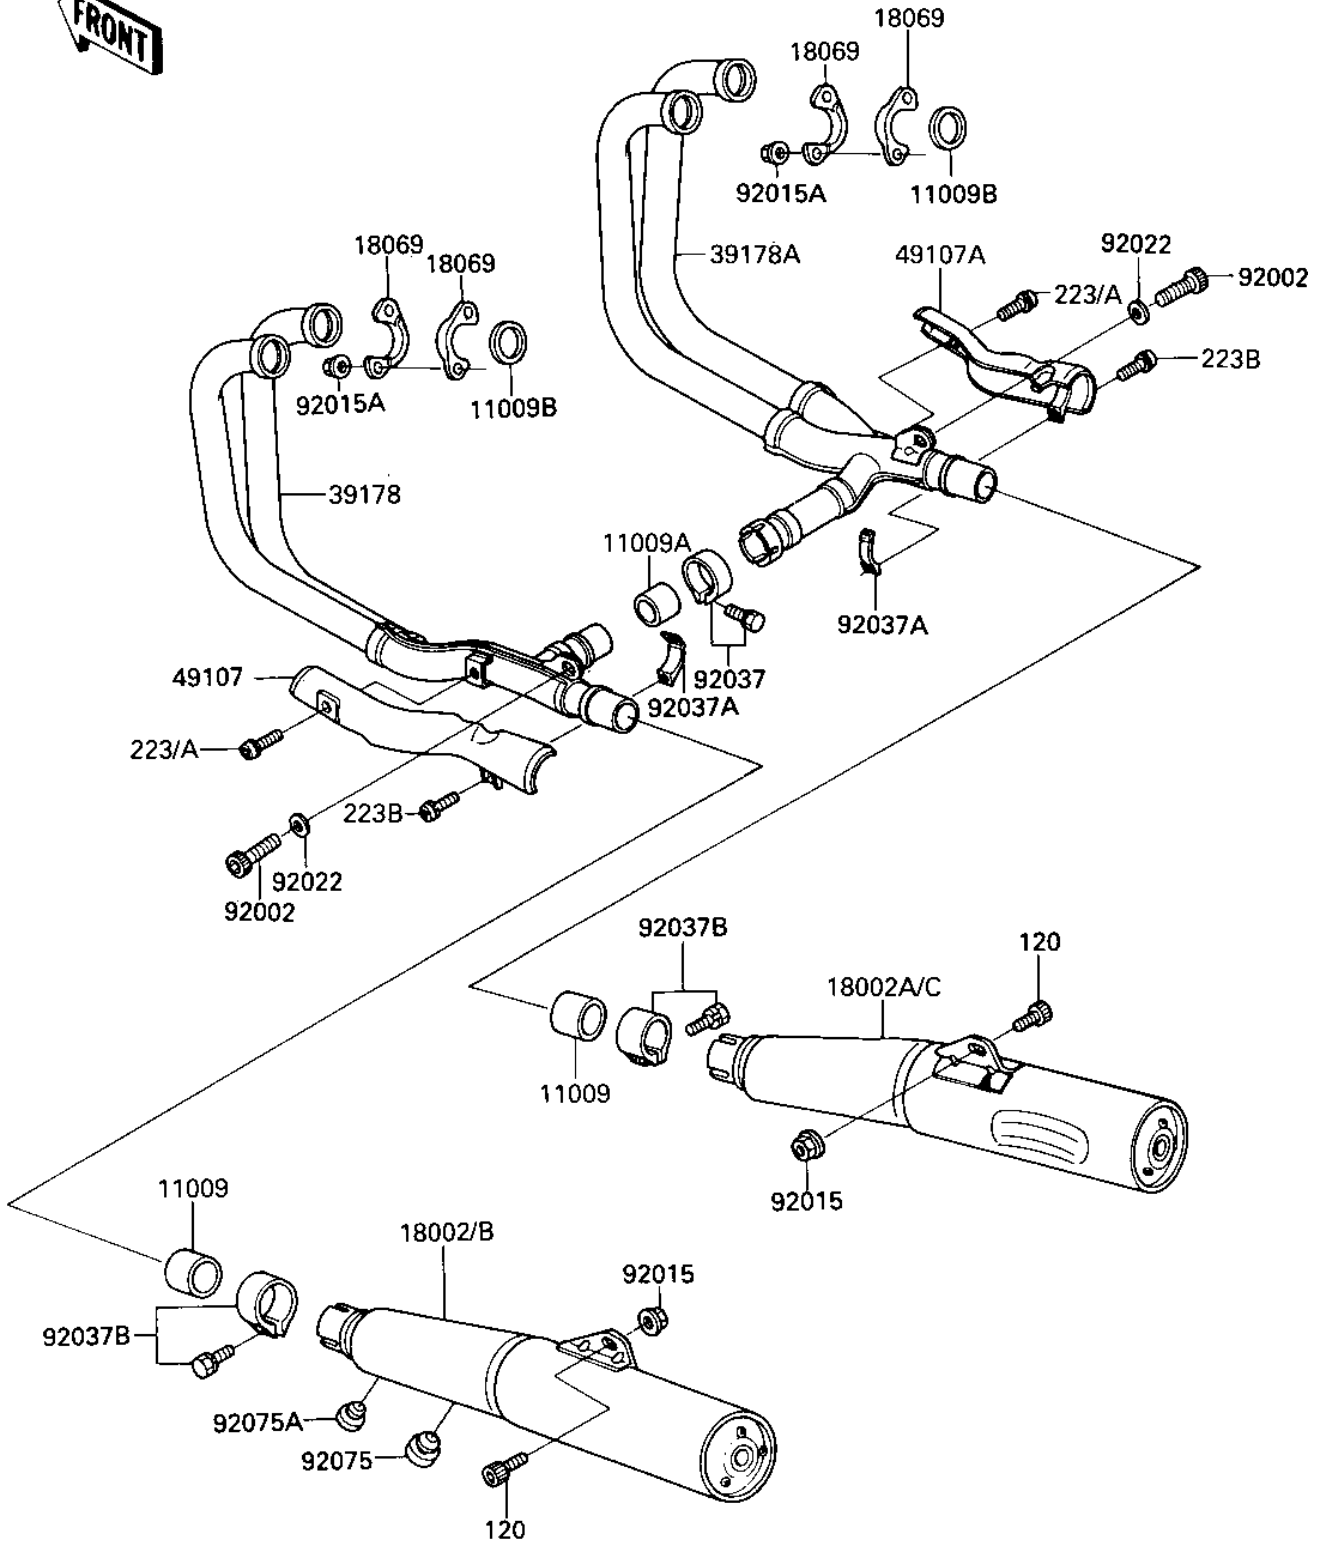

1986 Ninja® PARTS DIAGRAM

MUFFLERS

E1140-0215

1986 Ninja® PARTS LIST

MUFFLERS

ITEM NAME	PART NUMBER	QUANTITY
GASKET,EXHAUST PIPE C (Ref # 11009)	11009-1666	2
GASKET,EXHAUST MANUFO (Ref # 11009A)	11009-1668	1
GASKET,EXHAUST PIPE H (Ref # 11009B)	11009-1840	4
BODY-COMP-MUFFLER,LH (Ref # 18002)	18002-1556	1
BODY-COMP-MUFFLER,RH (Ref # 18002A)	18002-1557	1
BODY-COMP-MUFFLER,LH (Ref # 18002B)	18002-1625	1
BODY-COMP-MUFFLER,RH (Ref # 18002C)	18002-1626	1
HOLDER-EXHAUST PIPE (Ref # 18069)	18069-1054	8
MANIFOLD-COMP-EXHAUST (Ref # 39178)	39178-1067	1
MANIFOLD-COMP-EXHAUST (Ref # 39178A)	39178-1068	1
COVER-EXHAUST PIPE,LH (Ref # 49107)	49107-1053	1
COVER-EXHAUST PIPE,RH (Ref # 49107A)	49107-1058	1
BOLT (Ref # 92002)	92002-1371	2
NUT,8M/M (Ref # 92015)	92015-1014	2
NUT,FLANGED,8MM (Ref # 92015A)	92015-1397	8
WASHER (Ref # 92022)	92022-1594	2
CLAMP,MUFFLER,BLACK (Ref # 92037)	92037-1270	1
CLAMP,EXHAUST PIPE CO (Ref # 92037A)	92037-1506	2
CLAMP,POWER CHAMBER (Ref # 92037B)	92037-1537	2
DAMPER RUBB MAIN STAD (Ref # 92075)	92075-015	1
DAMPER RUBBER (Ref # 92075A)	92075-281	1
BOLT-SOCKET (Ref # 120)	120Z0820	2
SCREW-PAN-WS-CROS (Ref # 223)	223C0610	2
SCREW-PAN-WS-CROS (Ref # 223A)	223C0612	2
SCREW-PAN-WS-CROS (Ref # 223B)	223C0620	2