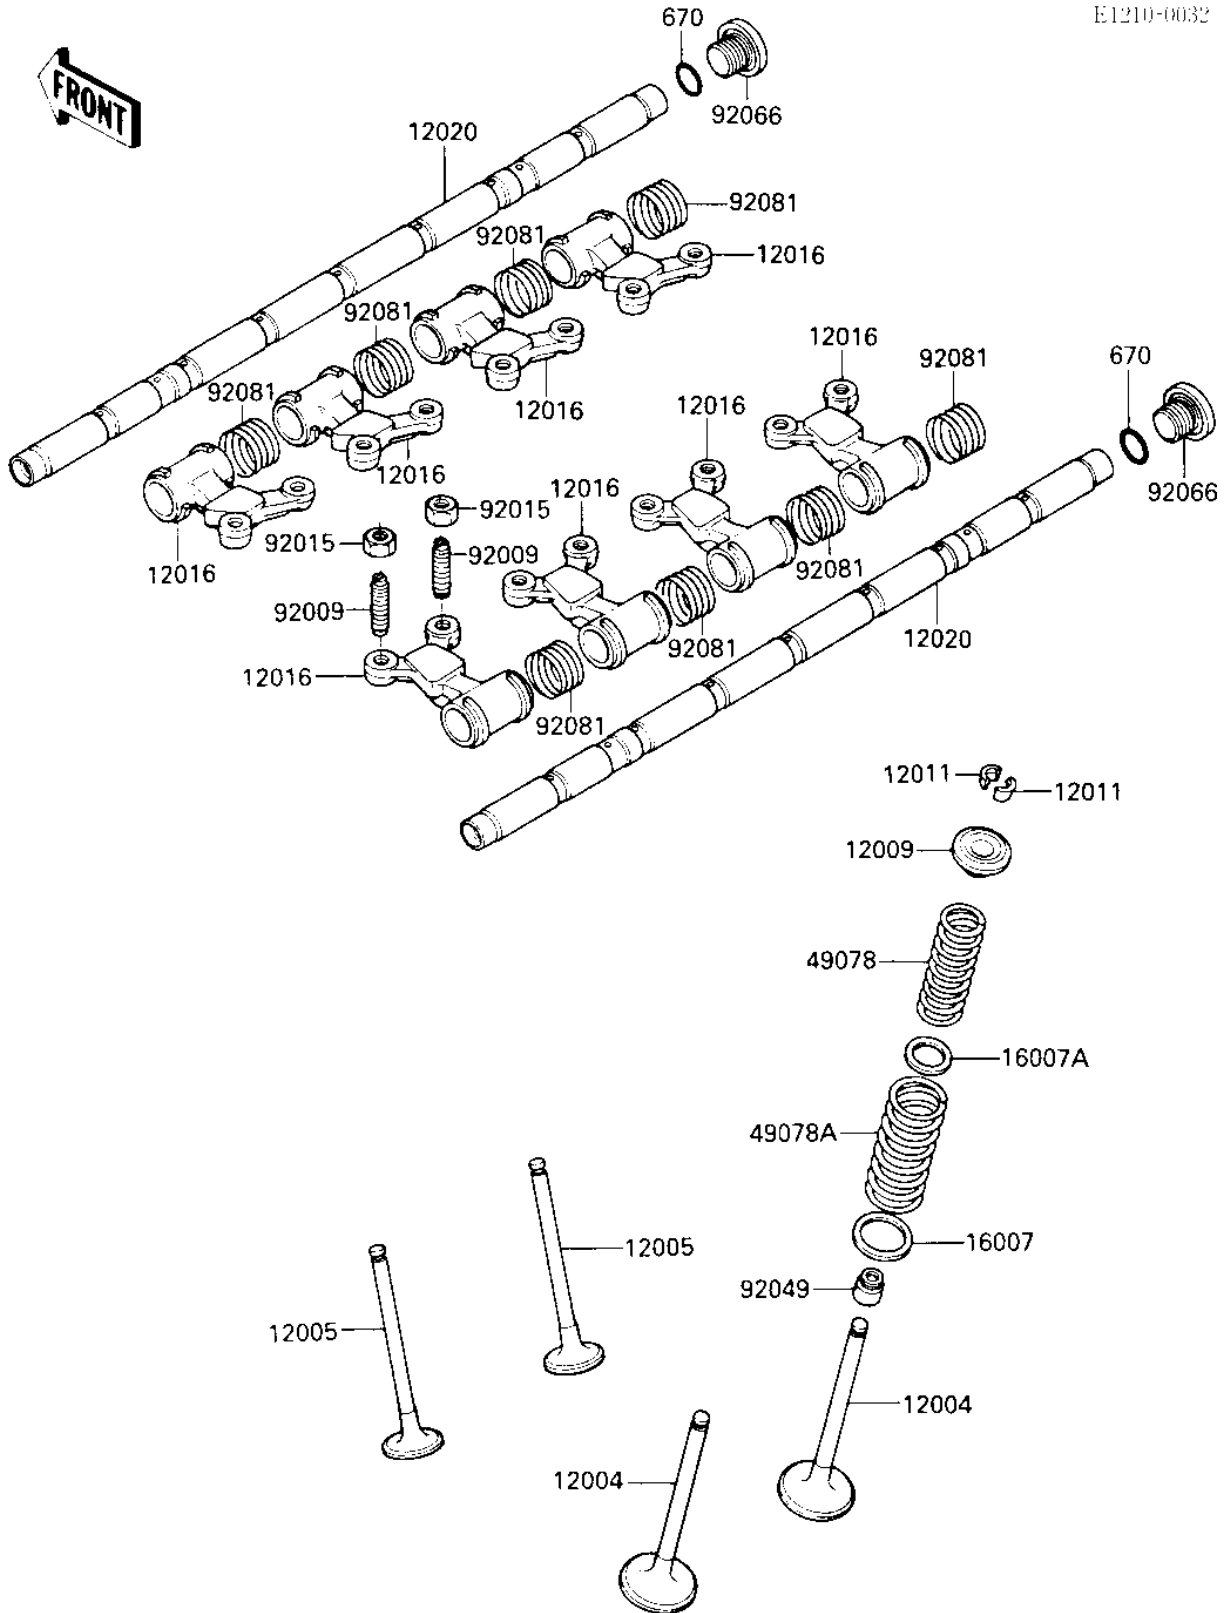

1986 Ninja® PARTS DIAGRAM

ROCKER ARMS/VALVES

E1210-0032

1986 Ninja® PARTS LIST

ROCKER ARMS/VALVES

ITEM NAME	PART NUMBER	QUANTITY
VALVE-INTAKE (Ref # 12004)	12004-1085	8
VALVE-EXHAUST (Ref # 12005)	12005-1052	8
RETAINER-VALVE SPRING (Ref # 12009)	12009-1054	16
SPLIT KEEPER,VALVE SP (Ref # 12011)	12011-1003	32
ARM-ROCKER (Ref # 12016)	12016-1051	8
SHAFT-ROCKER,L=343 (Ref # 12020)	12020-1051	2
SEAT-SPRING (Ref # 16007)	16007-1144	16
SEAT-SPRING (Ref # 16007A)	16007-1143	16
SPRING-ENGINE VALVE,I (Ref # 49078)	49078-1067	16
SPRING-ENGINE VALVE,O (Ref # 49078A)	49078-1069	16
SCREW,7MM (Ref # 92009)	92009-1279	16
NUT,7MM (Ref # 92015)	92015-1325	16
SEAL-OIL,RVC2-5.5X8.5 (Ref # 92049)	92049-1062	16
PLUG,14X11.5 (Ref # 92066)	92066-1192	2
SPRING,ROCKER ARM (Ref # 92081)	92081-1636	8
"O" RING,15MM (Ref # 670)	670B2015	2