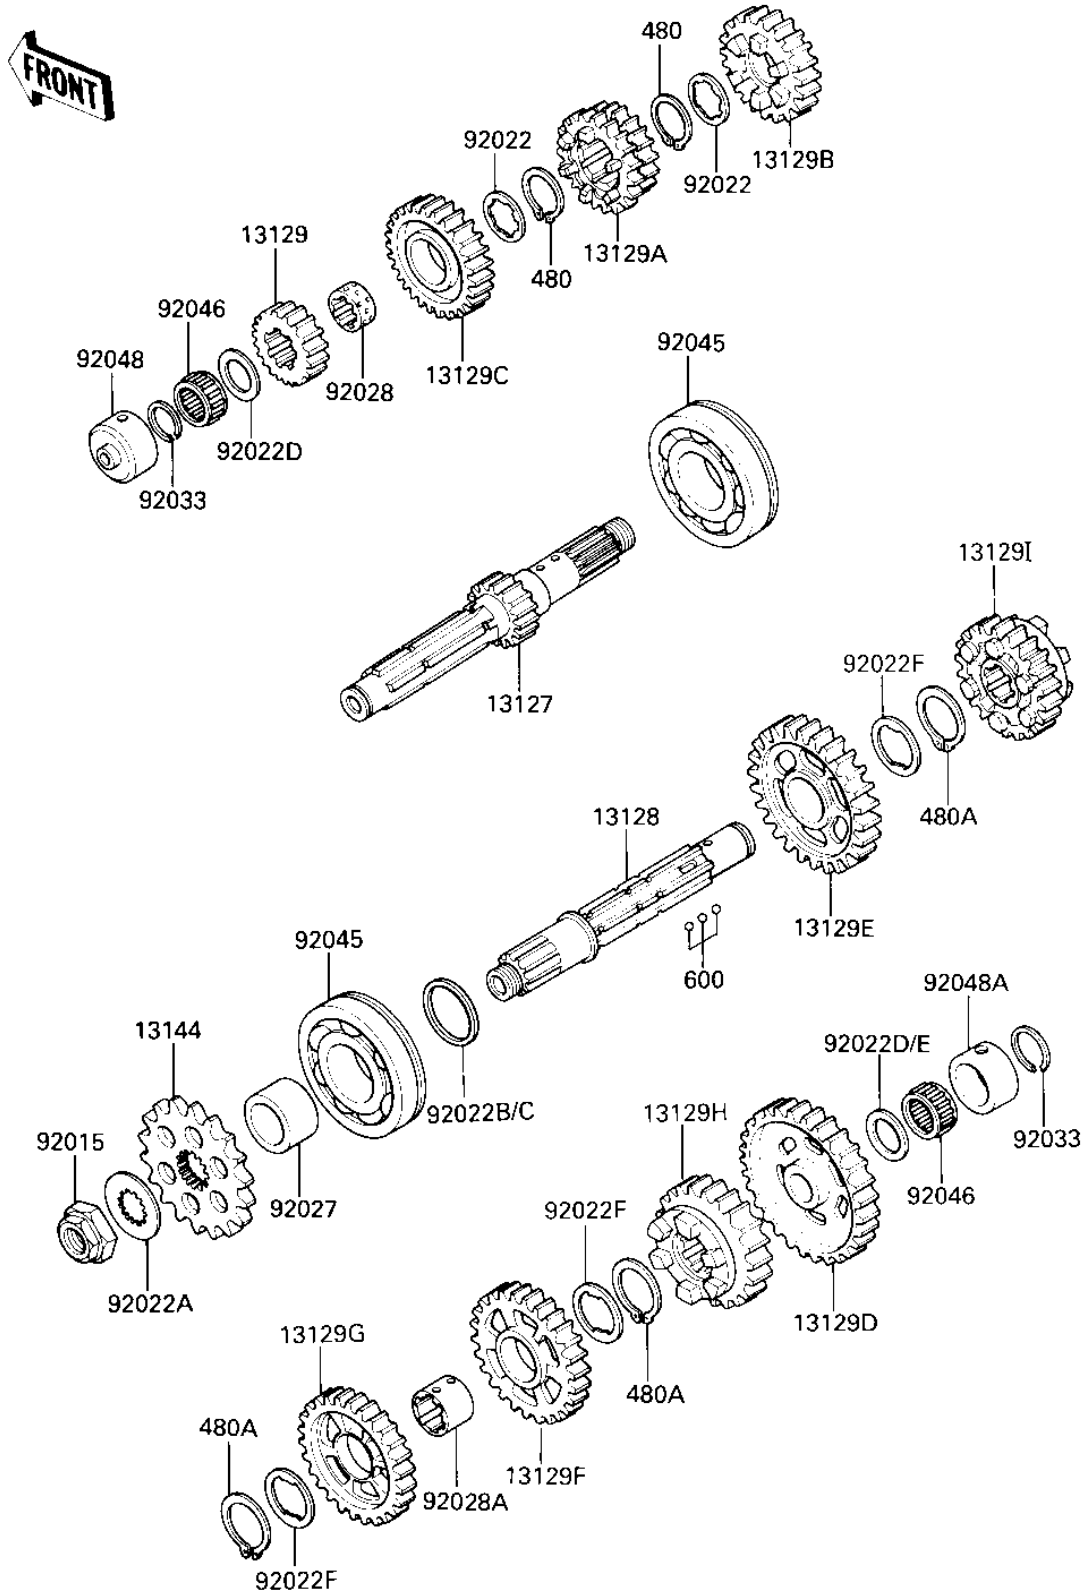

# 1986 Ninja® PARTS DIAGRAM

TRANSMISSION (E/NO.040001 - 043003)

E1361 012

# 1986 Ninja® PARTS LIST

TRANSMISSION (E/NO.040001 - 043003)

ITEM NAME	PART NUMBER	QUANTITY
SHAFT-TRANSMISSION IN (Ref # 13127)	13127-1108	1
SHAFT-TRANSMISSION (Ref # 13128)	13128-1113	1
GEAR,INPUT 2ND,19T (Ref # 13129)	13129-1530	1
GEAR,INPUT 3RD&4TH,22 (Ref # 13129A)	13129-1531	1
GEAR,INPUT 5TH,26T (Ref # 13129B)	13129-1532	1
GEAR,INPUT TOP,28T (Ref # 13129C)	13129-1533	1
GEAR,OUTPUT LOW,42T (Ref # 13129D)	13129-1534	1
GEAR,OUTPUT 2ND,38T (Ref # 13129E)	13129-1535	1
GEAR,OUTPUT 3RD,35T (Ref # 13129F)	13129-1536	1
GEAR,OUTPUT 4TH,32T (Ref # 13129G)	13129-1537	1
GEAR,OUTPUT 5TH,30T (Ref # 13129H)	13129-1538	1
GEAR,OUTPUT TOP,29T (Ref # 13129I)	13129-1539	1
SPROCKET-OUTPUT,17T (Ref # 13144)	13144-1106	1
NUT,20MM (Ref # 92015)	92015-1210	1
WASHER,LOCK (O.D=35) (Ref # 92022)	92022-1077	2
WASHER (Ref # 92022A)	92200-1060	1
WASHER,28.3X34X0.5 (Ref # 92022B)	92022-1572	AR
WASHER,28.3X34X0.3 (Ref # 92022C)	92022-1626	AR
WASHER,PLAIN,22MM (Ref # 92022D)	92022-212	2
WASHER,PLAIN,22MM (Ref # 92022E)	92022-213	AR
WASHER,LOCK (Ref # 92022F)	92024-069	3
COLLAR (Ref # 92027)	92143-1431	1
BUSHING,TOP GEAR (Ref # 92028)	92028-1124	1
BUSHING,OUTPUT GEAR (Ref # 92028A)	92028-1271	1
CIRCLIP,25MM (Ref # 92033)	92033-025	2
BEARING-BALL (Ref # 92045)	92045-1186	2
BEARING,PK223013.8 (Ref # 92046)	92046-031	2
RACE,INPUT SHAFT (Ref # 92048)	92048-1052	1
RACE,30X38X15 (Ref # 92048A)	92048-1053	1

# 1986 Ninja® PARTS LIST

TRANSMISSION (E/NO.040001 - 043003)

ITEM NAME	PART NUMBER	QUANTITY
CIRCLIP 28MM (Ref # 480)	480J2800	2
CIRCLIP (Ref # 480A)	480J2900	3
BALL STEEL 5/32' (Ref # 600)	600A0500	3