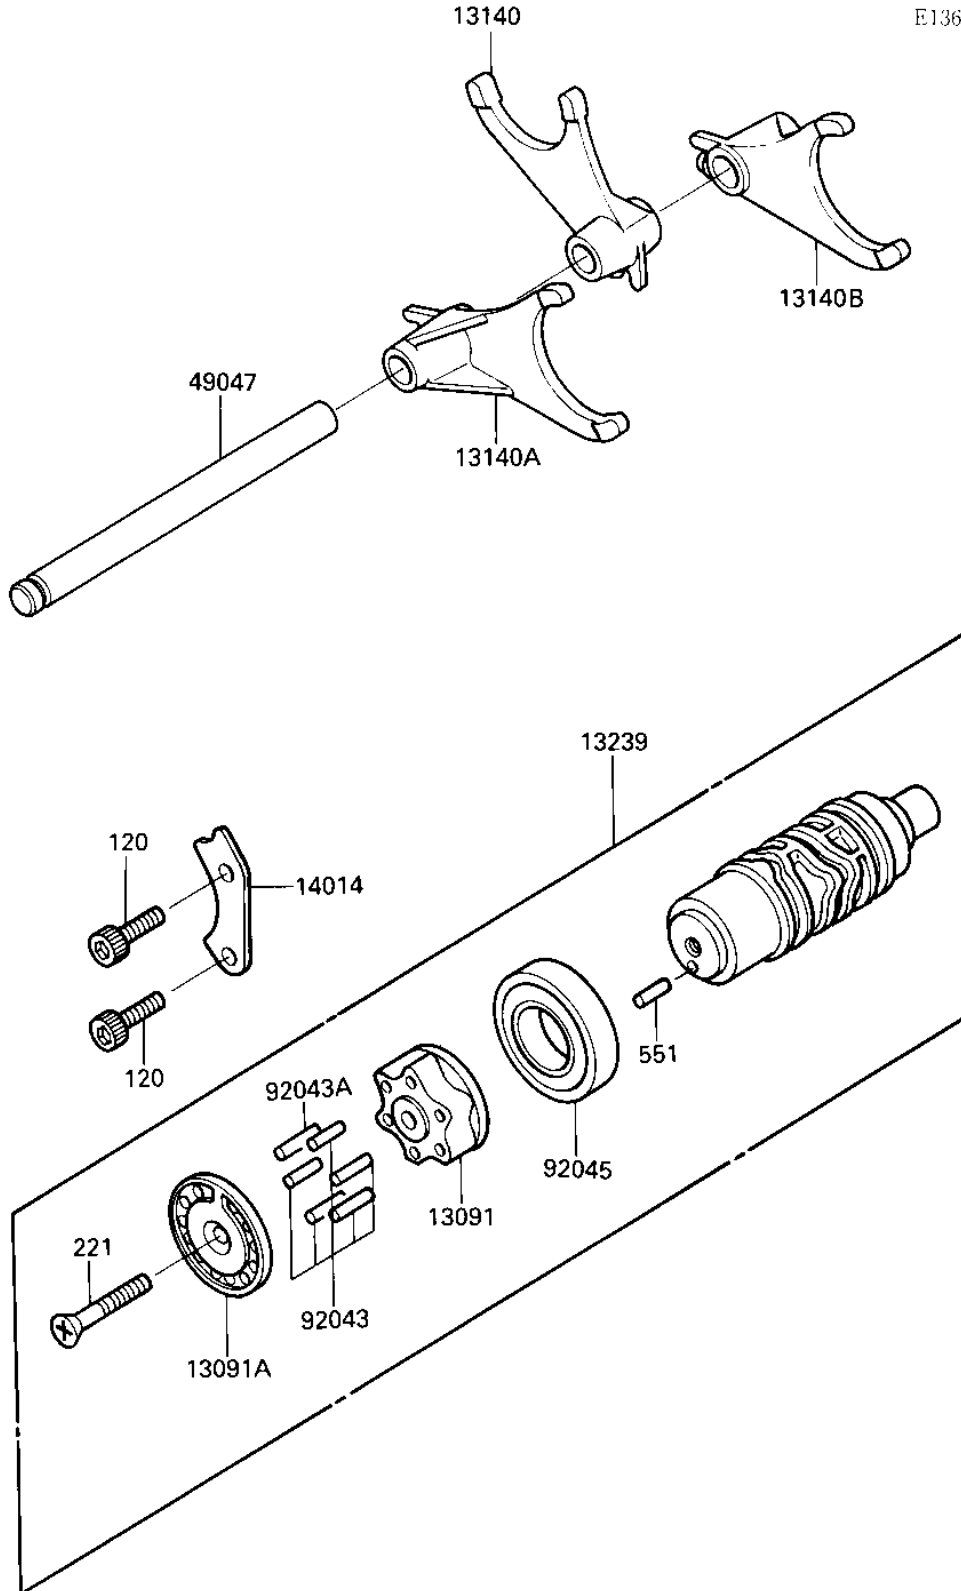

1986 Ninja® PARTS DIAGRAM

GEAR CHANGE DRUM & FORKS

E1362-0089

1986 Ninja® PARTS LIST

GEAR CHANGE DRUM & FORKS

ITEM NAME	PART NUMBER	QUANTITY
HOLDER,CHANGE DRUM (Ref # 13091)	13091-1275	1
HOLDER,NEUTRAL (Ref # 13091A)	13091-1334	1
FORK-SHIFT (Ref # 13140)	13140-1196	1
FORK-SHIFT (Ref # 13140A)	13140-1197	1
FORK-SHIFT (Ref # 13140B)	13140-1198	1
DRUM-ASSY-CHANGE (Ref # 13239)	13239-1116	1
PLATE-POSITION,CHANGE (Ref # 14014)	14014-1059	1
ROD-SHIFT (Ref # 49047)	49047-1055	1
PIN GEAR CHANGE DRUM (Ref # 92043)	92042-014	5
PIN-CHANGE DRUM (Ref # 92043A)	92042-020	1
BEARING-BALL,16005(NT (Ref # 92045)	92045-1045	1
BOLT,SOCKET,6X16 (Ref # 120)	120P0616	2
SCREW-CSK-CROS,6X45 (Ref # 221)	221B0645	1
PIN,DOWEL,4X8 (Ref # 551)	551A0408	1