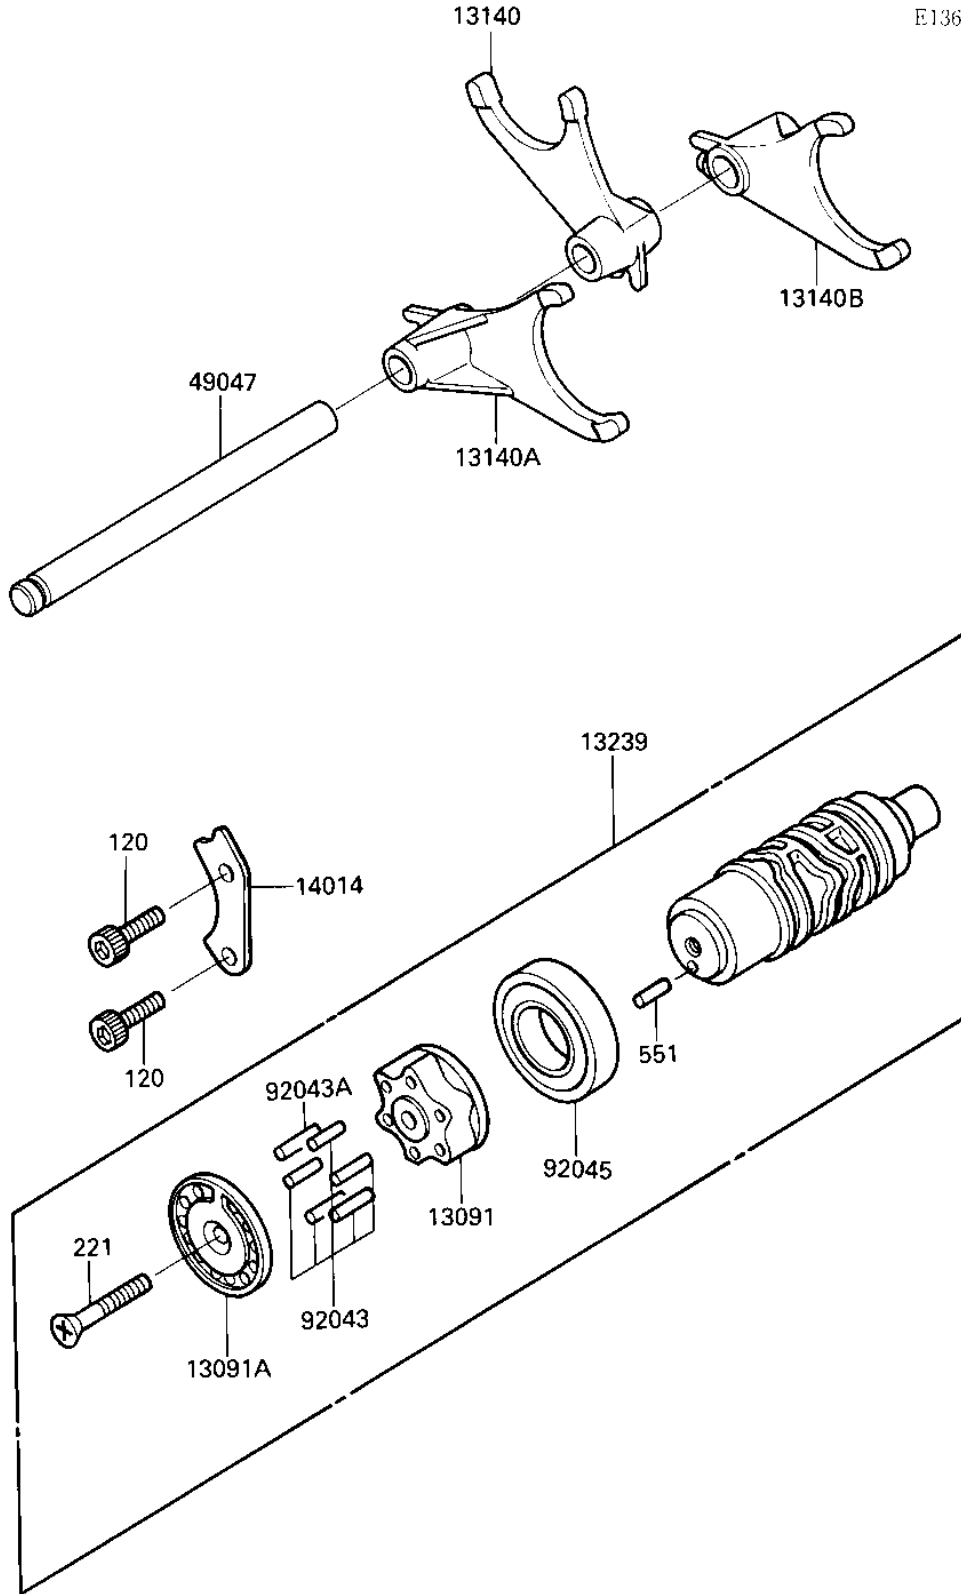

# 1986 Ninja® PARTS DIAGRAM

## GEAR CHANGE DRUM & FORKS

E1362-0089

# 1986 Ninja® PARTS LIST

## GEAR CHANGE DRUM & FORKS

ITEM NAME	PART NUMBER	QUANTITY
HOLDER,CHANGE DRUM (Ref # 13091)	13091-1275	1
HOLDER,NEUTRAL (Ref # 13091A)	13091-1334	1
FORK-SHIFT (Ref # 13140)	13140-1196	1
FORK-SHIFT (Ref # 13140A)	13140-1197	1
FORK-SHIFT (Ref # 13140B)	13140-1198	1
DRUM-ASSY-CHANGE (Ref # 13239)	13239-1116	1
PLATE-POSITION,CHANGE (Ref # 14014)	14014-1059	1
ROD-SHIFT (Ref # 49047)	49047-1055	1
PIN GEAR CHANGE DRUM (Ref # 92043)	92042-014	5
PIN-CHANGE DRUM (Ref # 92043A)	92042-020	1
BEARING-BALL,16005(NT (Ref # 92045)	92045-1045	1
BOLT,SOCKET,6X16 (Ref # 120)	120P0616	2
SCREW-CSK-CROS,6X45 (Ref # 221)	221B0645	1
PIN,DOWEL,4X8 (Ref # 551)	551A0408	1