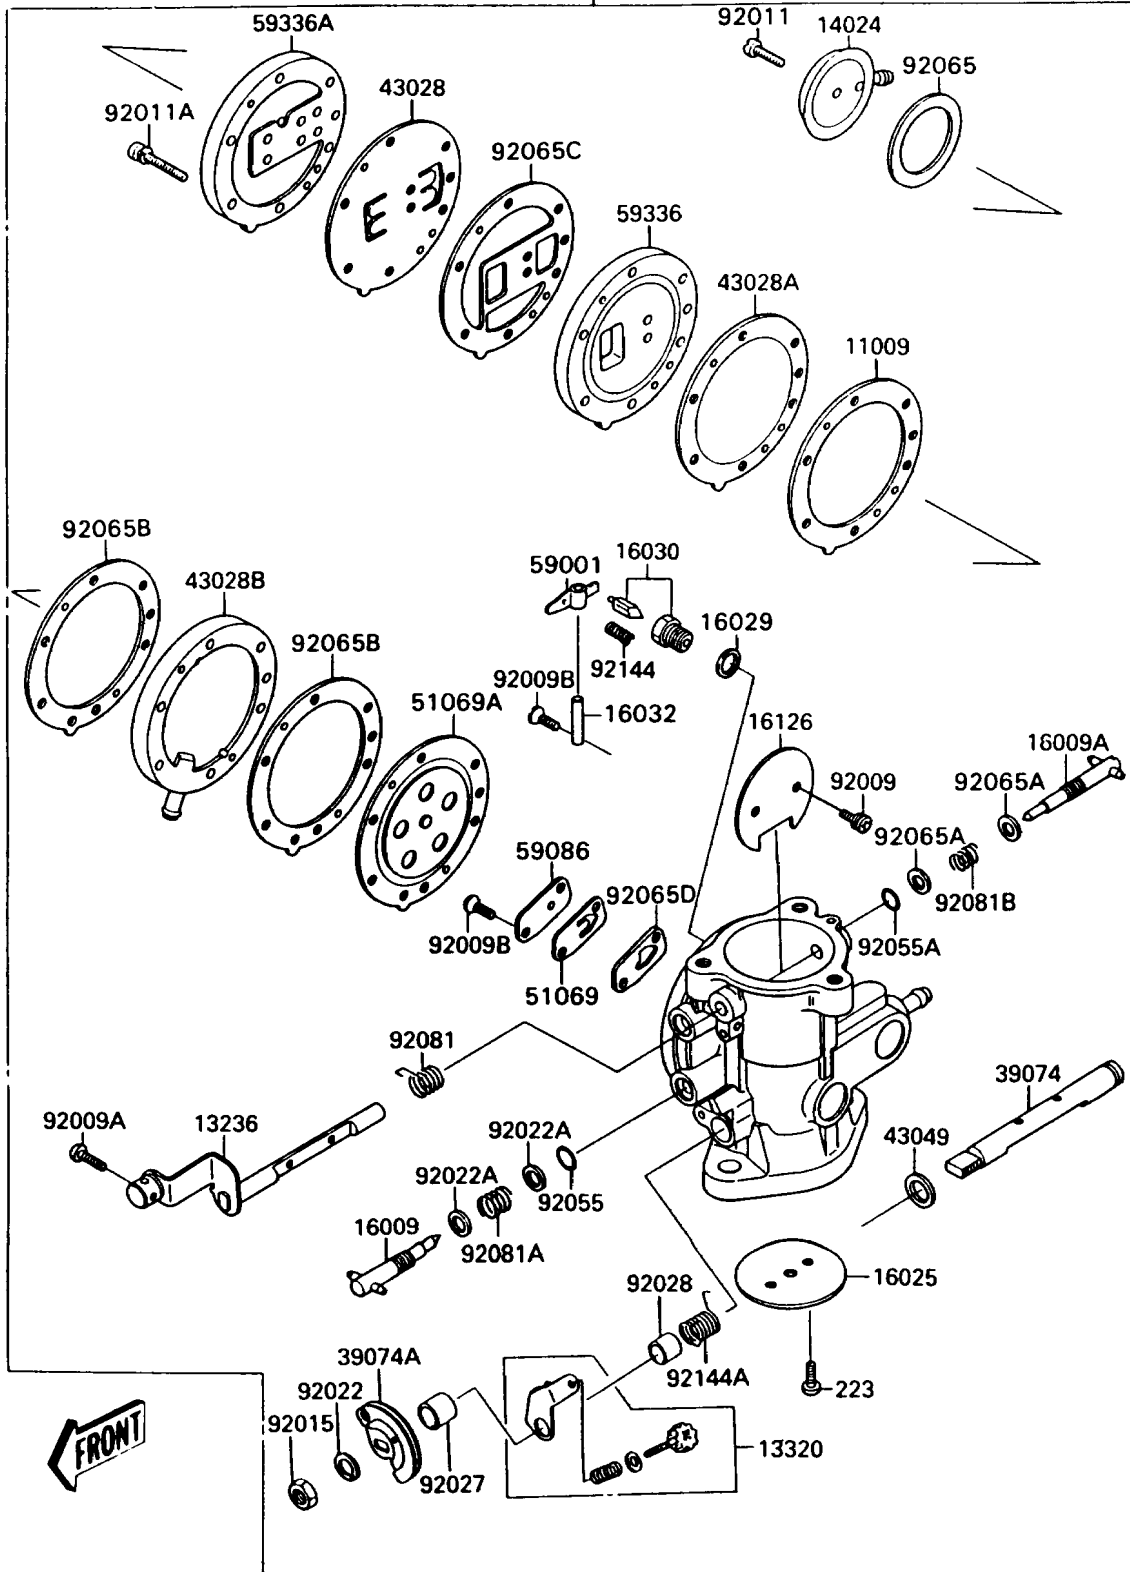

1988 300 SX PARTS DIAGRAM

Carburetor(&NAMI.JS300AE022805)

15001

E1611-0236

1988 300 SX PARTS LIST

Carburetor(&NAMI.JS300AE022805)

ITEM NAME	PART NUMBER	QUANTITY
GASKET (Ref # 11009)	11009-3036	1
LEVER-COMP,CHOKE (Ref # 13236)	13236-3701	1
LEVER-ASSY,THROTTLE (Ref # 13320)	13320-3701	1
COVER,CARBURETOR (Ref # 14024)	14024-3721	1
CARBURETOR-ASSY (Ref # 15001)	15001-3716	1
NEEDLE-JET,PILOT SCREW (Ref # 16009)	16009-2092	1
NEEDLE-JET,HIGH SPEED (Ref # 16009A)	16009-3002	1
VALVE-THROTTLE,#140 (Ref # 16025)	16025-3702	1
GASKET,FLOAT VALVE SEAT (Ref # 16029)	16029-004	1
VALVE-FLOAT,#1.8 (Ref # 16030)	16030-3702	1
PIN,FLOAT (Ref # 16032)	16032-006	1
VALVE,CHOKE (Ref # 16126)	16126-3701	1
LEVER-ASSY-THROTTLE,SHAFT (Ref # 39074)	39074-3703	1
LEVER-ASSY-THROTTLE,THROTTLE (Ref # 39074A)	39074-3704	1
DIAPHRAGM,PUMP,CARBURETOR (Ref # 43028)	43028-3001	1
DIAPHRAGM,PUMP,CARBURETOR (Ref # 43028A)	43028-3002	1
DIAPHRAGM,PUMP (Ref # 43028B)	43028-3701	1
PACKING (Ref # 43049)	43049-3702	1
DIAPHRAGM,CHECK SHEET (Ref # 51069)	51069-501	1
DIAPHRAGM,MAIN,CARB (Ref # 51069A)	51069-502	1
PLATE (Ref # 59001)	59001-506	1
BRACKET,CARBURETOR (Ref # 59086)	59086-541	1
CASE-PUMP (Ref # 59336)	59336-3002	1
CASE-PUMP (Ref # 59336A)	59336-3003	1
SCREW,CHOKE VALVE (Ref # 92009)	92009-3704	2
SCREW,CHOKE LEVER (Ref # 92009A)	92009-3705	1
SCREW (Ref # 92009B)	92009-3714	3
SCREW,4X12 (Ref # 92011)	92011-510	1
SCREW,4X30 (Ref # 92011A)	92011-515	6