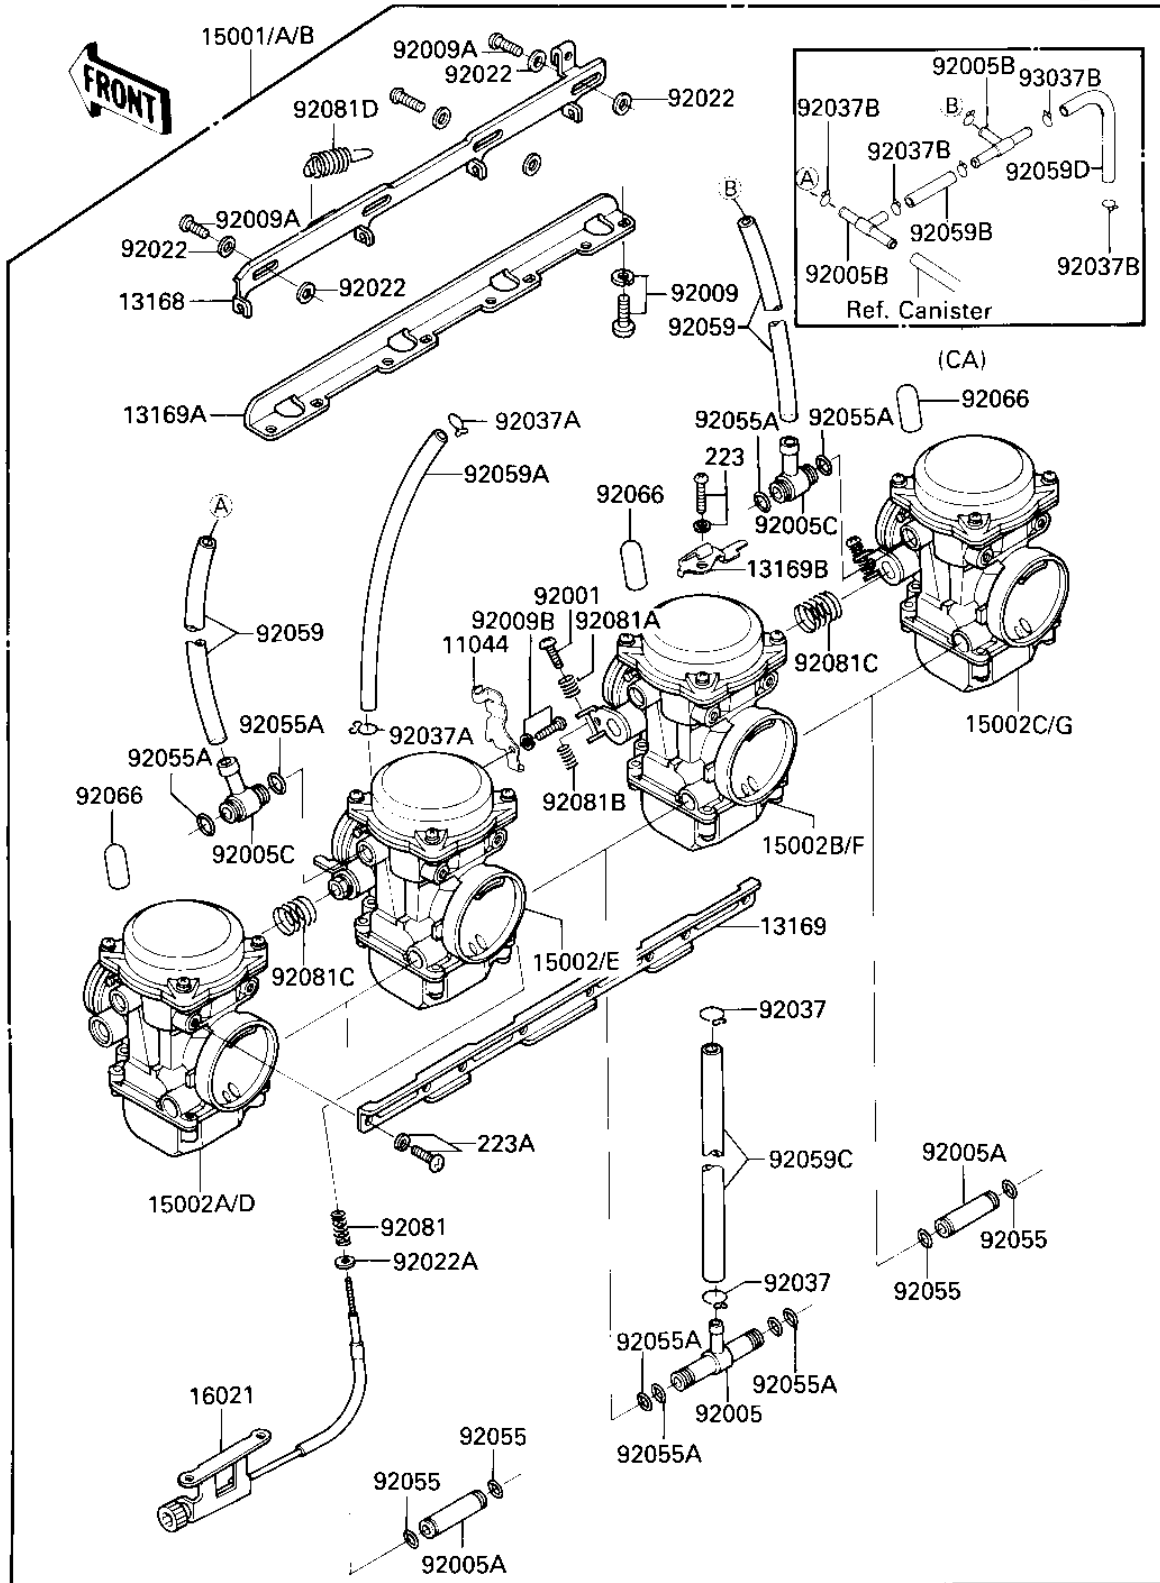

## CARBURETOR ASSY

E1611-0204

## CARBURETOR ASSY

ITEM NAME	PART NUMBER	QUANTITY
CLAMP,TUBE (Ref # 92037B)	92037-1606	6
"O" RING (Ref # 92055)	92055-1004	4
RING-O,FUEL FITTING (Ref # 92055A)	92055-1223	8
TUBE,6.5X9.5X290 (Ref # 92059)	92059-1376	2
TUBE,5X9X180 (Ref # 92059A)	92059-1377	1
TUBE,7X11X100 (Ref # 92059B)	92059-1476	1
TUBE,7.3X12.5X260 (Ref # 92059C)	92059-1492	1
TUBE,7X11X300 (Ref # 92059D)	92059-1493	1
RUBBER PLUG (Ref # 92066)	92068-006	1
RUBBER PLUG (Ref # 92066)	92068-006	3
SPRING,THROTTLE STOP (Ref # 92081)	92081-1617	1
SPRING,THROTTLE ADJUS (Ref # 92081A)	92081-1620	3
SPRING,THROTTLE ADJUS (Ref # 92081B)	92081-1621	3
SPRING,THROTTLE ADJUS (Ref # 92081C)	92081-1622	2
SPRING,STARTER LEVER (Ref # 92081D)	92081-1762	1
SCREW-PAN-WS-CROS (Ref # 223)	223C0420	1
SCREW-PAN-WS-CROS (Ref # 223A)	223C0510	8