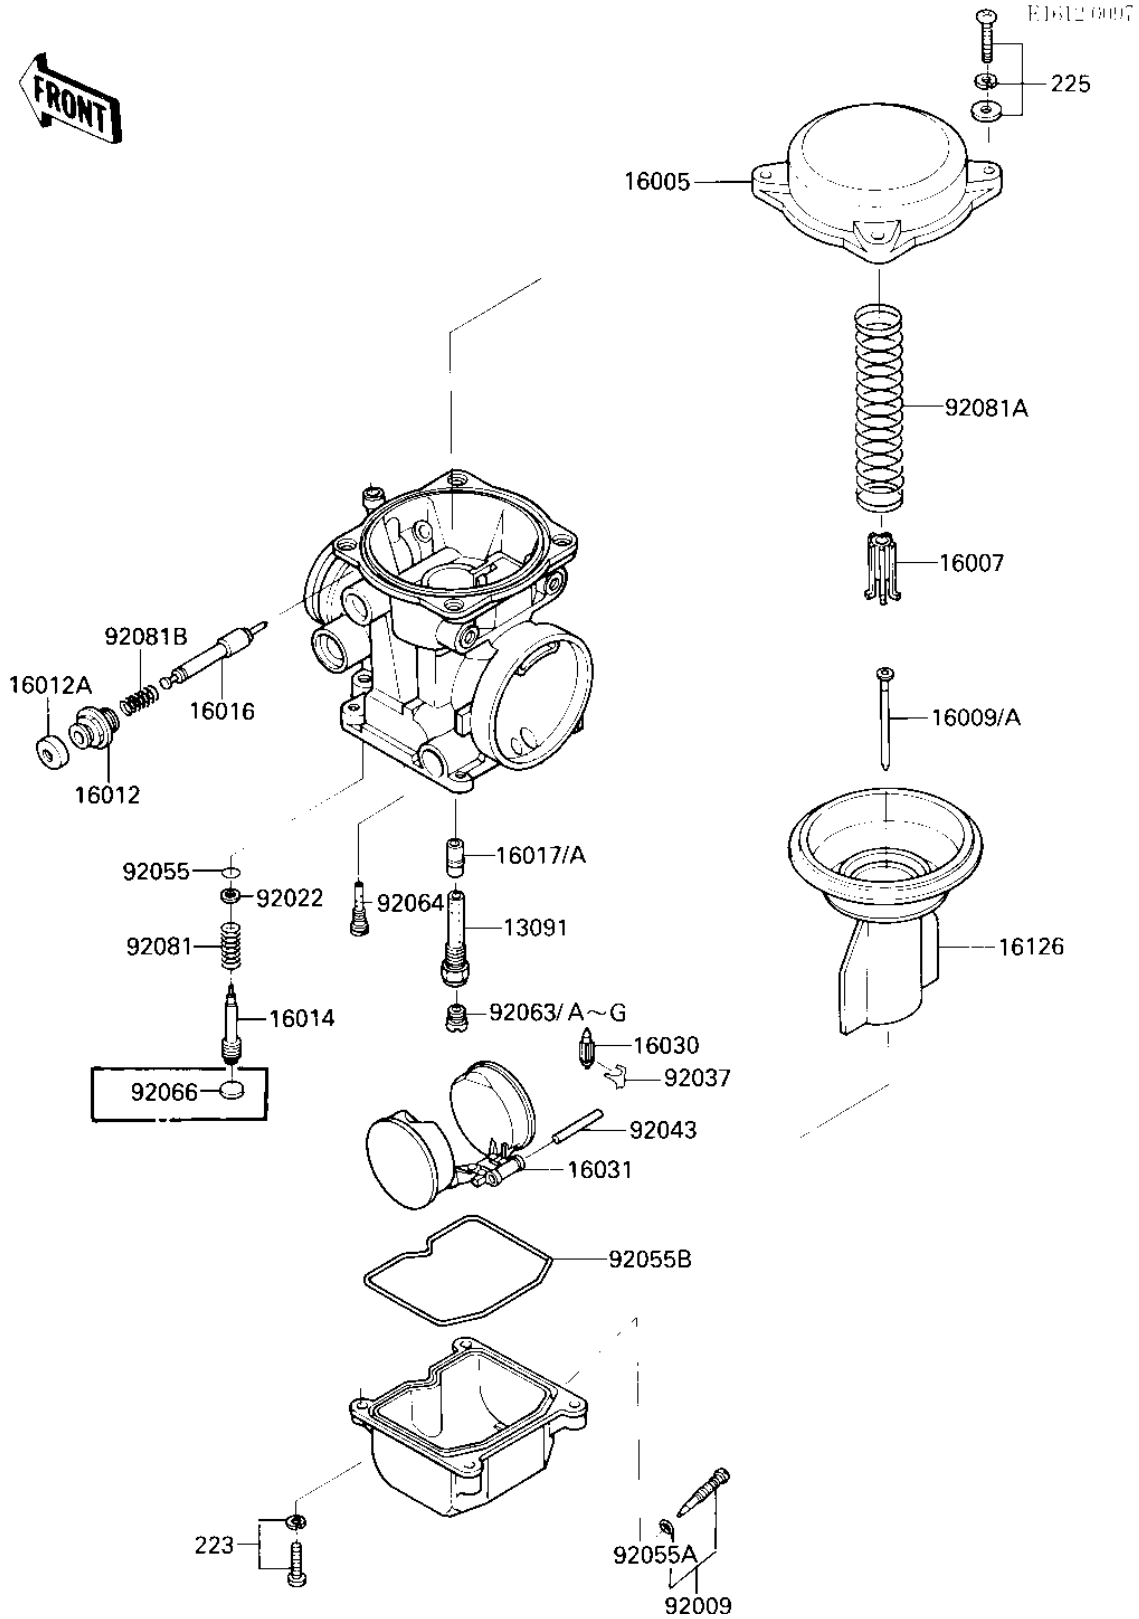

1986 Ninja® PARTS DIAGRAM

CARBURETOR PARTS

1986 Ninja® PARTS LIST

CARBURETOR PARTS

ITEM NAME	PART NUMBER	QUANTITY
HOLDER,NEEDLE JET (Ref # 13091)	13091-1347	4
TOP-CHAMBER,MIXING (Ref # 16005)	16005-1054	4
SEAT-SPRING,THROTTLE (Ref # 16007)	16007-1117	4
NEEDLE-JET,N27A (Ref # 16009)	16009-1242	4
NEEDLE-JET,N278 (Canada) (Ref # 16009A)	16009-1243	4
CAP-STARTER PLUNGER (Ref # 16012)	16012-1051	4
CAP-STARTER PLUNGER (Ref # 16012A)	16012-1052	4
SCREW-PILOT AIR (Ref # 16014)	16014-1054	4
PLUNGER,STARTER (Ref # 16016)	16016-1061	4
JET-NEEDLE (Ref # 16017)	16017-1265	4
JET-NEEDLE (Canada) (Ref # 16017A)	16017-1266	4
FLOAT VALVE (Ref # 16030)	16030-1007	4
FLOAT (Ref # 16031)	16031-1056	4
VALVE,VACUUM (Ref # 16126)	16126-1163	4
SCREW,CUNTERS NK,4X35 (Ref # 92009)	92009-1093	4
WASHER,PLAIN (Ref # 92022)	92022-1003	4
CLIP,FLOAT VALVE (Ref # 92037)	16044-007	4
PIN,FLOAT (Ref # 92043)	92043-1148	4
O RING,PILOT ADJ (Ref # 92055)	92055-1002	4
"O" RING,DRAIN SCREW (Ref # 92055A)	92055-1053	4
RING-O,FLOAT CHAMBER (Ref # 92055B)	92055-1222	4
MAIN JET,#140 (Ref # 92063)	92063-1013	4
MAIN JET,#135 (Ref # 92063A)	92063-1014	4
MAIN JET,#135 (Ref # 92063B)	92063-1014	4
MAIN JET,#138 (Ref # 92063C)	92063-1015	4
MAIN JET,2ND,#128 (Ref # 92063D)	92063-1074	4
MAIN JET,2ND,#130 (Ref # 92063E)	92063-1075	4
JET-MAIN,#132 (Ref # 92063F)	92063-1076	4
JET-MAIN,#132 (Ref # 92063G)	92063-1076	4

1986 Ninja® PARTS LIST

CARBURETOR PARTS

ITEM NAME	PART NUMBER	QUANTITY
JET-PILOT,#35 (Ref # 92064)	92064-1101	4
PLUG,PILOT SCREW (Ref # 92066)	92066-1051	4
SPRING,PIROT ADJ SCRW (Ref # 92081)	92081-1002	4
SPRING,VACUUM VALVE (Ref # 92081A)	92081-1760	4
SPRING,STARTER PLUNGE (Ref # 92081B)	92081-1761	4
SCREW-PAN-WS-CROS (Ref # 223)	223C0416	16
SCREW-PAN-WSP-CROS (Ref # 225)	225C0418	15