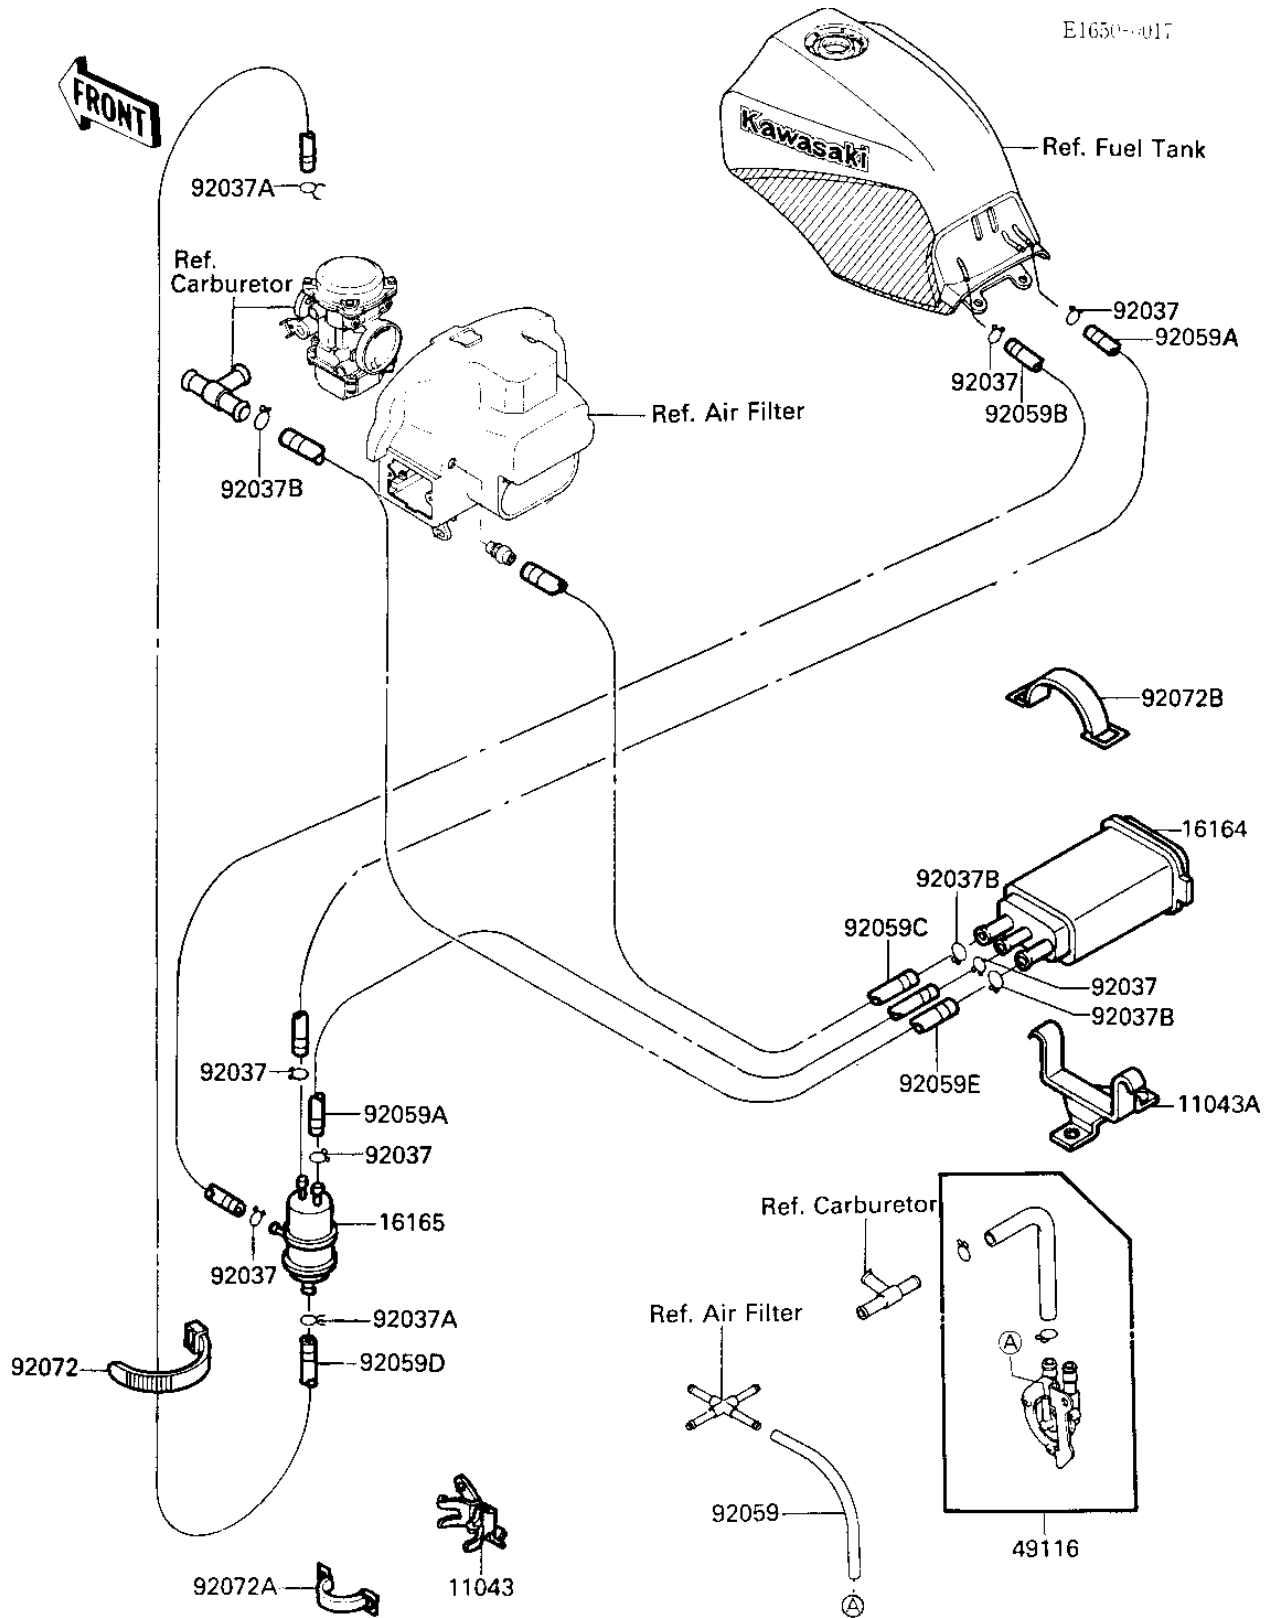

# 1986 Ninja® PARTS DIAGRAM

CANISTER

# 1986 Ninja® PARTS LIST

## CANISTER

ITEM NAME	PART NUMBER	QUANTITY
BRACKET,SEPARATOR (Ref # 11043)	11043-1653	1
BRACKET,CANISTER (Ref # 11043A)	11043-1831	1
CANISTER (Ref # 16164)	16164-1064	1
SEPARATOR (Ref # 16165)	16165-1001	1
VALVE-ASSY (Ref # 49116)	49116-1060	1
CLAMP FUEL PIPE (Ref # 92037)	92037-010	6
CLAMP-PIPE (Ref # 92037A)	92037-072	2
CLAMP-HOSE (Ref # 92037B)	92037-1104	6
TUBE,VACUUM,LONG (Ref # 92059)	92059-1162	1
TUBE,5X8X580 (Ref # 92059A)	92059-1468	2
TUBE,5X8X340 (Ref # 92059B)	92059-1469	1
TUBE,7X12X800 (Ref # 92059C)	92059-1478	1
TUBE, 4X9X880, WHITE (Ref # 92059D)	92059-1488	1
TUBE,7X12X890,YELLOW (Ref # 92059E)	92059-1649	1
BAND,MIDDLE (Ref # 92072)	92072-031	1
BAND,TOOL (Ref # 92072A)	92072-066	1
BAND,BATTERY (Ref # 92072B)	92072-071	1