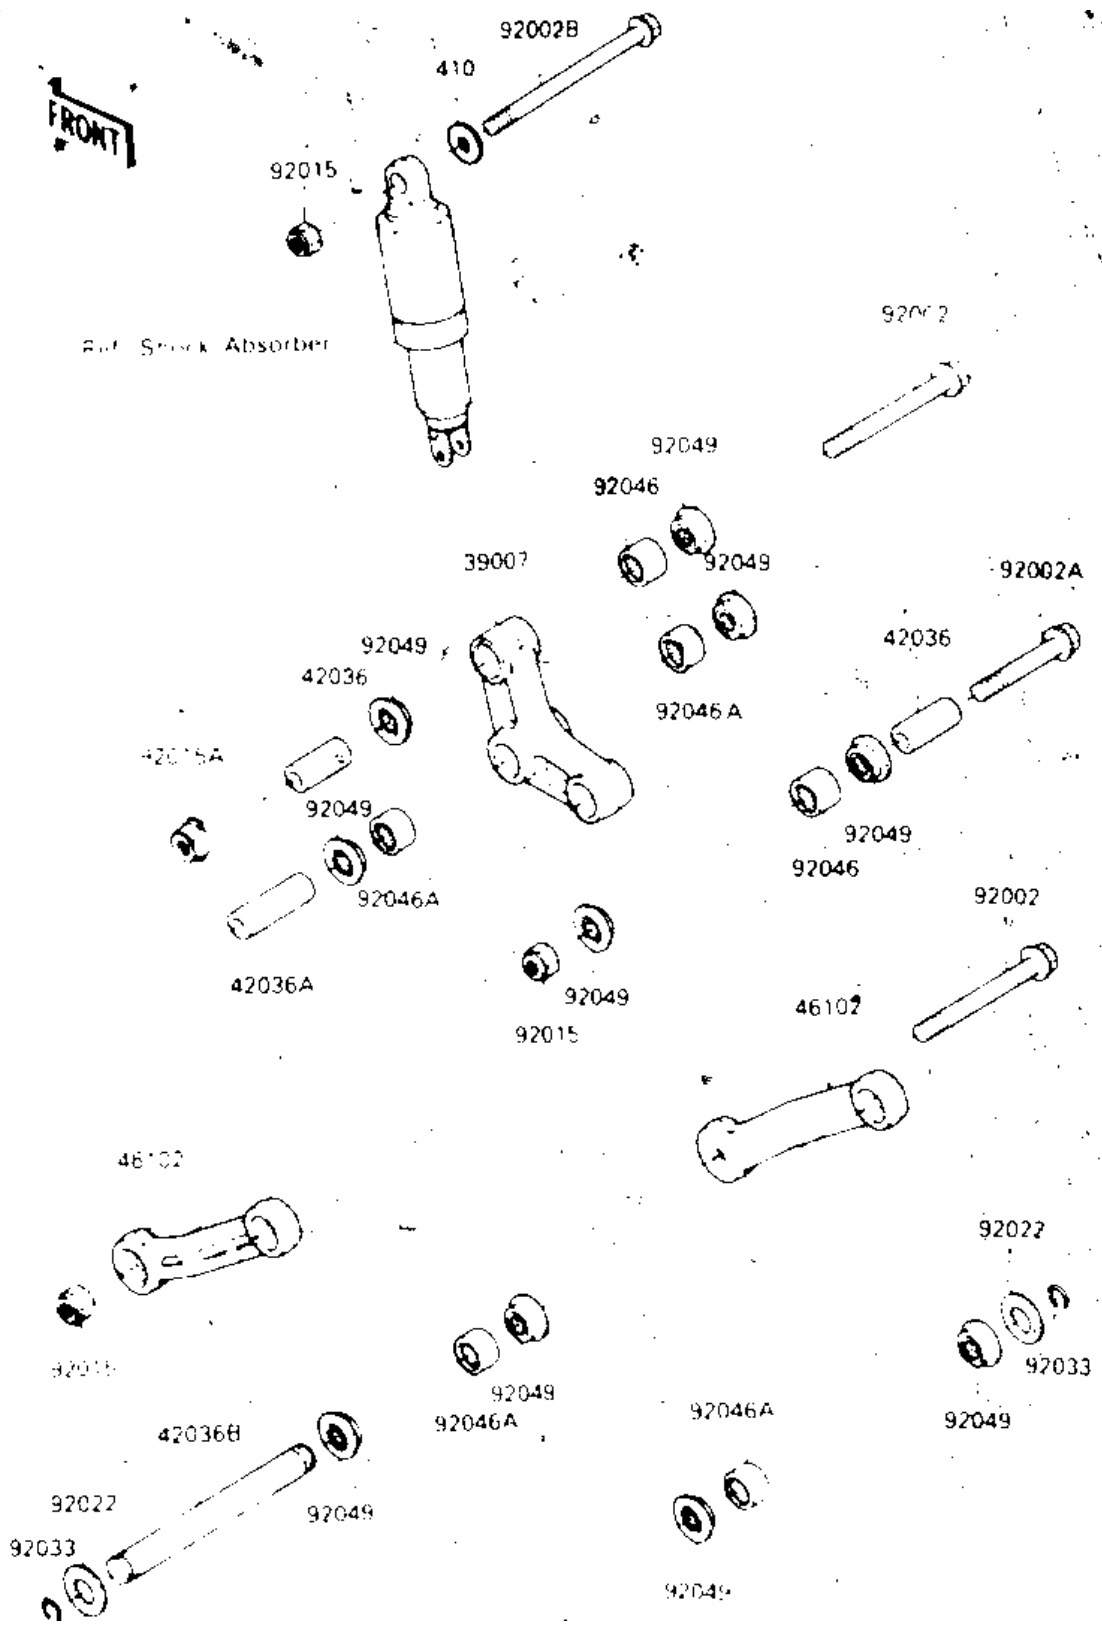

1986 Ninja® PARTS DIAGRAM

REAR SUSPENSION

1986 Ninja® PARTS LIST

REAR SUSPENSION

| ITEM NAME | PART NUMBER | QUANTITY |
|--------------------------------------|-------------|----------|
| ARM-SUSP,UNI TRAK (Ref # 39007) | 39007-1055 | 1 |
| SLEEVE,12.5X20X39 (Ref # 42036) | 42036-1108 | 2 |
| SLEEVE,12.5X20X50 (Ref # 42036A) | 42036-1111 | 1 |
| SLEEVE (Ref # 42036B) | 42036-1137 | 1 |
| ROD,UNI TRAK (Ref # 46102) | 46102-1108 | 2 |
| BOLT,FLANGED,12X85 (Ref # 92002) | 92002-1463 | 2 |
| BOLT,FLANGED,12X60 (Ref # 92002A) | 92002-1464 | 1 |
| BOLT,FLANGED,12X137.5 (Ref # 92002B) | 92002-1466 | 1 |
| NUT,LOCK,12MM,BLACK (Ref # 92015) | 92015-1190 | 3 |
| NUT,12MM (Ref # 92015A) | 92015-1482 | 1 |
| WASHER (Ref # 92022) | 92022-1590 | 2 |
| RING-SNAP,18.3MM (Ref # 92033) | 92033-1168 | 2 |
| BEARING-NEEDLE,BM2027 (Ref # 92046) | 92046-1110 | 2 |
| BEARING-NEEDLE,BM2027 (Ref # 92046A) | 92046-1112 | 4 |
| SEAL-OIL,ARM,CNT (Ref # 92049) | 92049-1109 | 10 |
| WASHER PLAIN 12MM (Ref # 410) | 410B1200 | 1 |