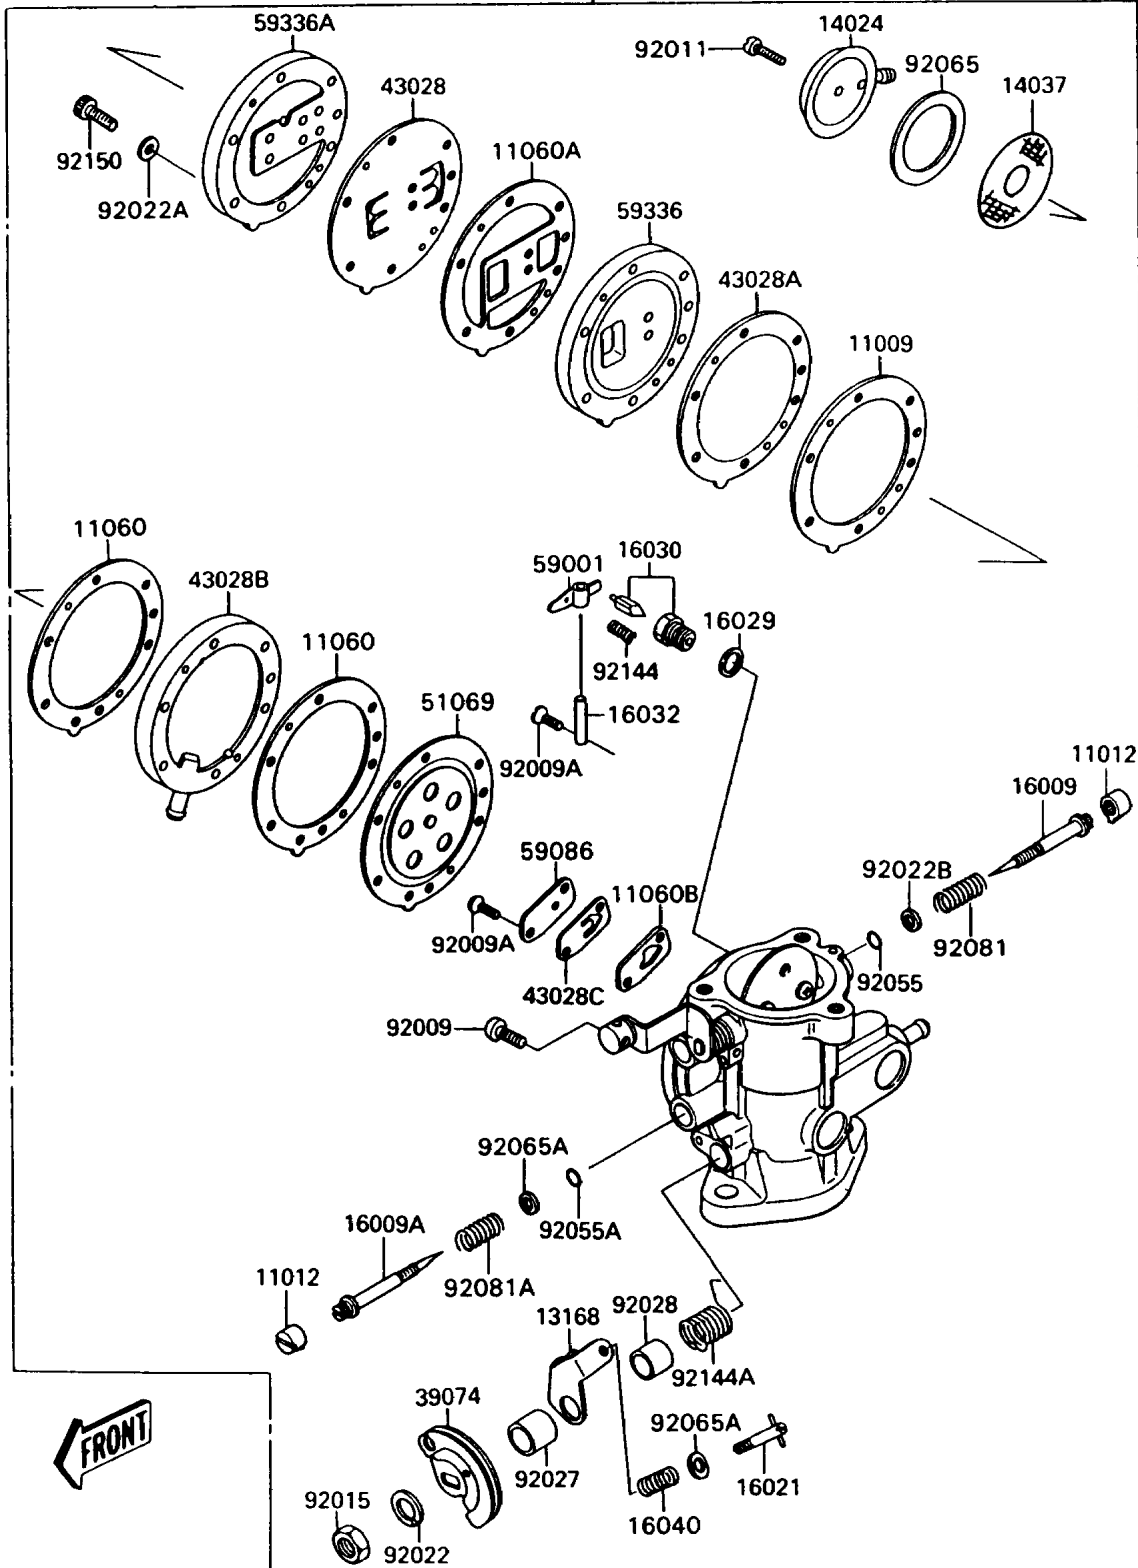

# 1990 300 SX PARTS LIST

Carburetor(JS300-A3/A4/A5)

ITEM NAME	PART NUMBER	QUANTITY
GASKET (Ref # 11009)	11009-3036	1
CAP,JET NEEDLE (Ref # 11012)	11012-3739	2
GASKET (Ref # 11060)	11060-3704	2
GASKET (Ref # 11060A)	11060-3705	1
GASKET (Ref # 11060B)	11060-3706	1
LEVER,THROTTLE SHAFT (Ref # 13168)	13168-3706	1
COVER,CARBURETOR (Ref # 14024)	14024-3721	1
SCREEN,CARBURETOR (Ref # 14037)	14037-504	1
CARBURETOR-ASSY (Ref # 15001)	15001-3755	1
NEEDLE-JET (Ref # 16009)	16009-3708	1
NEEDLE-JET,HIGH SPEED (Ref # 16009A)	16009-3709	1
SCREW-THROTTLE STOP (Ref # 16021)	16021-3703	1
GASKET,FLOAT VALVE SEAT (Ref # 16029)	16029-004	1
VALVE-FLOAT,#1.8 (Ref # 16030)	16030-3702	1
PIN,FLOAT (Ref # 16032)	16032-006	1
SPRING,THROTTLE CABLE BRACKET (Ref # 16040)	16040-022	1
LEVER-ASSY-THROTTLE,THROTTLE (Ref # 39074)	39074-3704	1
DIAPHRAGM,PUMP,CARBURETOR (Ref # 43028)	43028-3001	1
DIAPHRAGM,PUMP,CARBURETOR (Ref # 43028A)	43028-3002	1
DIAPHRAGM,PUMP (Ref # 43028B)	43028-3701	1
DIAPHRAGM,CHECK SHEET (Ref # 43028C)	43028-3705	1
DIAPHRAGM,MAIN,CARB (Ref # 51069)	51069-502	1
PLATE (Ref # 59001)	59001-506	1
BRACKET,CARBURETOR (Ref # 59086)	59086-541	1
CASE-PUMP (Ref # 59336)	59336-3002	1
CASE-PUMP (Ref # 59336A)	59336-3003	1
SCREW,CHOKE LEVER (Ref # 92009)	92009-3705	1
SCREW (Ref # 92009A)	92009-3714	3
SCREW,4X12 (Ref # 92011)	92011-510	1

# 1990 300 SX PARTS LIST

Carburetor(JS300-A3/A4/A5)

ITEM NAME	PART NUMBER	QUANTITY
NUT,THROTTLE LEVER (Ref # 92015)	92015-3717	1
WASHER,THROTTLE LEVER (Ref # 92022)	92022-3722	1
WASHER (Ref # 92022A)	92022-3758	6
WASHER (Ref # 92022B)	92022-537	1
COLLAR,THROTTLE SHAFT (Ref # 92027)	92027-3709	1
BUSHING,CARBURETOR (Ref # 92028)	92028-3730	1
RING-O (Ref # 92055)	92055-510	1
RING-O (Ref # 92055A)	92055-511	1
GASKET (Ref # 92065)	92065-526	1
GASKET (Ref # 92065A)	92065-528	2
SPRING (Ref # 92081)	92081-528	1
SPRING (Ref # 92081A)	92081-534	1
SPRING (Ref # 92144)	92144-3709	1
SPRING,THROTTLE SHAFT (Ref # 92144A)	92144-3715	1
BOLT (Ref # 92150)	92150-3757	6