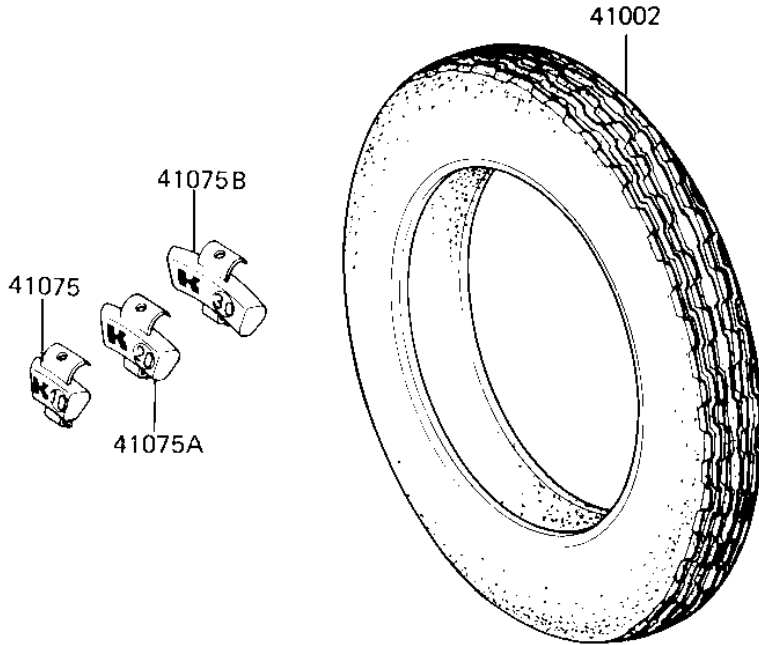

1986 Ninja® PARTS DIAGRAM

TIRES

F2210-0104

1986 Ninja® PARTS LIST

TIRES

ITEM NAME	PART NUMBER	QUANTITY
VALVE (Ref # 16126)	16126-1136	2
TIRE 120/80V16 F17 F (Ref # 41002)	41002-1468	1
TIRE 130/80V18 K727 R (Ref # 41002A)	41002-1567	1
BALANCER-WHEEL,10G (Ref # 41075)	41075-1014	AR
BALANCER-WHEEL,20G (Ref # 41075A)	41075-1015	AR
BALANCER-WHEEL,30G (Ref # 41075B)	41075-1016	AR