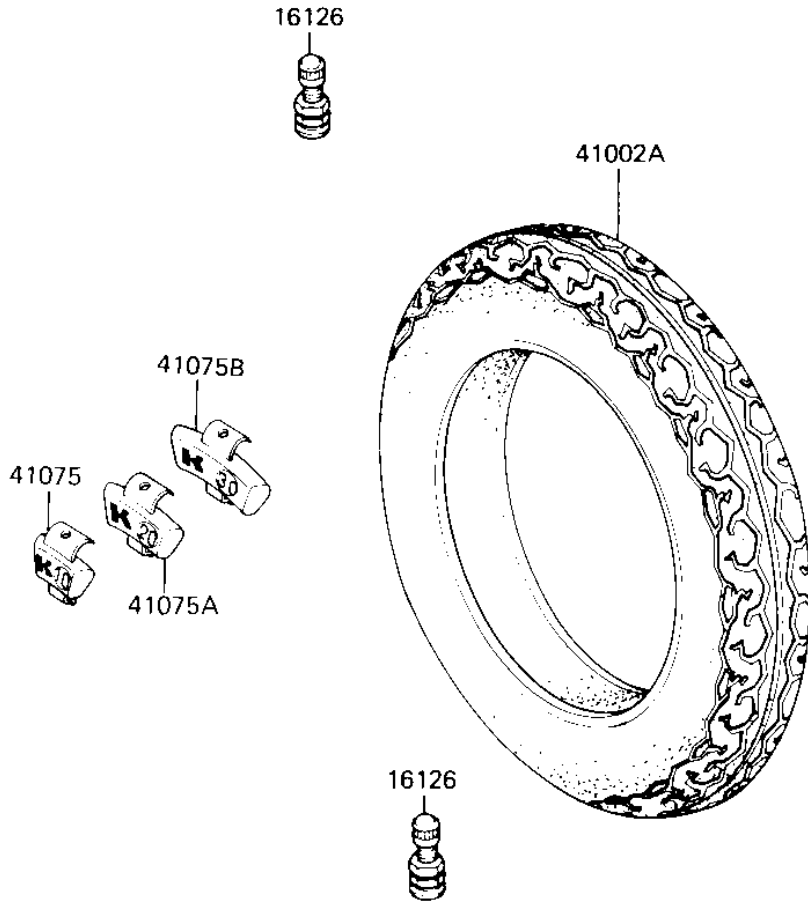

1986 Ninja® PARTS DIAGRAM

TIRES

F2210-0104

1986 Ninja® PARTS LIST

TIRES

ITEM NAME	PART NUMBER	QUANTITY
VALVE (Ref # 16126)	16126-1136	2
TIRE 120/80V16 F17 F (Ref # 41002)	41002-1468	1
TIRE 130/80V18 K727 R (Ref # 41002A)	41002-1567	1
BALANCER-WHEEL,10G (Ref # 41075)	41075-1014	AR
BALANCER-WHEEL,20G (Ref # 41075A)	41075-1015	AR
BALANCER-WHEEL,30G (Ref # 41075B)	41075-1016	AR