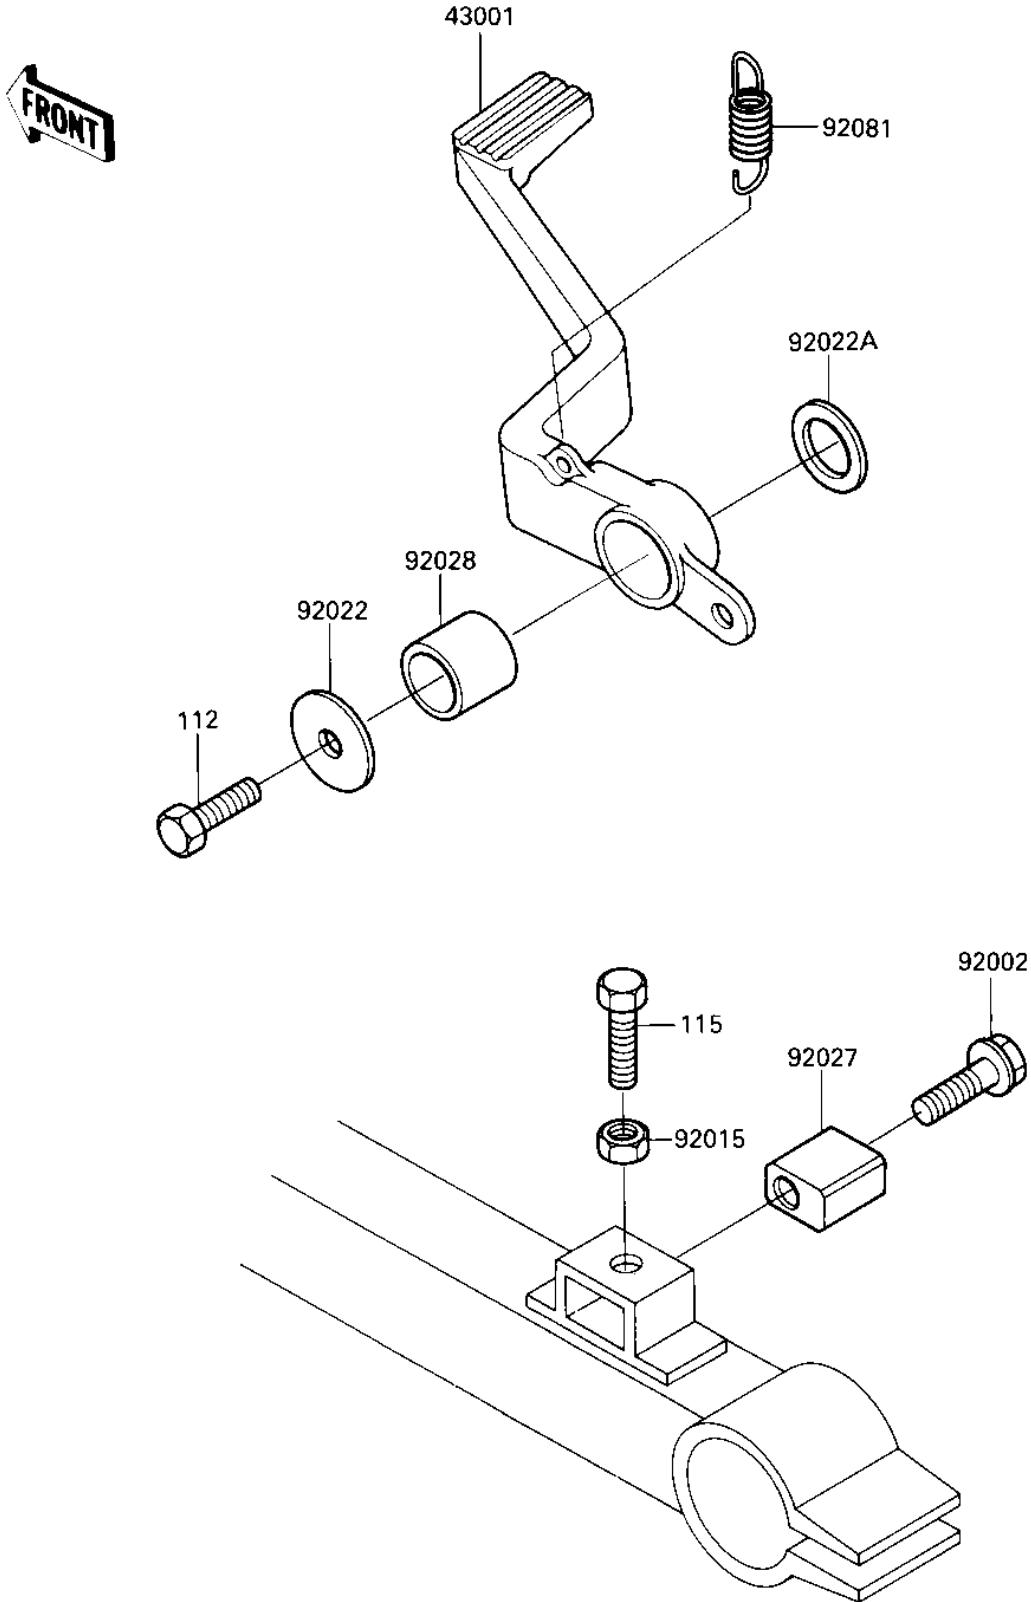

1986 Ninja® PARTS DIAGRAM

BRAKE PEDAL

F2260-0137

1986 Ninja® PARTS LIST

BRAKE PEDAL

ITEM NAME	PART NUMBER	QUANTITY
LEVER-BRAKE,PEDAL (Ref # 43001)	43001-1174	1
BOLT (Ref # 92002)	92002-1340	1
NUT,8MM (Ref # 92015)	92015-1364	1
WASHER,7X28X1.6 (Ref # 92022)	92022-1282	1
WASHER,PLAIN (Ref # 92022A)	92022-326	1
COLLAR,RR CALIPER (Ref # 92027)	92027-1730	1
BUSHING,BRAKE PEDAL (Ref # 92028)	92028-1282	1
SPRING,BRAKE PEDAL (Ref # 92081)	92081-1672	1
BOLT-UPSET 6X14 (Ref # 112)	112B0614	1
BOLT-SMALL-UPSET (Ref # 115)	115X0825	1