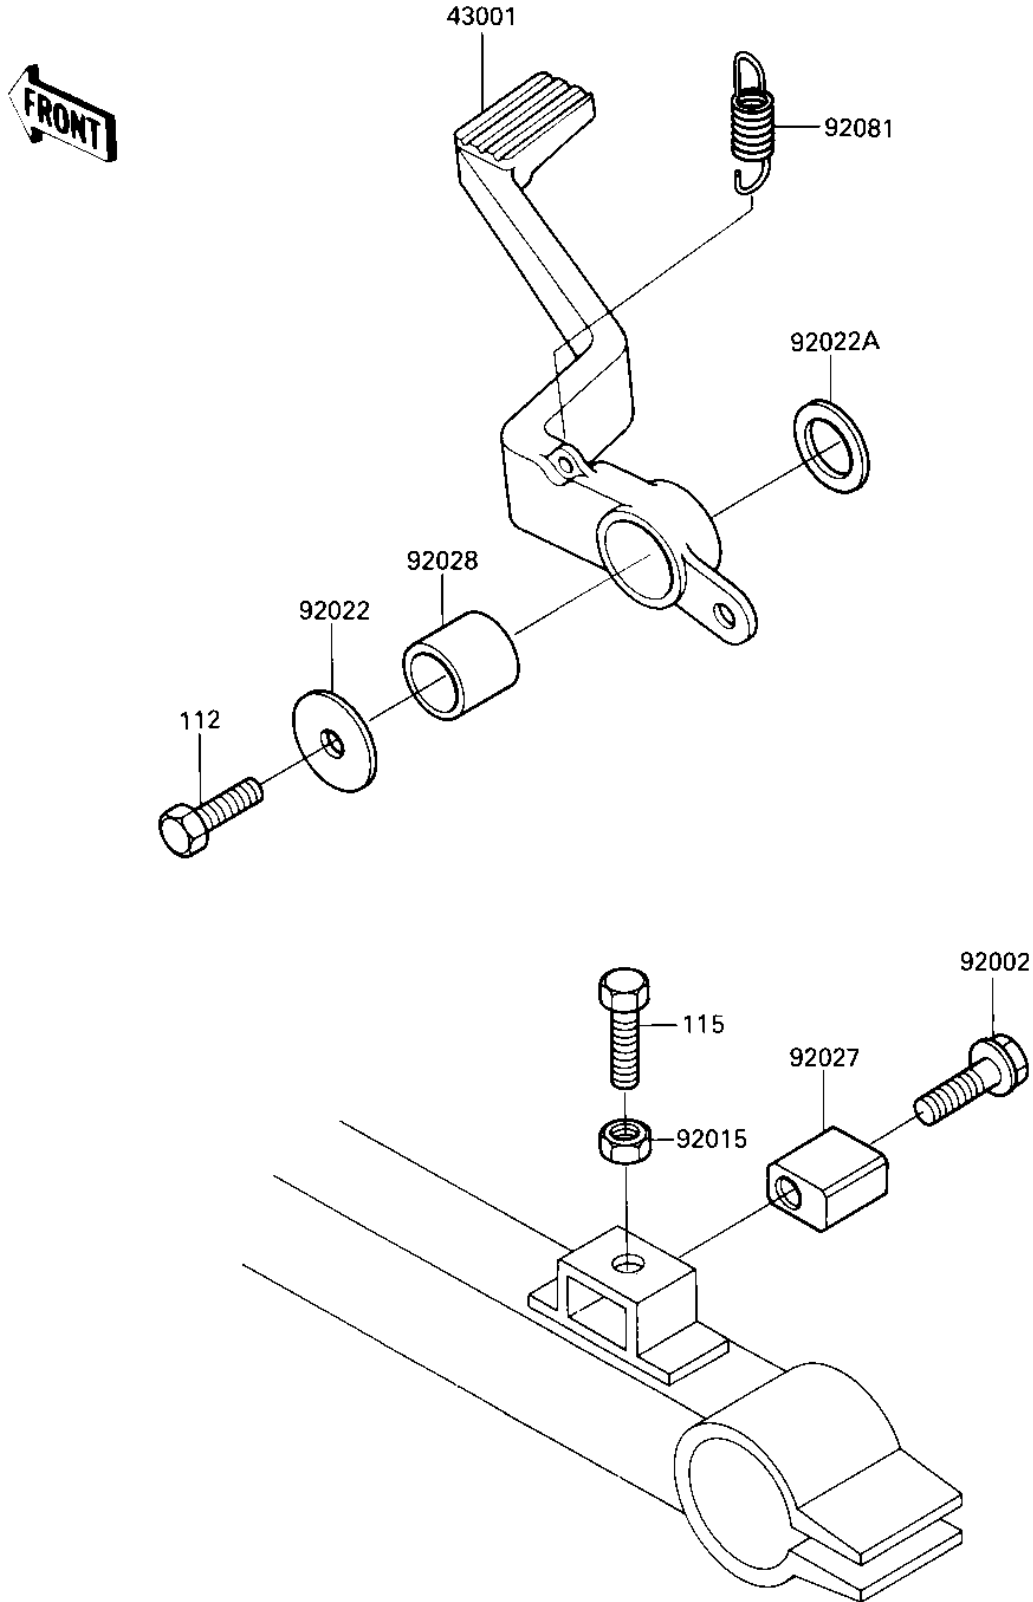

1986 Ninja® PARTS DIAGRAM

BRAKE PEDAL

F2260-0137

1986 Ninja® PARTS LIST

BRAKE PEDAL

ITEM NAME	PART NUMBER	QUANTITY
LEVER-BRAKE,PEDAL (Ref # 43001)	43001-1174	1
BOLT (Ref # 92002)	92002-1340	1
NUT,8MM (Ref # 92015)	92015-1364	1
WASHER,7X28X1.6 (Ref # 92022)	92022-1282	1
WASHER,PLAIN (Ref # 92022A)	92022-326	1
COLLAR,RR CALIPER (Ref # 92027)	92027-1730	1
BUSHING,BRAKE PEDAL (Ref # 92028)	92028-1282	1
SPRING,BRAKE PEDAL (Ref # 92081)	92081-1672	1
BOLT-UPSET 6X14 (Ref # 112)	112B0614	1
BOLT-SMALL-UPSET (Ref # 115)	115X0825	1