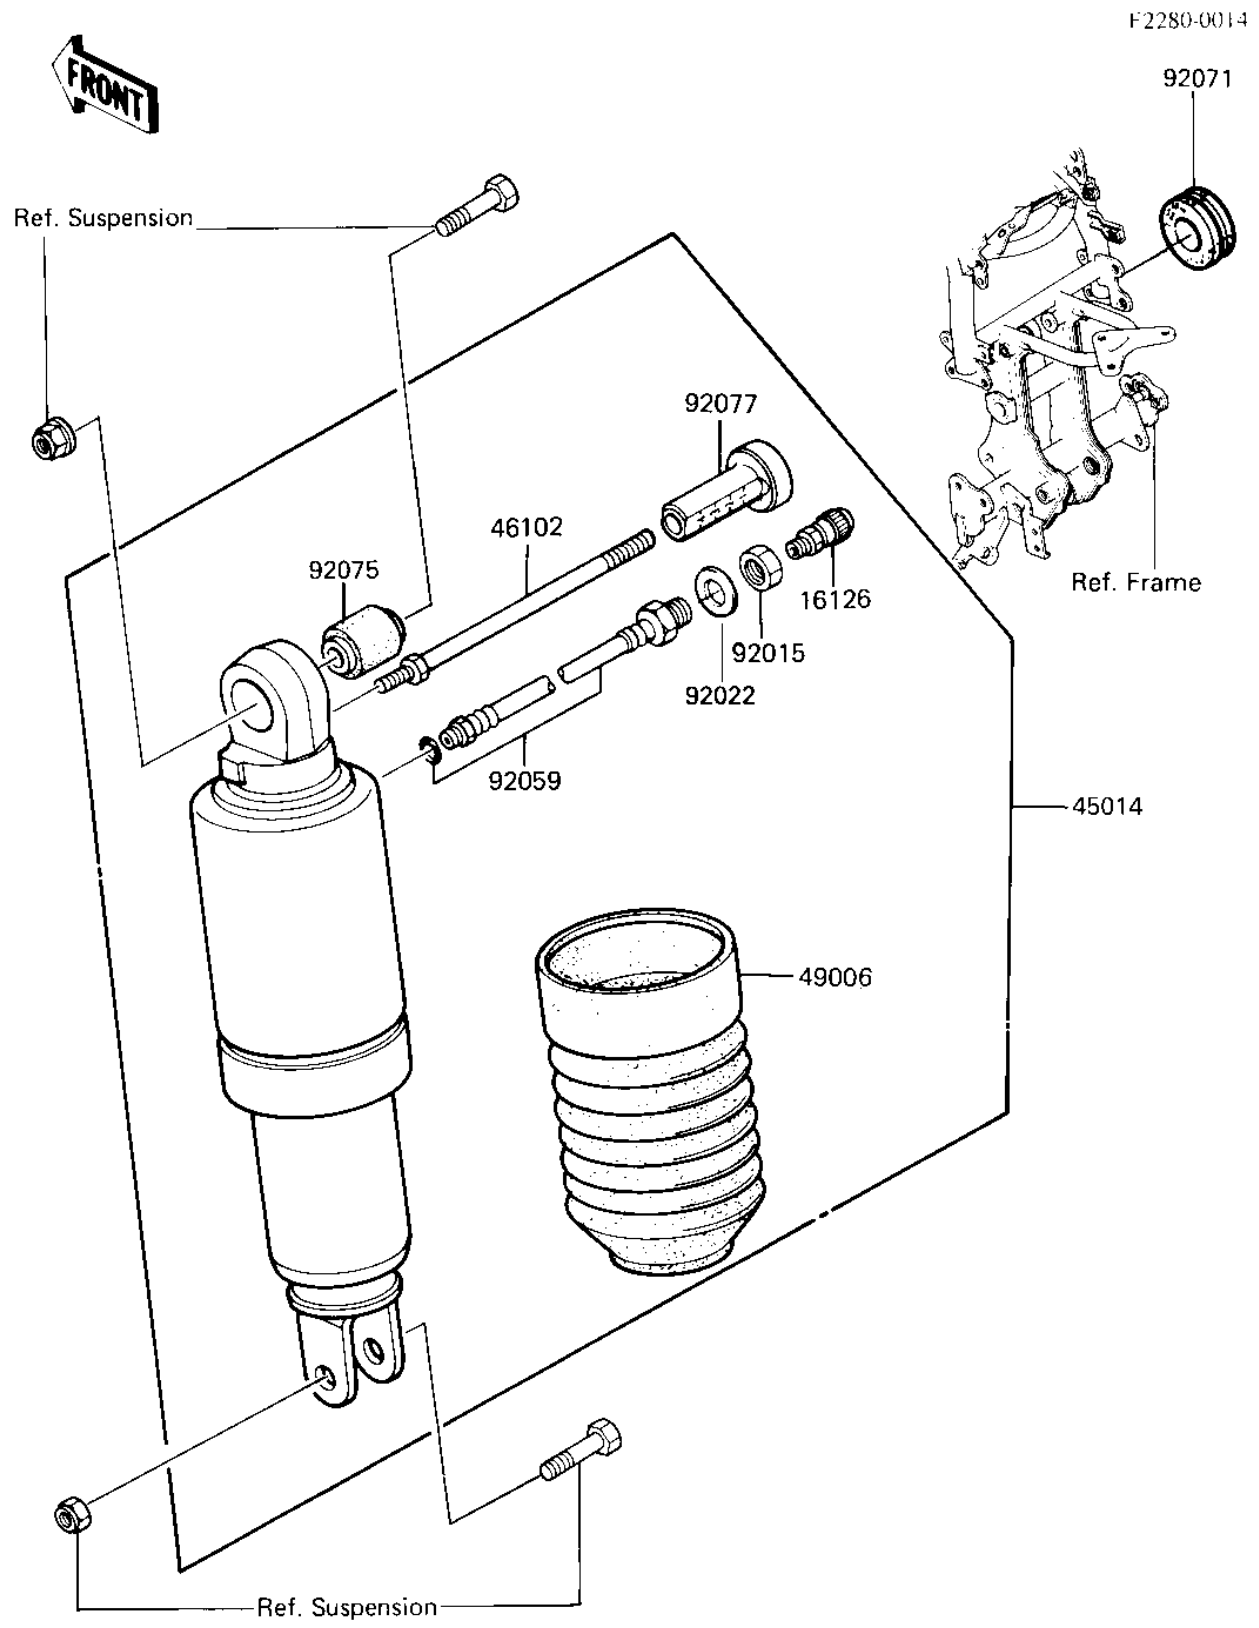

1986 Ninja® PARTS DIAGRAM

SHOCK ABSORBER