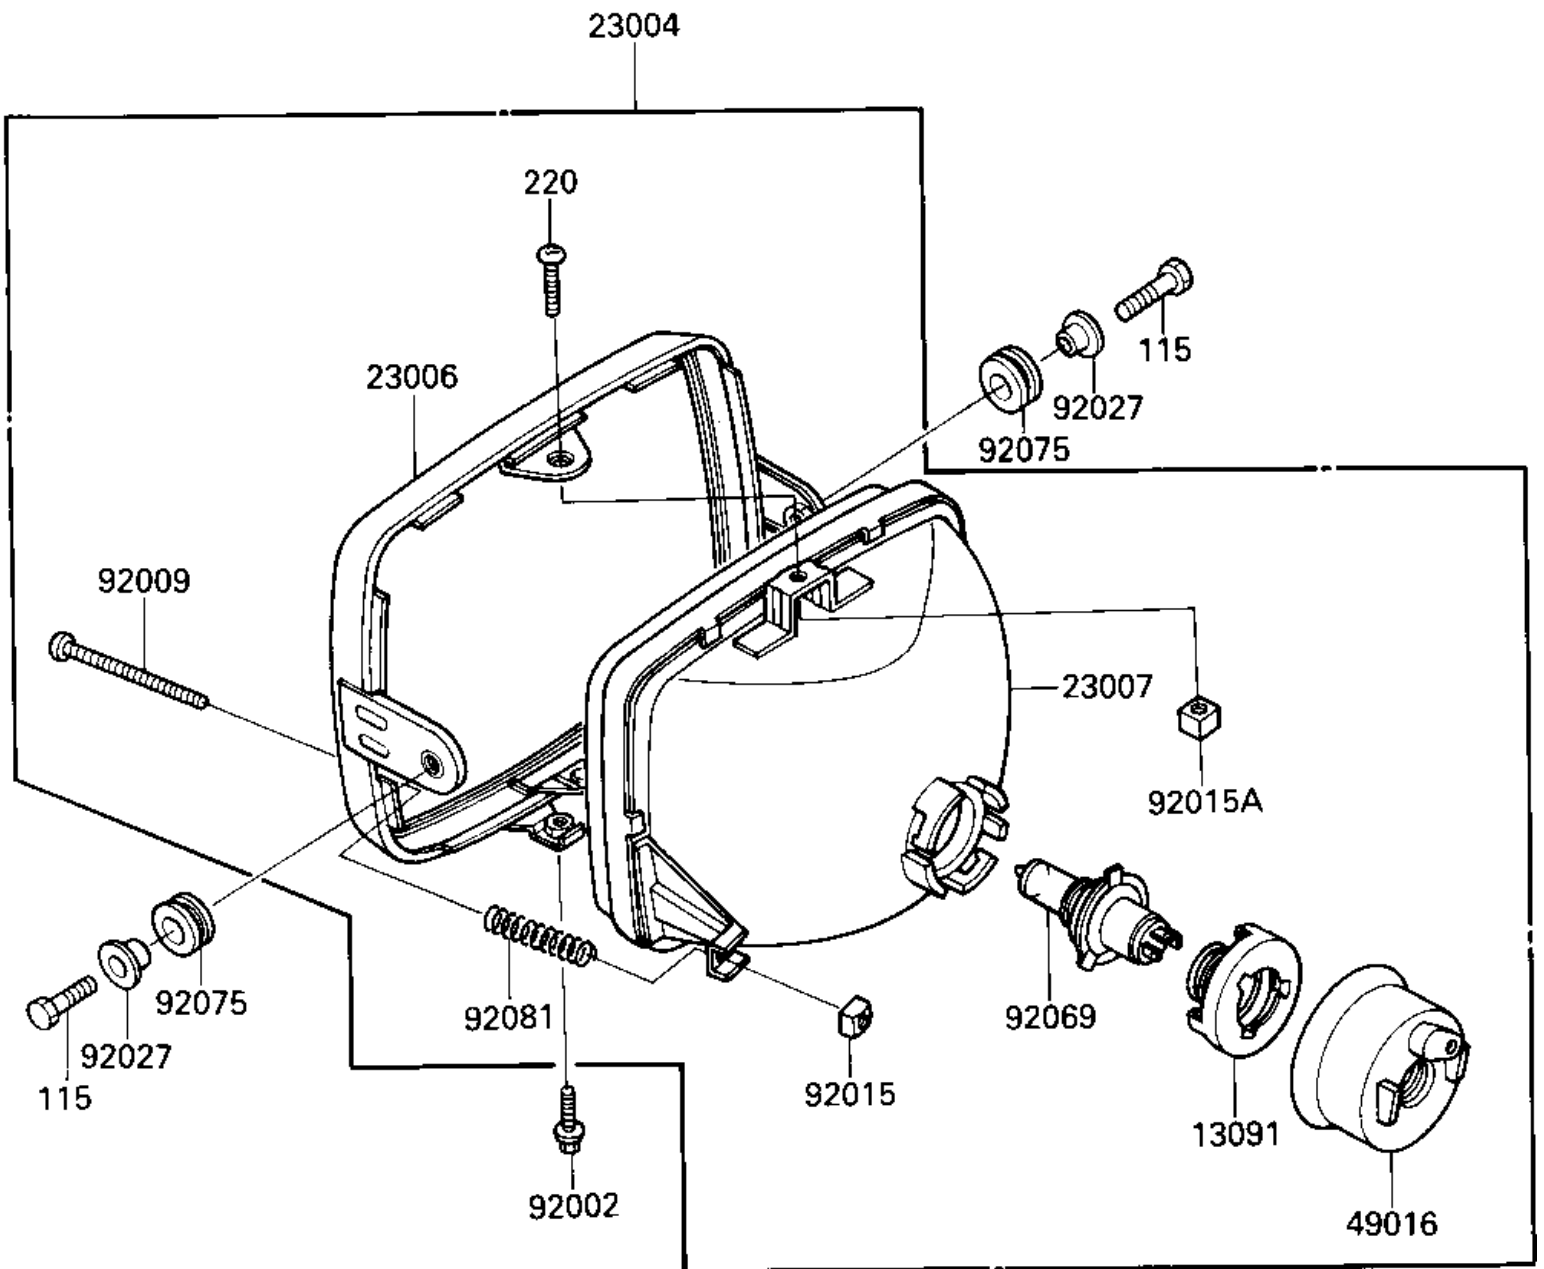

1986 Ninja® PARTS DIAGRAM

HEADLIGHT

F2710-0230

1986 Ninja® PARTS LIST

HEADLIGHT

ITEM NAME	PART NUMBER	QUANTITY
HOLDER,HEAD LAMP SOCK (Ref # 13091)	13091-1036	1
LAMP-HEAD (Ref # 23004)	23004-1164	1
RIM-LAMP (Ref # 23006)	23006-1054	1
LENS-COMP (Ref # 23007)	23007-1109	1
COVER,HEAD LAMP SOCKE (Ref # 49016)	49016-1023	1
BOLT (Ref # 92002)	92002-1350	1
SCREW,HEAD LAMP LENS (Ref # 92009)	92009-1047	1
NUT,4MM (Ref # 92015)	23020-018	1
NUT,5MM (Ref # 92015A)	92015-1157	2
COLLAR,FUEL TANK FITT (Ref # 92027)	92027-1134	2
BULB,12V-60/55W (Ref # 92069)	92069-1002	1
DAMPER (Ref # 92075)	92160-1007	2
SPRING,HEAD LAMP LENS (Ref # 92081)	92081-1103	1
BOLT-SMALL-UPSET 8X25 (Ref # 115)	115G0825	2
SCREW PAN HEAD 5X12 (Ref # 220)	220B0512	2