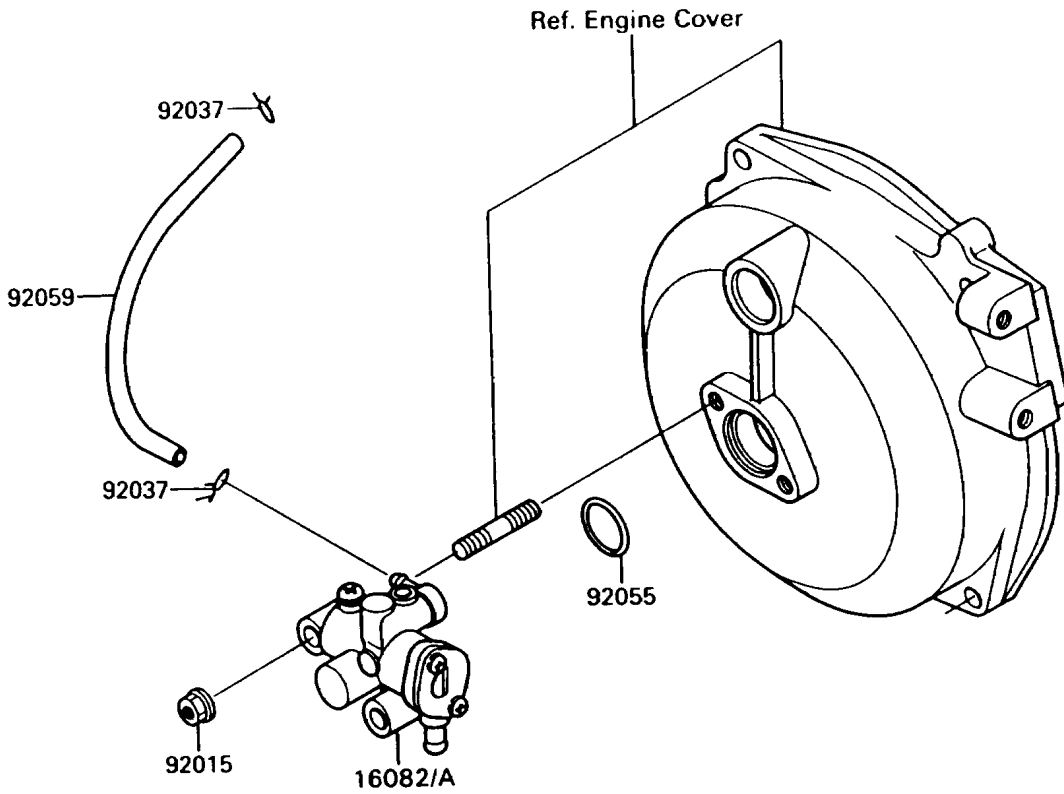

# 1987 300 SX PARTS DIAGRAM

Oil Pump

( E1710 )

# 1987 300 SX PARTS LIST

## Oil Pump

ITEM NAME	PART NUMBER	QUANTITY
PUMP-ASSY-OIL (Ref # 16082)	16082-3709	1
NUT,6MM (Ref # 92015)	92015-3767	2
CLAMP (Ref # 92037)	92037-3722	2
RING-O,19.5X1.5 (Ref # 92055)	92055-055	1
TUBE,3X6X170 (Ref # 92059)	92059-3716	1