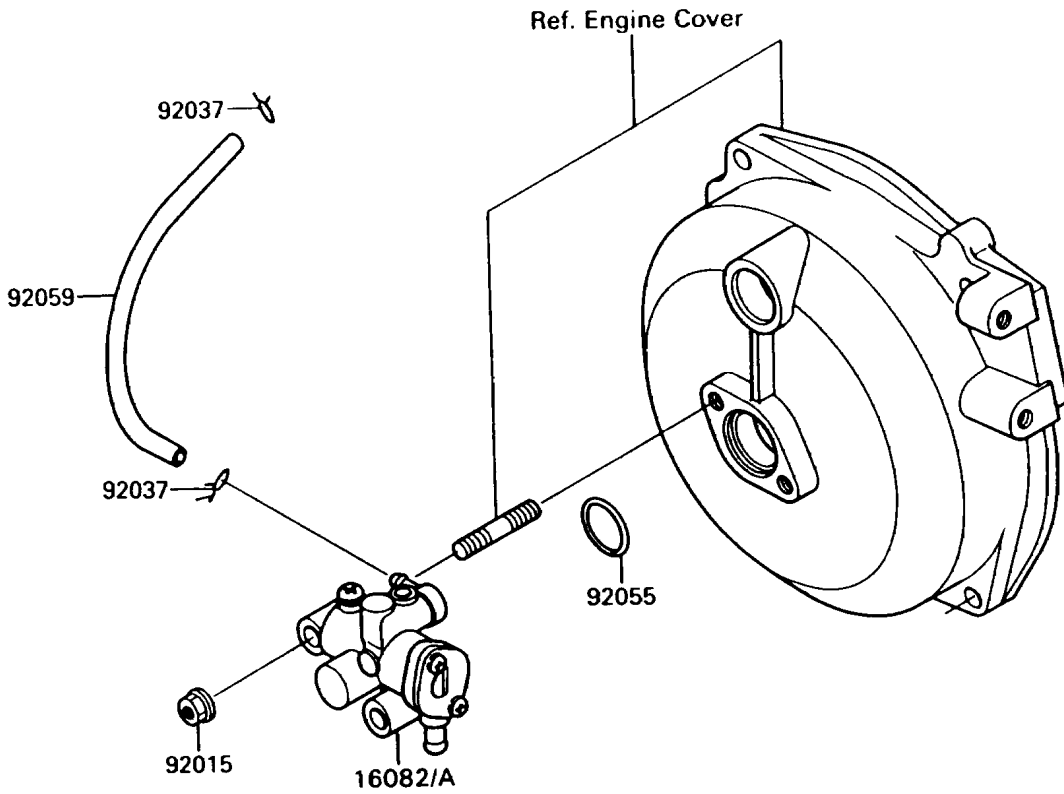

1991 300 SX PARTS DIAGRAM

Oil Pump

(E1710)

1991 300 SX PARTS LIST

Oil Pump

ITEM NAME	PART NUMBER	QUANTITY
PUMP-ASSY-OIL (Ref # 16082A)	16082-3711	1
NUT,6MM (Ref # 92015)	92015-3767	2
CLAMP (Ref # 92037)	92037-3722	2
RING-O,19.5X1.5 (Ref # 92055)	92055-055	1
TUBE,3X6X170 (Ref # 92059)	92059-3716	1