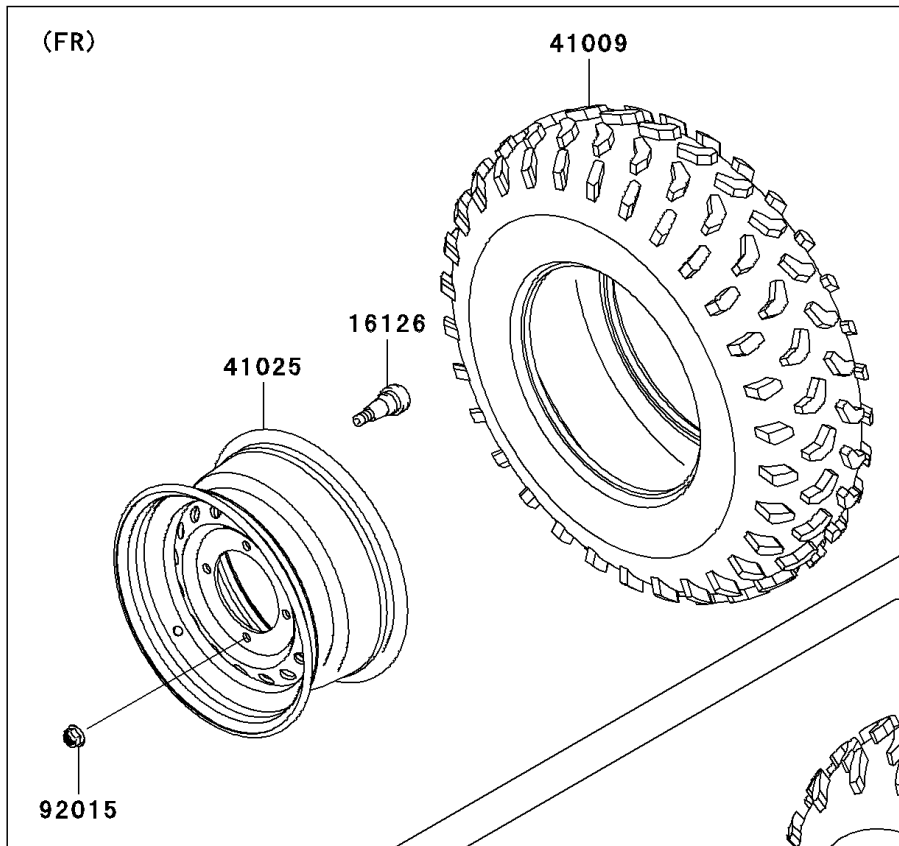

2008 Teryx® 750 4x4 NRA OUTDOORS™ PARTS DIAGRAM

Wheels/Tires

F2210

2008 Teryx® 750 4x4 NRA OUTDOORS™ PARTS LIST

Wheels/Tires

| ITEM NAME | PART NUMBER | QUANTITY |
|---|----------------|----------|
| VALVE (Ref # 16126) | 16126-4001 | 4 |
| TIRE,FR,26X8.00-12,M989 (Ref # 41009) | 41009-0143 | 2 |
| TIRE,RR,26X10.00-12,M990 (Ref # 41009A) | 41009-0144 | 2 |
| RIM,FR,12X6.0AT,CAMOUFLAGE (Ref # 41025) | 41025-0077-16N | 2 |
| RIM,RR,12X8.0AT,CAMOUFLAGE (Ref # 41025A) | 41025-0078-16N | 2 |
| NUT,12MM (Ref # 92015) | 92015-1706 | 16 |