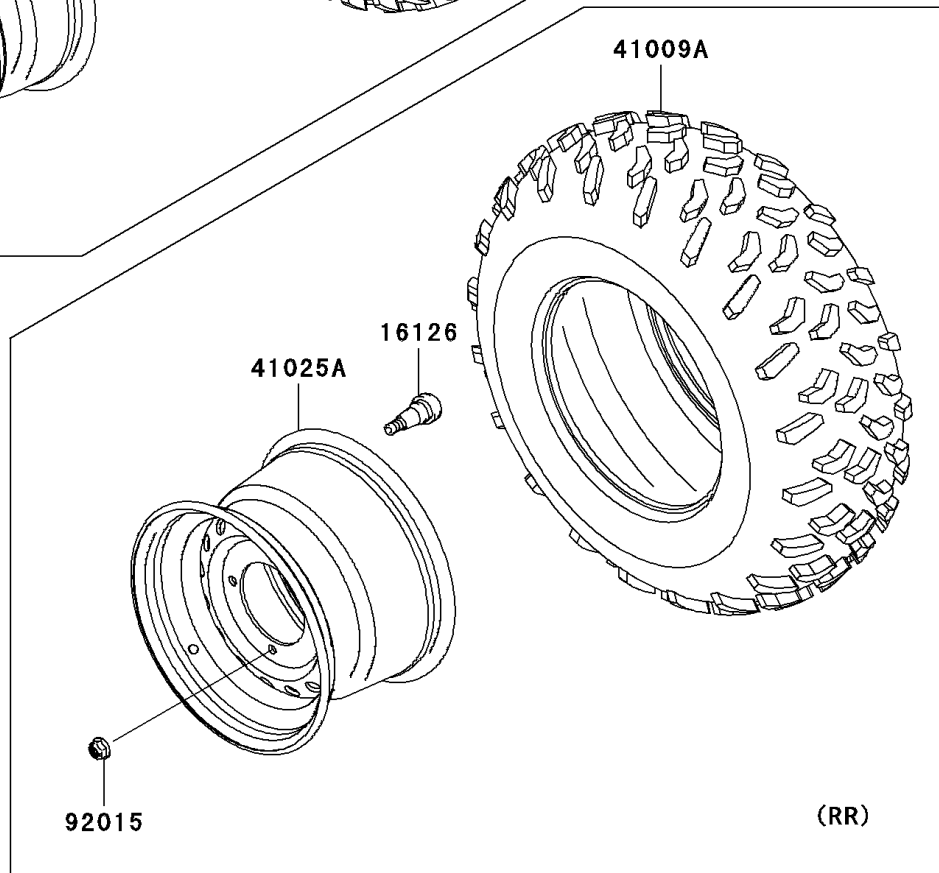

2008 Teryx® 750 4x4 NRA OUTDOORS™ PARTS DIAGRAM

Wheels/Tires

F2210

2008 Teryx® 750 4x4 NRA OUTDOORS™ PARTS LIST

Wheels/Tires

| ITEM NAME | PART NUMBER | QUANTITY |
|---|----------------|----------|
| VALVE (Ref # 16126) | 16126-4001 | 4 |
| TIRE,FR,26X8.00-12,M989 (Ref # 41009) | 41009-0143 | 2 |
| TIRE,RR,26X10.00-12,M990 (Ref # 41009A) | 41009-0144 | 2 |
| RIM,FR,12X6.0AT,CAMOUFLAGE (Ref # 41025) | 41025-0077-16N | 2 |
| RIM,RR,12X8.0AT,CAMOUFLAGE (Ref # 41025A) | 41025-0078-16N | 2 |
| NUT,12MM (Ref # 92015) | 92015-1706 | 16 |