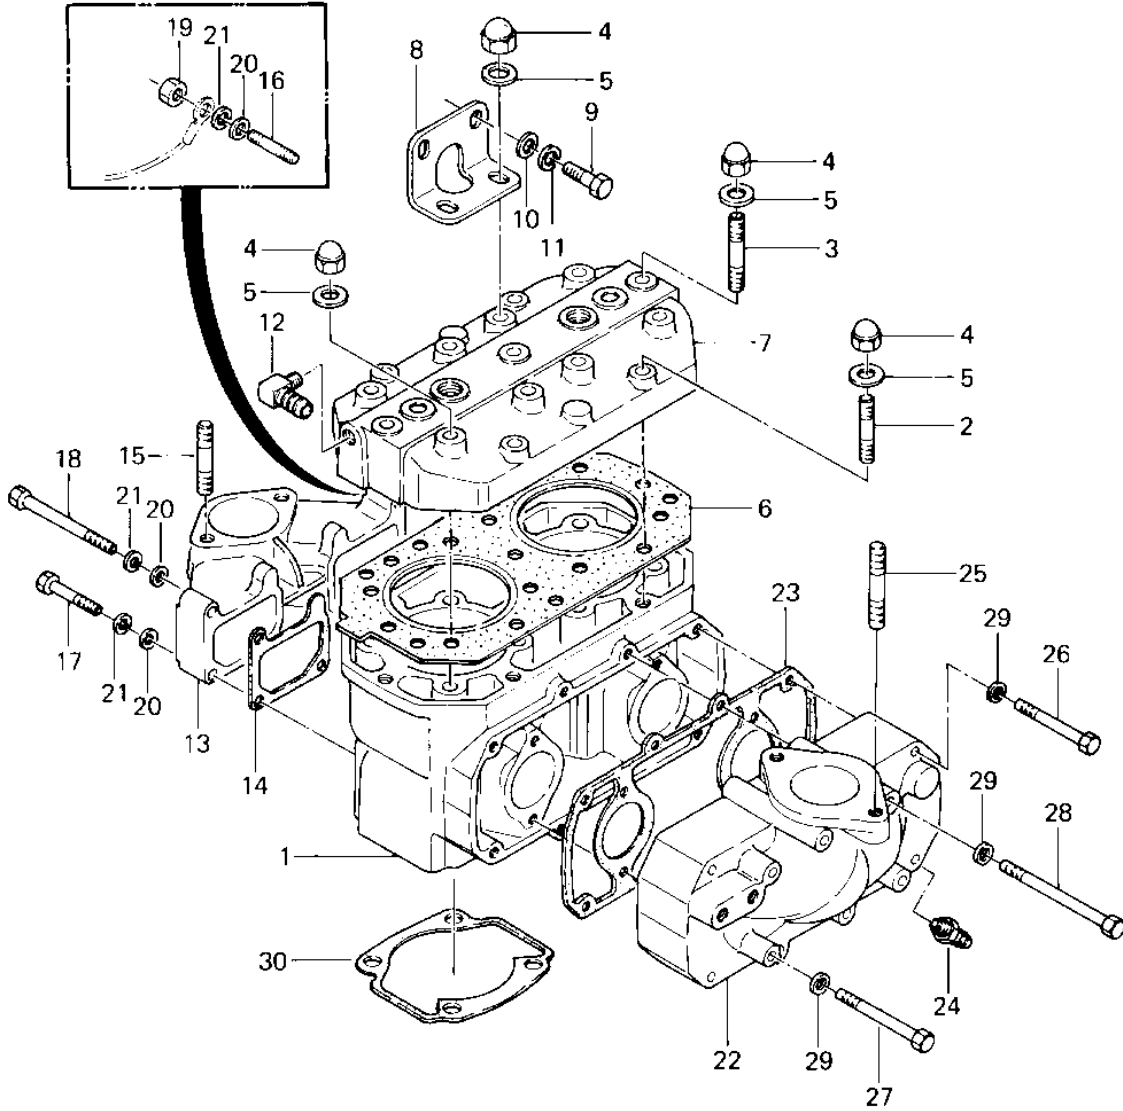

# 1983 JS440 PARTS DIAGRAM

CYLINDER HEAD/CYLINDER ('82-'83 JS440-A6)

# 1983 JS440 PARTS LIST

CYLINDER HEAD/CYLINDER ('82-'83 JS440-A6)

ITEM NAME	PART NUMBER	QUANTITY
CYLINDER-ENGINE (Ref # 1)	11005-3704	1
STUD,8X42 (Ref # 2)	92004-3016	4
STUD,8X50 (Ref # 3)	92004-3017	3
NUT-CAP,8MM (Ref # 4)	92015-3003	15
WASHER (Ref # 5)	411S0800	15
GASKET-HEAD (Ref # 6)	11004-3707	1
HEAD-COMP-CYLINDER (Ref # 7)	11008-3002-YR	1
BRACKET,CARBURETOR (Ref # 8)	11034-3011	1
BOLT 6X14 (Ref # 9)	110R0614	2
WASHER (Ref # 10)	411S0600	2
WASHER-SPRING,6MM (Ref # 11)	461S0600	2
ELBOW-WATER HOSE (Ref # 12)	52014-3002	1
MANIFOLD-INTAKE (Ref # 13)	59076-505-YR	1
GASKET,INTAKE (Ref # 14)	11009-3785	2
STUD,8X35 (Ref # 15)	172R0835	2
STUD,6X35 (Ref # 16)	171R0635	1
BOLT 6X35 (Ref # 17)	110R0635	3
BOLT,6X70 (Ref # 18)	110R0670	2
NUT,6M/M (Ref # 19)	311R0600	1
WASHER (Ref # 20)	410S0600	6
WASHER-SPRING,6MM (Ref # 21)	461S0600	6
MANIFOLD-EXHAUST (Ref # 22)	59081-504-YR	1
GASKET,EXHAUST MANIF (Ref # 23)	11009-3779	1
JOINT,HOSE (Ref # 24)	92005-3001	1
STUD,8X35 (Ref # 25)	172R0835	2
BOLT,6X50 (Ref # 26)	110R0650	6
BOLT,6X70 (Ref # 27)	110R0670	4
BOLT,6X85 (Ref # 28)	110R0685	2
WASHER (Ref # 29)	410S0600	12