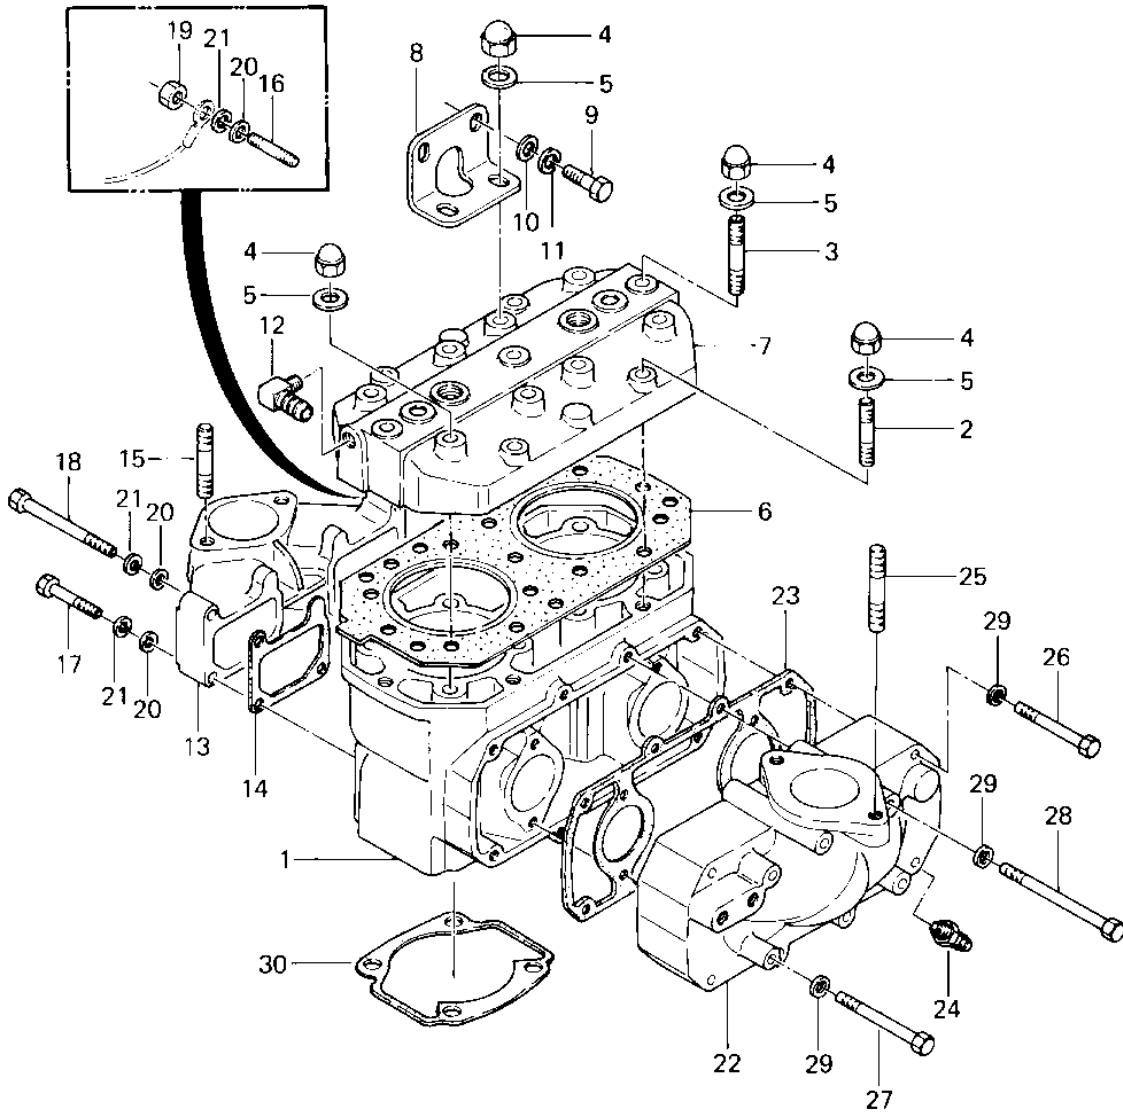

# 1983 JS440 PARTS DIAGRAM

CYLINDER HEAD/CYLINDER ('82-'83 JS440-A6)

# 1983 JS440 PARTS LIST

CYLINDER HEAD/CYLINDER ('82-'83 JS440-A6)

ITEM NAME	PART NUMBER	QUANTITY
CYLINDER-ENGINE (Ref # 1)	11005-3704	1
STUD,8X42 (Ref # 2)	92004-3016	4
STUD,8X50 (Ref # 3)	92004-3017	3
NUT-CAP,8MM (Ref # 4)	92015-3003	15
WASHER (Ref # 5)	411S0800	15
GASKET-HEAD (Ref # 6)	11004-3707	1
HEAD-COMP-CYLINDER (Ref # 7)	11008-3002-YR	1
BRACKET,CARBURETOR (Ref # 8)	11034-3011	1
BOLT 6X14 (Ref # 9)	110R0614	2
WASHER (Ref # 10)	411S0600	2
WASHER-SPRING,6MM (Ref # 11)	461S0600	2
ELBOW-WATER HOSE (Ref # 12)	52014-3002	1
MANIFOLD-INTAKE (Ref # 13)	59076-505-YR	1
GASKET,INTAKE (Ref # 14)	11009-3785	2
STUD,8X35 (Ref # 15)	172R0835	2
STUD,6X35 (Ref # 16)	171R0635	1
BOLT 6X35 (Ref # 17)	110R0635	3
BOLT,6X70 (Ref # 18)	110R0670	2
NUT,6M/M (Ref # 19)	311R0600	1
WASHER (Ref # 20)	410S0600	6
WASHER-SPRING,6MM (Ref # 21)	461S0600	6
MANIFOLD-EXHAUST (Ref # 22)	59081-504-YR	1
GASKET,EXHAUST MANIF (Ref # 23)	11009-3779	1
JOINT,HOSE (Ref # 24)	92005-3001	1
STUD,8X35 (Ref # 25)	172R0835	2
BOLT,6X50 (Ref # 26)	110R0650	6
BOLT,6X70 (Ref # 27)	110R0670	4
BOLT,6X85 (Ref # 28)	110R0685	2
WASHER (Ref # 29)	410S0600	12