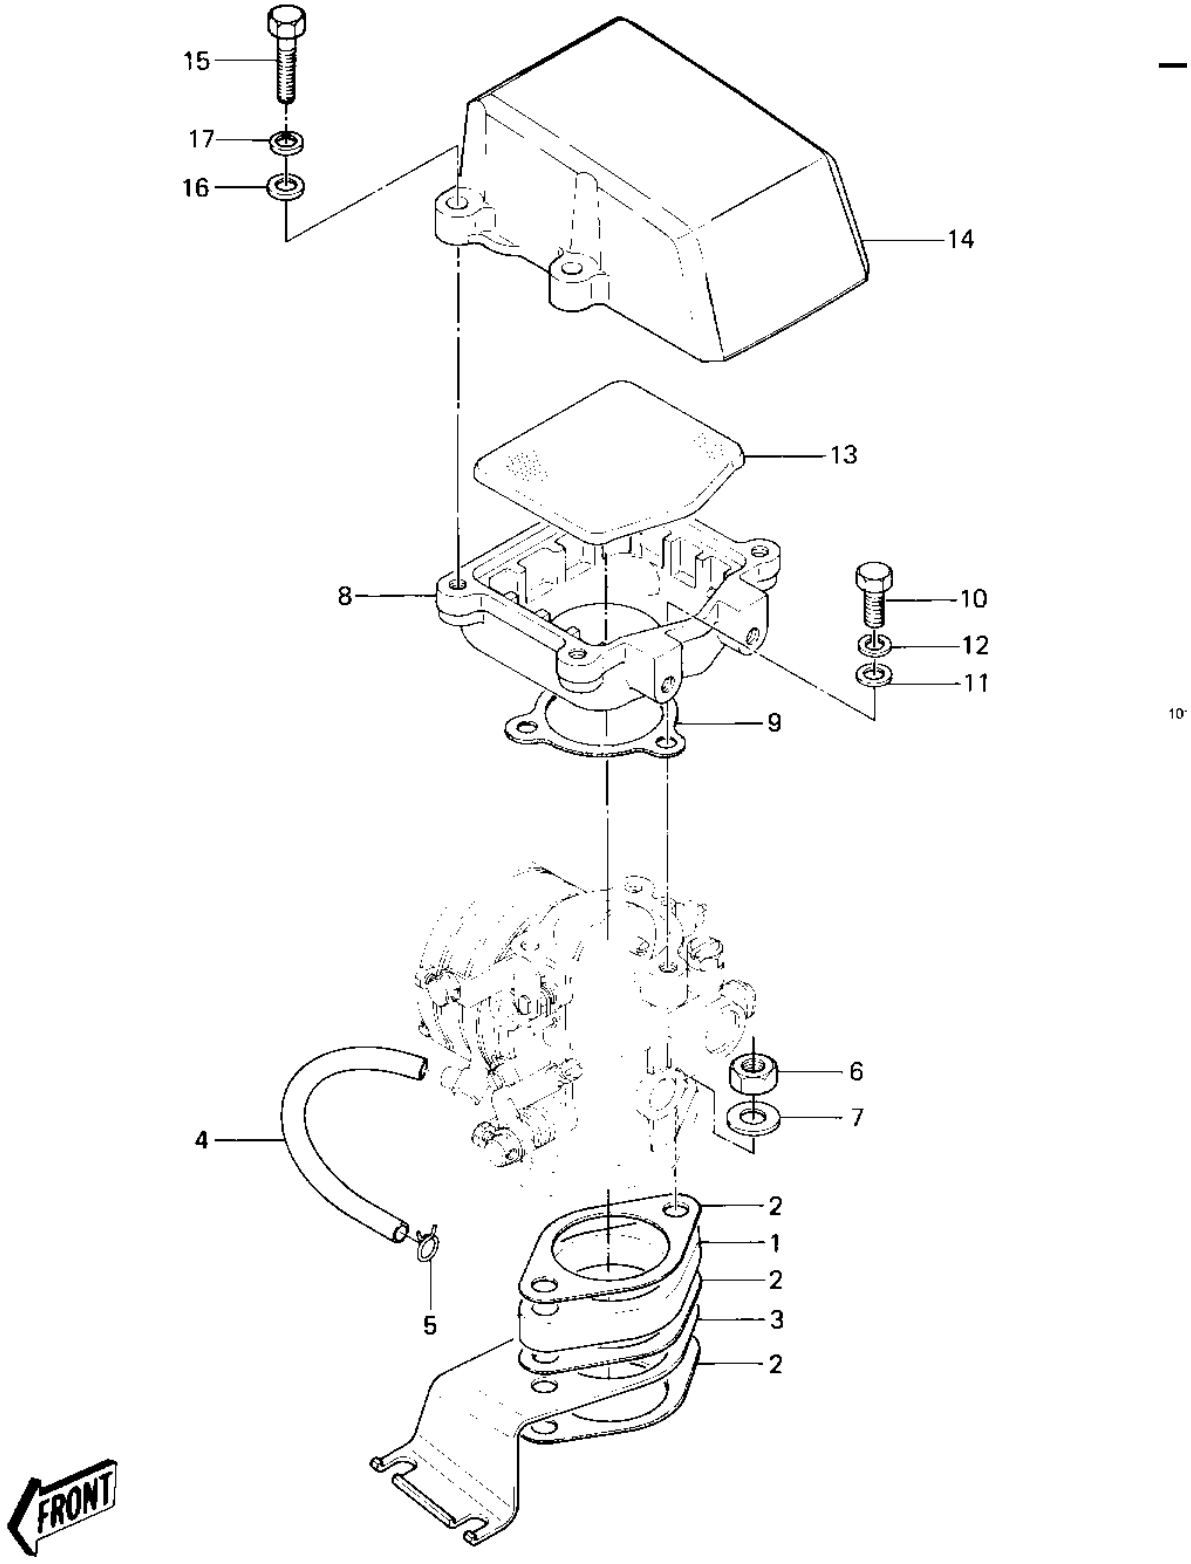

1982 JS440 PARTS DIAGRAM

CARBURETOR BRACKETS/FLAME ARRESTER ('82-

1982 JS440 PARTS LIST

CARBURETOR BRACKETS/FLAME ARRESTER ('82-

ITEM NAME	PART NUMBER	QUANTITY
INSULATOR (Ref # 1)	16061-511	1
GASKET,INSULATOR (Ref # 2)	11009-3786	3
BRACKET,CONTROL (Ref # 3)	11034-3004	1
PIPE,PULS (Ref # 4)	92059-518	1
CLAMP,SPARK PLUG CAP (Ref # 5)	92037-1173	1
NUT 6M/M (Ref # 6)	312R0600	2
WASHER (Ref # 7)	410S0800	2
CASE,FLAME ARRESTER (Ref # 8)	32099-2169	1
GASKET (Ref # 9)	11060-3702	1
BOLT-6X18 (Ref # 10)	110R0618	3
WASHER (Ref # 11)	410S0600	3
WASHER-SPRING,6MM (Ref # 12)	461S0600	3
ARRESTER-FLAME (Ref # 13)	59006-3706	1
COVER-INTAKE (Ref # 14)	59421-3001-YR	1
BOLT,6X30 (Ref # 15)	92001-3022	4
WASHER (Ref # 16)	410S0600	4
WASHER-SPRING,6MM (Ref # 17)	461S0600	4