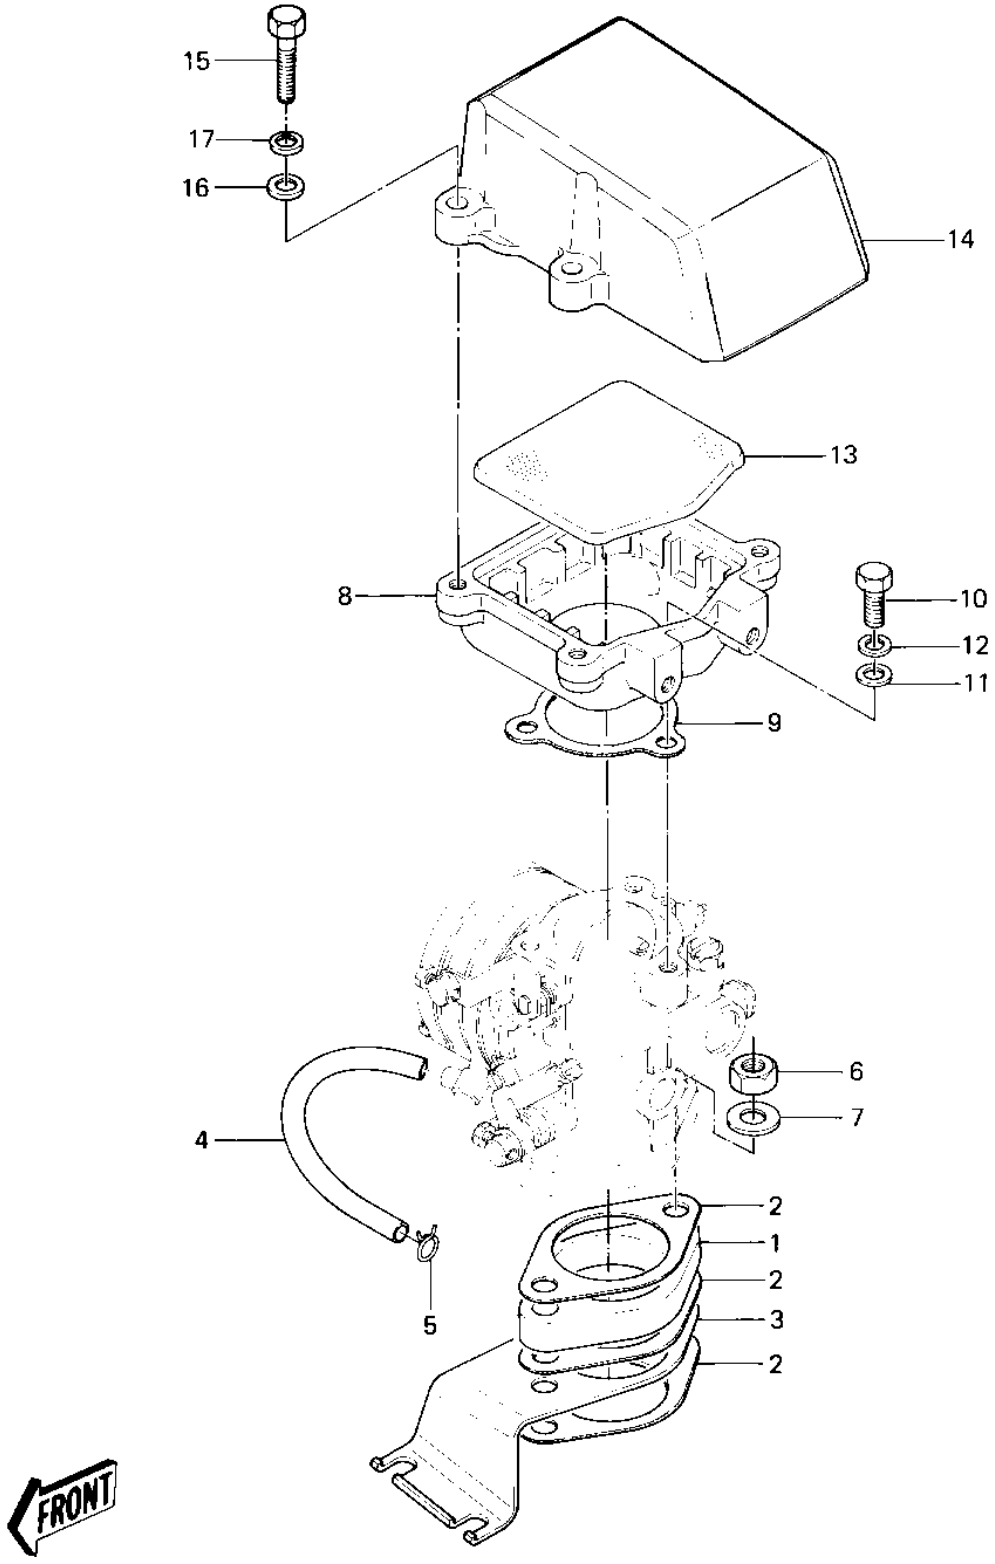

1982 JS440 PARTS DIAGRAM

CARBURETOR BRACKETS/FLAME ARRESTER ('82-

—
—

10*

1982 JS440 PARTS LIST

CARBURETOR BRACKETS/FLAME ARRESTER ('82-

| ITEM NAME | PART NUMBER | QUANTITY |
|--------------------------------|---------------|----------|
| INSULATOR (Ref # 1) | 16061-511 | 1 |
| GASKET,INSULATOR (Ref # 2) | 11009-3786 | 3 |
| BRACKET,CONTROL (Ref # 3) | 11034-3004 | 1 |
| PIPE,PULS (Ref # 4) | 92059-518 | 1 |
| CLAMP,SPARK PLUG CAP (Ref # 5) | 92037-1173 | 1 |
| NUT 6M/M (Ref # 6) | 312R0600 | 2 |
| WASHER (Ref # 7) | 410S0800 | 2 |
| CASE,FLAME ARRESTER (Ref # 8) | 32099-2169 | 1 |
| GASKET (Ref # 9) | 11060-3702 | 1 |
| BOLT-6X18 (Ref # 10) | 110R0618 | 3 |
| WASHER (Ref # 11) | 410S0600 | 3 |
| WASHER-SPRING,6MM (Ref # 12) | 461S0600 | 3 |
| ARRESTER-FLAME (Ref # 13) | 59006-3706 | 1 |
| COVER-INTAKE (Ref # 14) | 59421-3001-YR | 1 |
| BOLT,6X30 (Ref # 15) | 92001-3022 | 4 |
| WASHER (Ref # 16) | 410S0600 | 4 |
| WASHER-SPRING,6MM (Ref # 17) | 461S0600 | 4 |