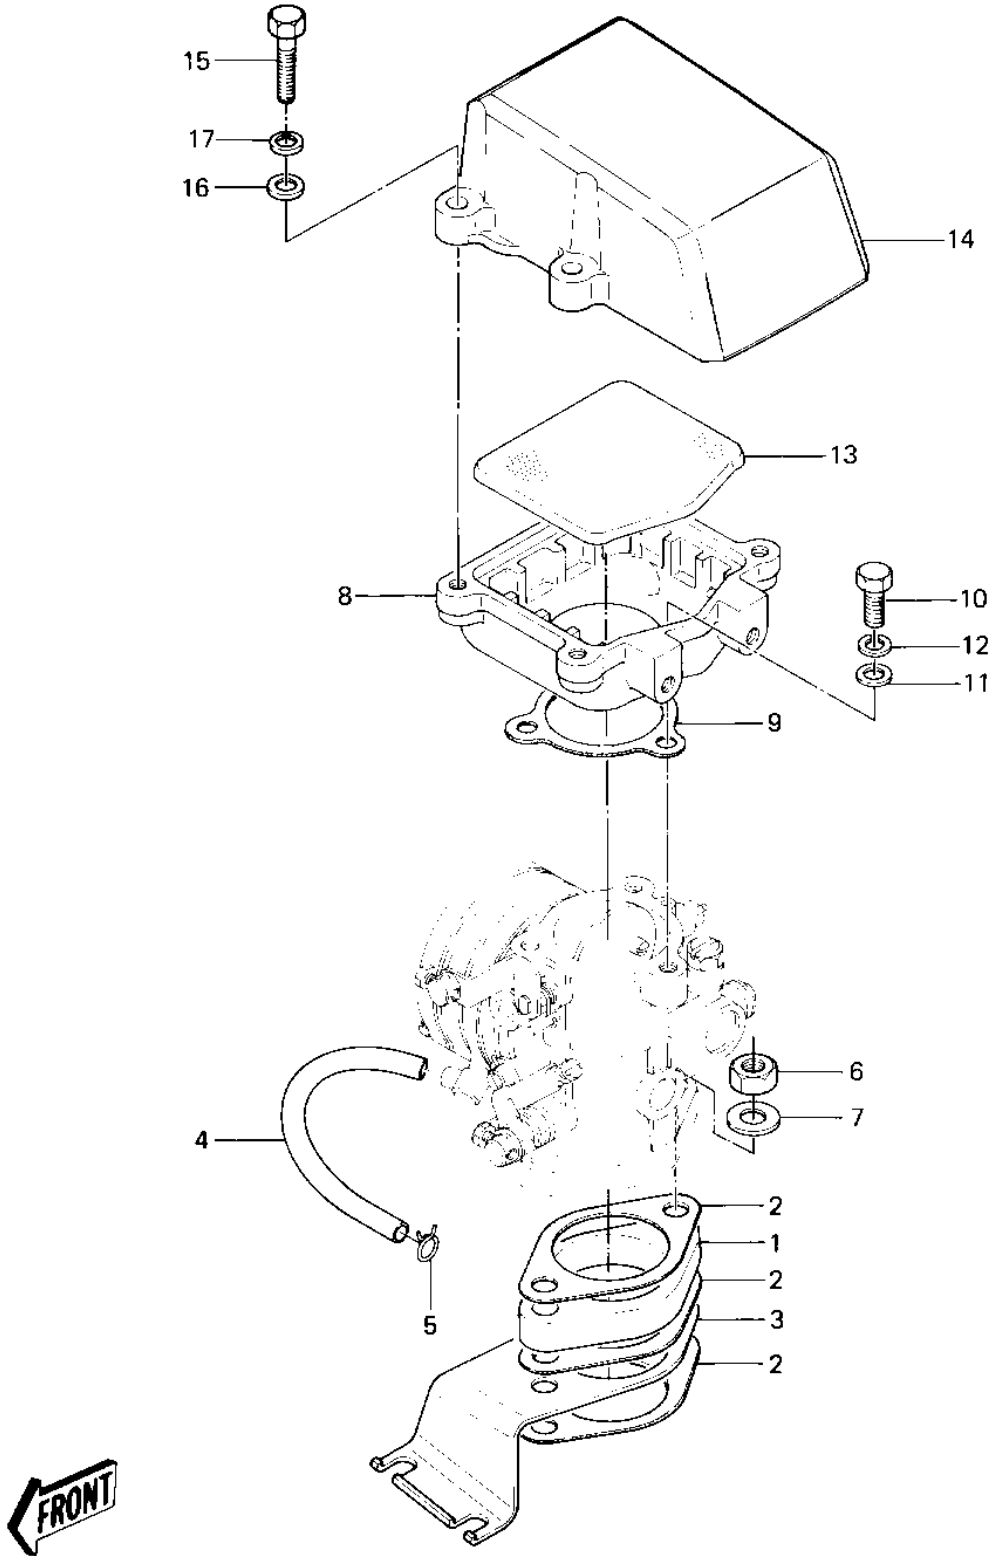

1983 JS440 PARTS DIAGRAM

CARBURETOR BRACKETS/FLAME ARRESTER ('82-

—
—

10*

1983 JS440 PARTS LIST

CARBURETOR BRACKETS/FLAME ARRESTER ('82-

ITEM NAME	PART NUMBER	QUANTITY
INSULATOR (Ref # 1)	16061-511	1
GASKET,INSULATOR (Ref # 2)	11009-3786	3
BRACKET,CONTROL (Ref # 3)	11034-3004	1
PIPE,PULS (Ref # 4)	92059-518	1
CLAMP,SPARK PLUG CAP (Ref # 5)	92037-1173	1
NUT 6M/M (Ref # 6)	312R0600	2
WASHER (Ref # 7)	410S0800	2
CASE,FLAME ARRESTER (Ref # 8)	32099-2169	1
GASKET (Ref # 9)	11060-3702	1
BOLT-6X18 (Ref # 10)	110R0618	3
WASHER (Ref # 11)	410S0600	3
WASHER-SPRING,6MM (Ref # 12)	461S0600	3
ARRESTER-FLAME (Ref # 13)	59006-3706	1
COVER-INTAKE (Ref # 14)	59421-3001-YR	1
BOLT,6X30 (Ref # 15)	92001-3022	4
WASHER (Ref # 16)	410S0600	4
WASHER-SPRING,6MM (Ref # 17)	461S0600	4