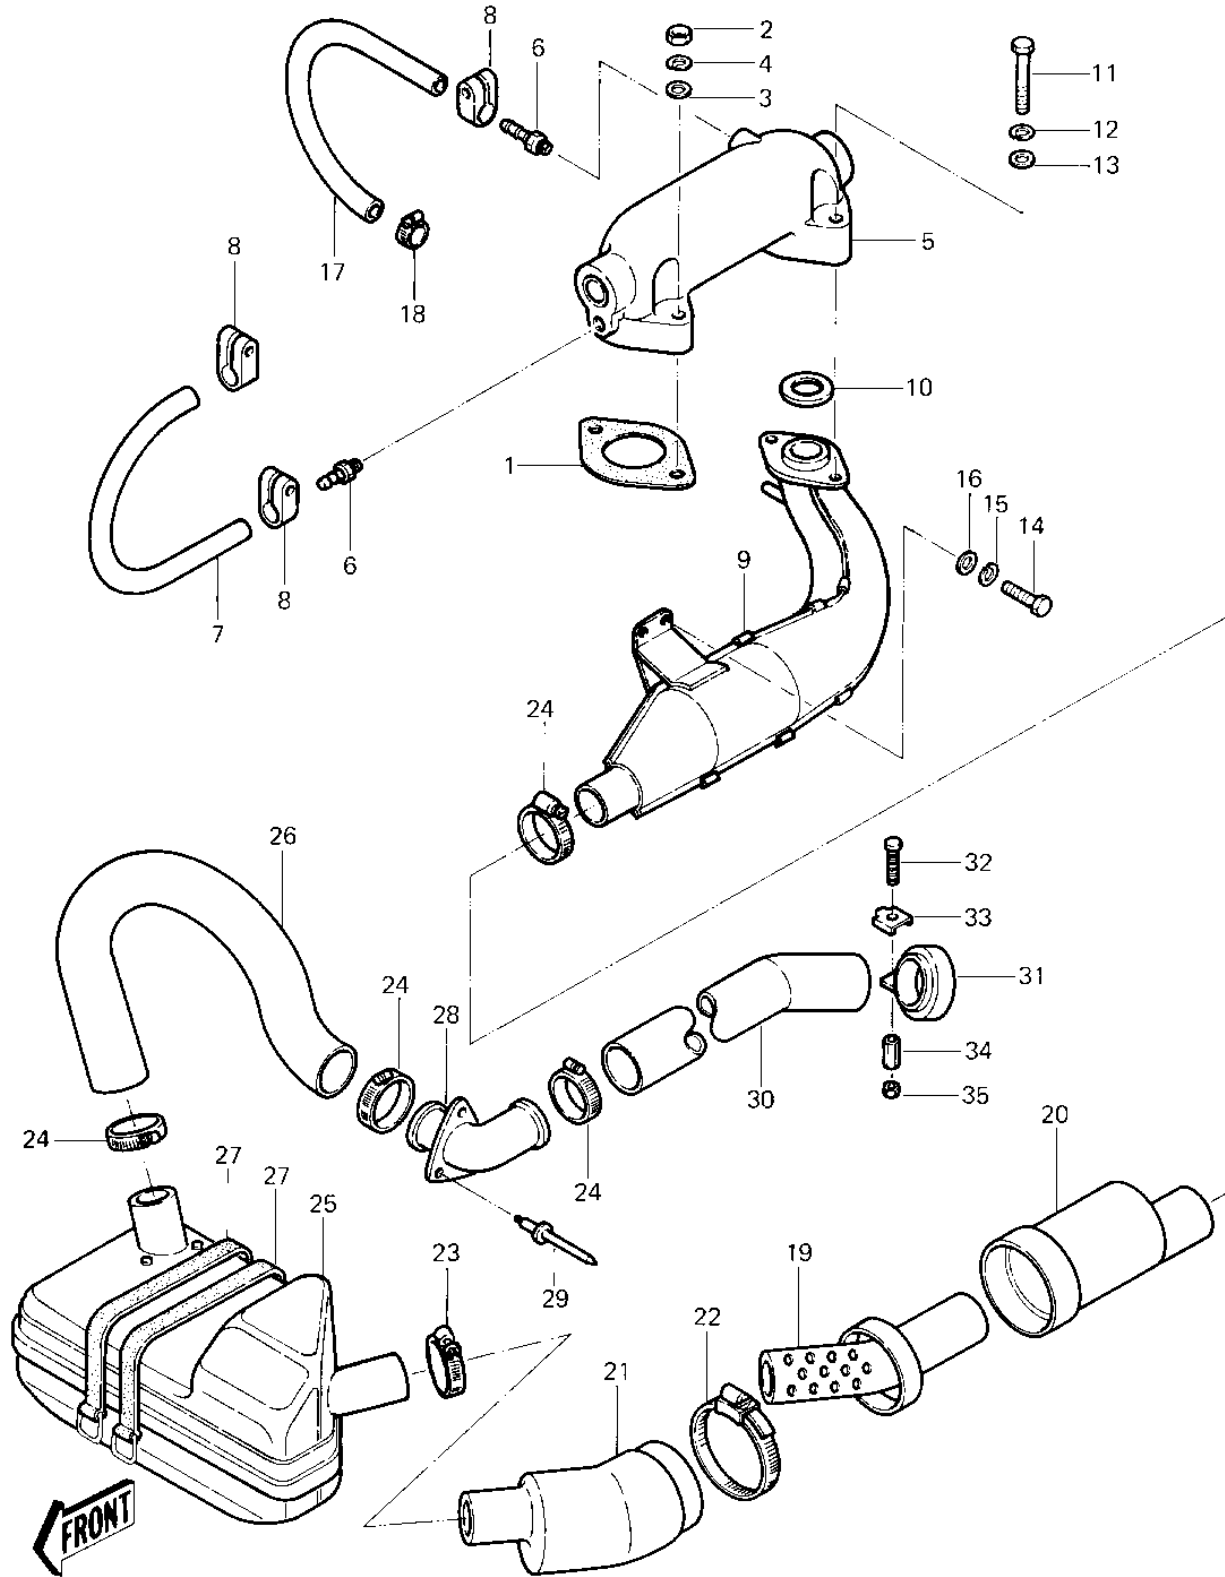

1982 JS440 PARTS DIAGRAM

MUFFLER ('82-'83 JS440-A6/A7)

1982 JS440 PARTS LIST

MUFFLER ('82-'83 JS440-A6/A7)

ITEM NAME	PART NUMBER	QUANTITY
GASKET,EXHAUST (Ref # 1)	11060-3710	1
NUT,8 M/M (Ref # 2)	311M0800	2
WASHER (Ref # 3)	410S0800	2
WASHER SPRING 8MM (Ref # 4)	461S0800	2
PIPE-EXHAUST (Ref # 5)	18049-3006-YR	1
JOINT,HOSE (Ref # 6)	92005-3001	2
TUBE,9X190 (Ref # 7)	92059-3021	1
CLAMP,HOSE (Ref # 8)	92037-504	3
EXPANSION CHAMBER (Ref # 9)	18001-520	1
GASKET,EXHAUST (Ref # 10)	11009-3784	1
BOLT,8X45 (Ref # 11)	110R0845	2
WASHER SPRING 8MM (Ref # 12)	461S0800	2
WASHER (Ref # 13)	410S0800	2
BOLT,8X20 (Ref # 14)	110R0820	2
WASHER SPRING 8MM (Ref # 15)	461S0800	2
WASHER (Ref # 16)	410S0800	2
HOSE (Ref # 17)	92059-523	1
CLAMP,HOSE (Ref # 18)	92037-504	1
PIPE-RESNTR. CONNECTR (Ref # 19)	59151-528	1
TUBE (Ref # 20)	92059-542	1
TUBE (Ref # 21)	92059-543	1
CLAMP (Ref # 22)	92037-541	1
CLAMP,HOSE (Ref # 23)	92037-506	1
CLAMP (Ref # 24)	92037-509	4
MUFFLER-COMP,WATERBOX (Ref # 25)	49070-3714	1
HOSE (Ref # 26)	92059-528	1
BAND (Ref # 27)	92072-511	2
PIPE,TAIL (Ref # 28)	59156-506	1
RIVET (Ref # 29)	59281-506	3

1982 JS440 PARTS LIST

MUFFLER ('82-'83 JS440-A6/A7)

ITEM NAME	PART NUMBER	QUANTITY
HOSE, TAIL (Ref # 30)	92059-549	1
CLAMP (Ref # 31)	92037-545	1
SCREW, 6X45 (Ref # 32)	92009-3747	1
WASHER (Ref # 33)	92095-513	1
NUT, 6M/M (Ref # 34)	92015-532	1
NUT, 6M/M (Ref # 35)	311R0600	1