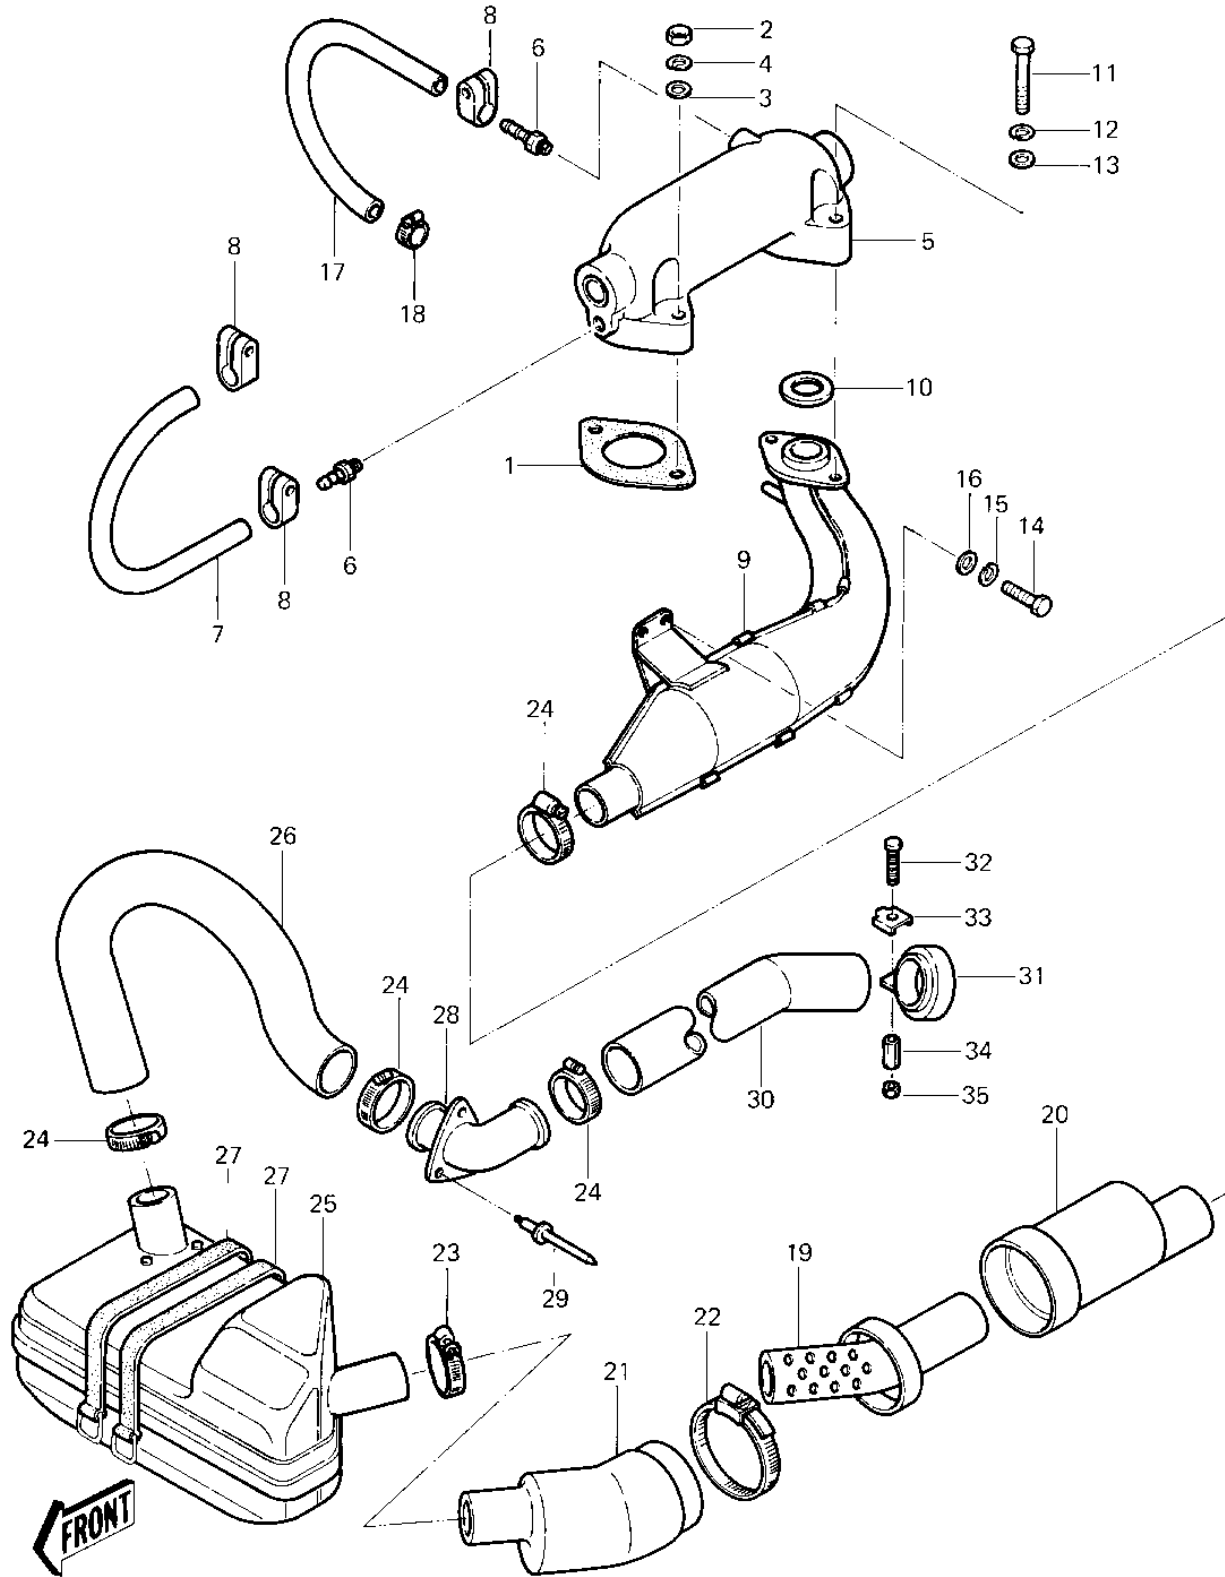

1983 JS440 PARTS DIAGRAM

MUFFLER ('82-'83 JS440-A6/A7)

1983 JS440 PARTS LIST

MUFFLER ('82-'83 JS440-A6/A7)

ITEM NAME	PART NUMBER	QUANTITY
GASKET,EXHAUST (Ref # 1)	11060-3710	1
NUT,8 M/M (Ref # 2)	311M0800	2
WASHER (Ref # 3)	410S0800	2
WASHER SPRING 8MM (Ref # 4)	461S0800	2
PIPE-EXHAUST (Ref # 5)	18049-3006-YR	1
JOINT,HOSE (Ref # 6)	92005-3001	2
TUBE,9X190 (Ref # 7)	92059-3021	1
CLAMP,HOSE (Ref # 8)	92037-504	3
EXPANSION CHAMBER (Ref # 9)	18001-520	1
GASKET,EXHAUST (Ref # 10)	11009-3784	1
BOLT,8X45 (Ref # 11)	110R0845	2
WASHER SPRING 8MM (Ref # 12)	461S0800	2
WASHER (Ref # 13)	410S0800	2
BOLT,8X20 (Ref # 14)	110R0820	2
WASHER SPRING 8MM (Ref # 15)	461S0800	2
WASHER (Ref # 16)	410S0800	2
HOSE (Ref # 17)	92059-523	1
CLAMP,HOSE (Ref # 18)	92037-504	1
PIPE-RESNTR. CONNECTR (Ref # 19)	59151-528	1
TUBE (Ref # 20)	92059-542	1
TUBE (Ref # 21)	92059-543	1
CLAMP (Ref # 22)	92037-541	1
CLAMP,HOSE (Ref # 23)	92037-506	1
CLAMP (Ref # 24)	92037-509	4
MUFFLER-COMP,WATERBOX (Ref # 25)	49070-3714	1
HOSE (Ref # 26)	92059-528	1
BAND (Ref # 27)	92072-511	2
PIPE,TAIL (Ref # 28)	59156-506	1
RIVET (Ref # 29)	59281-506	3

1983 JS440 PARTS LIST

MUFFLER ('82-'83 JS440-A6/A7)

ITEM NAME	PART NUMBER	QUANTITY
HOSE, TAIL (Ref # 30)	92059-549	1
CLAMP (Ref # 31)	92037-545	1
SCREW, 6X45 (Ref # 32)	92009-3747	1
WASHER (Ref # 33)	92095-513	1
NUT, 6M/M (Ref # 34)	92015-532	1
NUT, 6M/M (Ref # 35)	311R0600	1