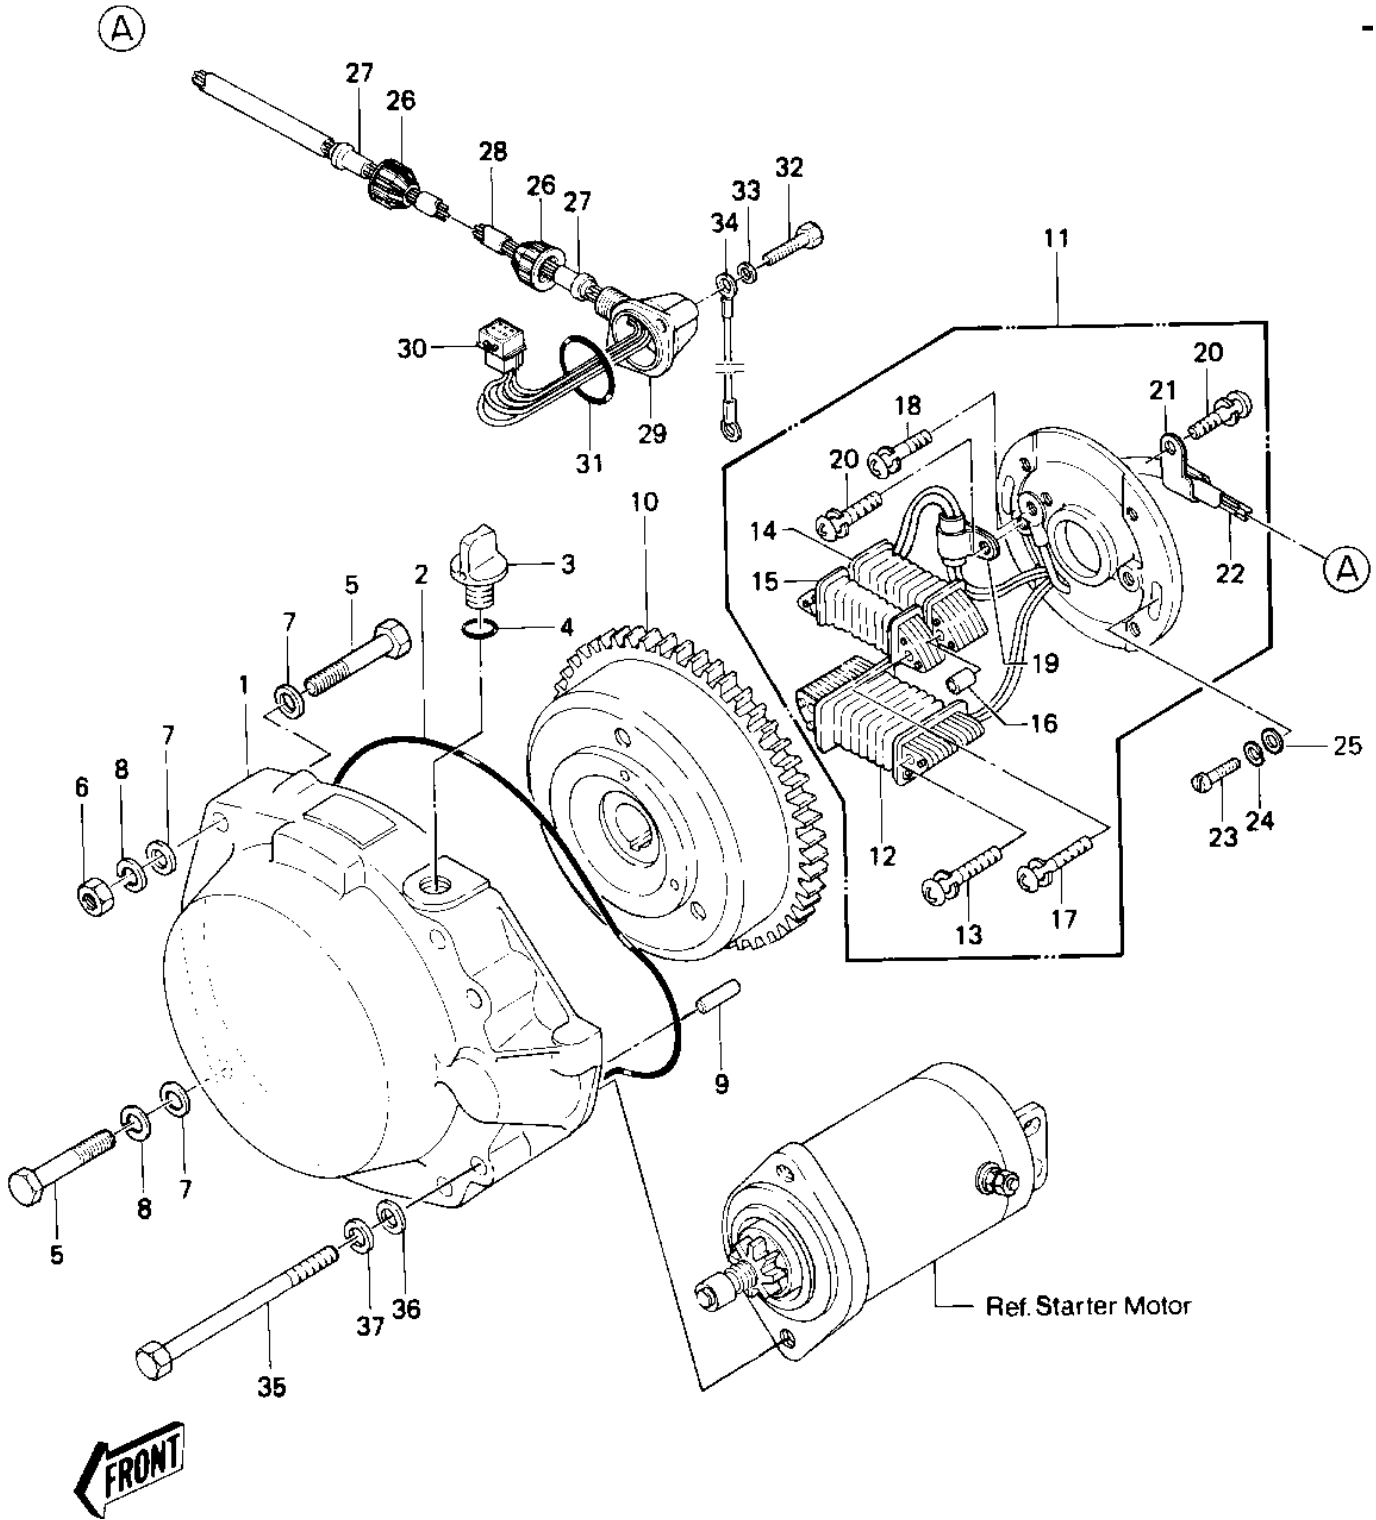

1982 JS440 PARTS DIAGRAM

GENERATOR (JS440-A6)

1982 JS440 PARTS LIST

GENERATOR (JS440-A6)

ITEM NAME	PART NUMBER	QUANTITY
COVER-GENERATOR (Ref # 1)	14031-3705	1
"O" RING (Ref # 2)	92055-521	1
BREATHER (Ref # 3)	14069-3709	1
"O" RING (Ref # 4)	92055-515	1
BOLT 8X50 (Ref # 5)	110R0850	4
NUT 8MM (Ref # 6)	311R0800	2
WASHER (Ref # 7)	410S0800	6
WASHER SPRING 8MM (Ref # 8)	461S0800	4
UNAVAILABLE IN PRICE BOOK (Ref # 9)	551S0612	2
FLYWHEEL ASSY,MAGNETO (Ref # 10)	21050-3015	1
STATOR ASSY,MAGNETO (Ref # 11)	21003-3009	1
COIL,CHARGE (Ref # 12)	59031-3001	1
SCREW 5X34 (Ref # 13)	92011-530	2
COIL,EXCITING (Ref # 14)	21049-3006	1
COIL,PULSING (Ref # 15)	59026-3006	1
COLLAR-COIL (Ref # 16)	92027-3008	2
SCREW (Ref # 17)	92009-3006	2
SCREW 4X6 (Ref # 18)	92011-559	1
CLAMP (Ref # 19)	92037-520	1
SCREW 4X8 (Ref # 20)	92011-560	2
CLAMP (Ref # 21)	92037-547	1
HARNESS,MAGNETO (Ref # 22)	26001-3006	1
SCREW PAN HEAD 5X20 (Ref # 23)	220B0520	2
WASHER SPRING 5MM (Ref # 24)	461F0500	2
WASHER (Ref # 25)	92022-544	2
CAP (Ref # 26)	11012-3012	2
GROMMET (Ref # 27)	92071-3001	2
TUBE,10X345 (Ref # 28)	92059-3032	1
CAP-MAGNETO HARNESS (Ref # 29)	59176-517-YR	1

1982 JS440 PARTS LIST

GENERATOR (JS440-A6)

ITEM NAME	PART NUMBER	QUANTITY
CONNECTOR,CORD (Ref # 30)	59221-506	1
"O" RING (Ref # 31)	92055-520	1
BOLT 6X35 (Ref # 32)	110R0635	2
WASHER (Ref # 33)	410S0600	2
WIRE-LEAD,L=300 (Ref # 34)	26011-3006	1
BOLT,8X80 (Ref # 35)	92001-3011	2
WASHER (Ref # 36)	410S0800	2
WASHER SPRING 8MM (Ref # 37)	461S0800	2