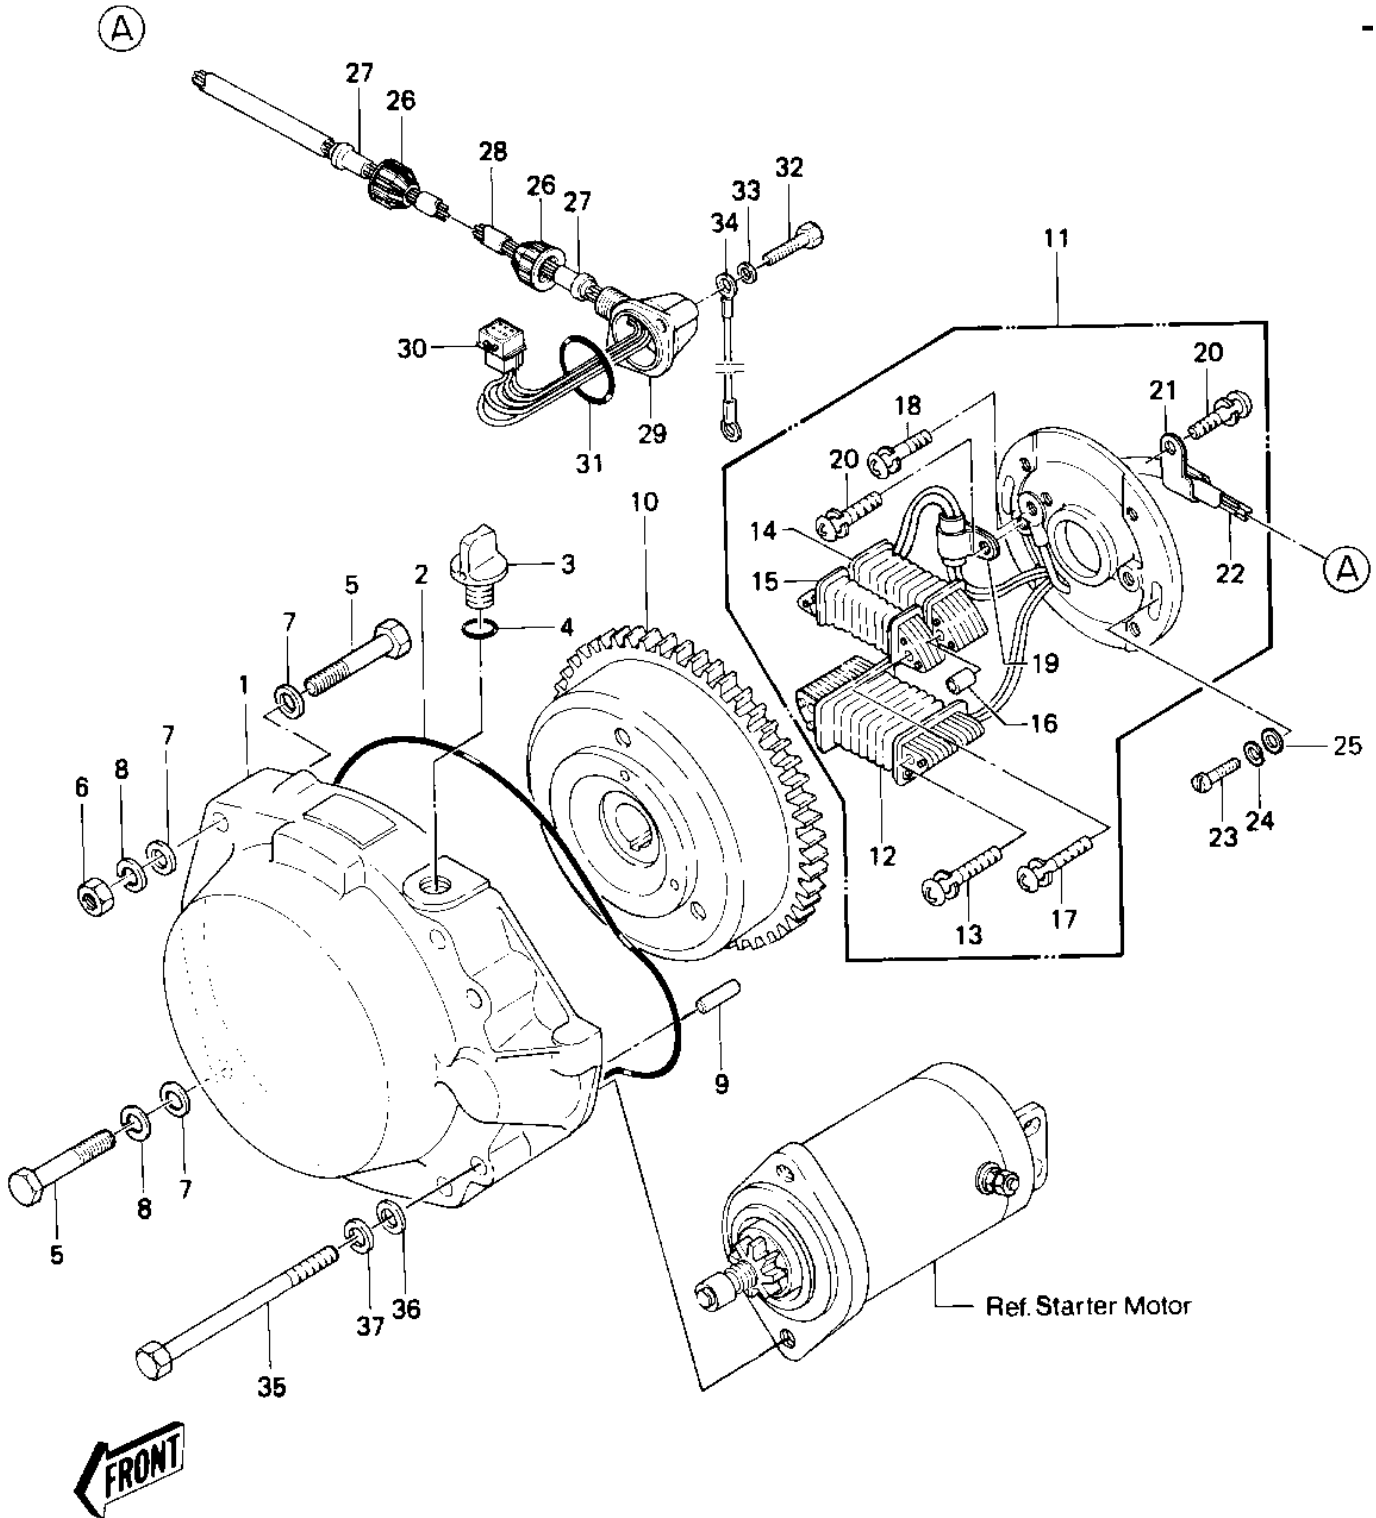

# 1982 JS440 PARTS DIAGRAM

GENERATOR (JS440-A6)

# 1982 JS440 PARTS LIST

## GENERATOR (JS440-A6)

ITEM NAME	PART NUMBER	QUANTITY
COVER-GENERATOR (Ref # 1)	14031-3705	1
"O" RING (Ref # 2)	92055-521	1
BREATHER (Ref # 3)	14069-3709	1
"O" RING (Ref # 4)	92055-515	1
BOLT 8X50 (Ref # 5)	110R0850	4
NUT 8MM (Ref # 6)	311R0800	2
WASHER (Ref # 7)	410S0800	6
WASHER SPRING 8MM (Ref # 8)	461S0800	4
UNAVAILABLE IN PRICE BOOK (Ref # 9)	551S0612	2
FLYWHEEL ASSY,MAGNETO (Ref # 10)	21050-3015	1
STATOR ASSY,MAGNETO (Ref # 11)	21003-3009	1
COIL,CHARGE (Ref # 12)	59031-3001	1
SCREW 5X34 (Ref # 13)	92011-530	2
COIL,EXCITING (Ref # 14)	21049-3006	1
COIL,PULSING (Ref # 15)	59026-3006	1
COLLAR-COIL (Ref # 16)	92027-3008	2
SCREW (Ref # 17)	92009-3006	2
SCREW 4X6 (Ref # 18)	92011-559	1
CLAMP (Ref # 19)	92037-520	1
SCREW 4X8 (Ref # 20)	92011-560	2
CLAMP (Ref # 21)	92037-547	1
HARNESS,MAGNETO (Ref # 22)	26001-3006	1
SCREW PAN HEAD 5X20 (Ref # 23)	220B0520	2
WASHER SPRING 5MM (Ref # 24)	461F0500	2
WASHER (Ref # 25)	92022-544	2
CAP (Ref # 26)	11012-3012	2
GROMMET (Ref # 27)	92071-3001	2
TUBE,10X345 (Ref # 28)	92059-3032	1
CAP-MAGNETO HARNESS (Ref # 29)	59176-517-YR	1

# 1982 JS440 PARTS LIST

GENERATOR (JS440-A6)

ITEM NAME	PART NUMBER	QUANTITY
CONNECTOR,CORD (Ref # 30)	59221-506	1
"O" RING (Ref # 31)	92055-520	1
BOLT 6X35 (Ref # 32)	110R0635	2
WASHER (Ref # 33)	410S0600	2
WIRE-LEAD,L=300 (Ref # 34)	26011-3006	1
BOLT,8X80 (Ref # 35)	92001-3011	2
WASHER (Ref # 36)	410S0800	2
WASHER SPRING 8MM (Ref # 37)	461S0800	2