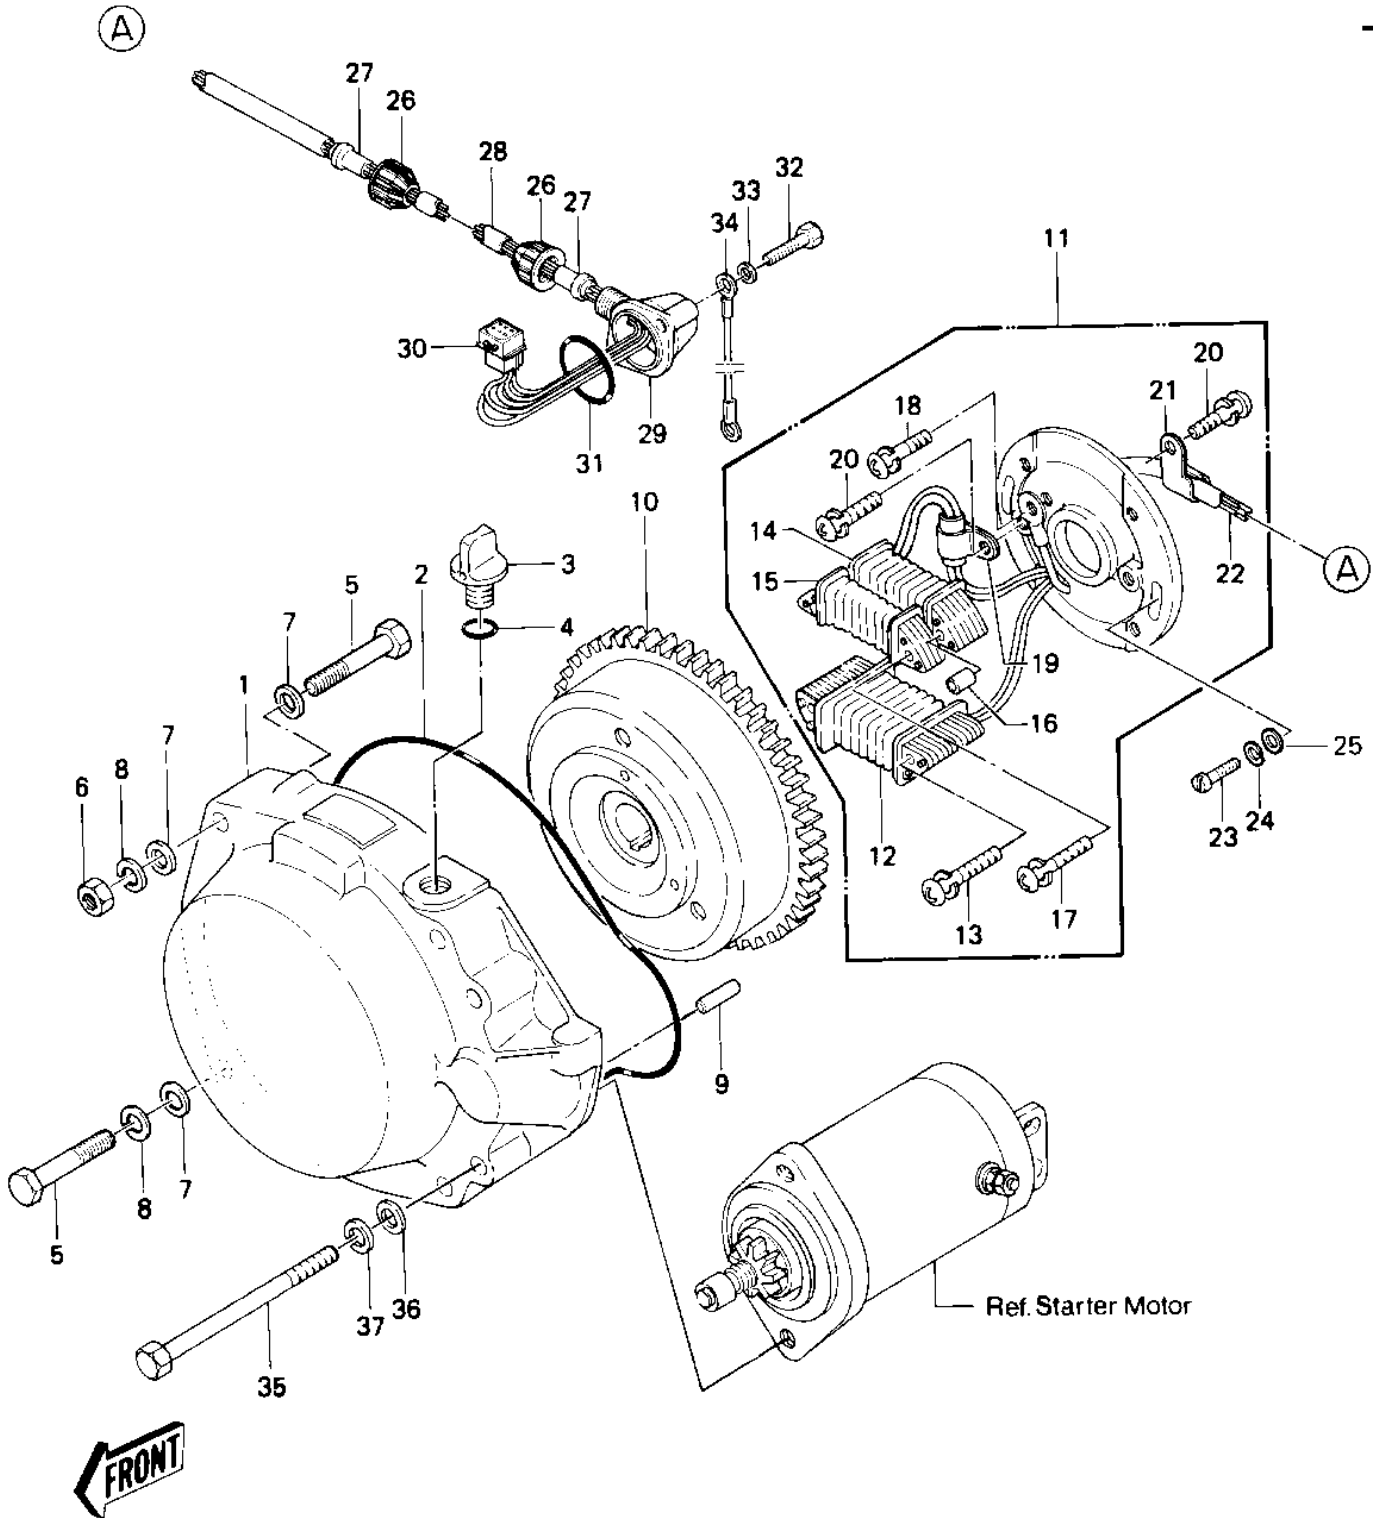

# 1983 JS440 PARTS DIAGRAM

GENERATOR (JS440-A6)

# 1983 JS440 PARTS LIST

## GENERATOR (JS440-A6)

ITEM NAME	PART NUMBER	QUANTITY
COVER-GENERATOR (Ref # 1)	14031-3705	1
"O" RING (Ref # 2)	92055-521	1
BREATHER (Ref # 3)	14069-3709	1
"O" RING (Ref # 4)	92055-515	1
BOLT 8X50 (Ref # 5)	110R0850	4
NUT 8MM (Ref # 6)	311R0800	2
WASHER (Ref # 7)	410S0800	6
WASHER SPRING 8MM (Ref # 8)	461S0800	4
UNAVAILABLE IN PRICE BOOK (Ref # 9)	551S0612	2
FLYWHEEL ASSY,MAGNETO (Ref # 10)	21050-3015	1
STATOR ASSY,MAGNETO (Ref # 11)	21003-3009	1
COIL,CHARGE (Ref # 12)	59031-3001	1
SCREW 5X34 (Ref # 13)	92011-530	2
COIL,EXCITING (Ref # 14)	21049-3006	1
COIL,PULSING (Ref # 15)	59026-3006	1
COLLAR-COIL (Ref # 16)	92027-3008	2
SCREW (Ref # 17)	92009-3006	2
SCREW 4X6 (Ref # 18)	92011-559	1
CLAMP (Ref # 19)	92037-520	1
SCREW 4X8 (Ref # 20)	92011-560	2
CLAMP (Ref # 21)	92037-547	1
HARNESS,MAGNETO (Ref # 22)	26001-3006	1
SCREW PAN HEAD 5X20 (Ref # 23)	220B0520	2
WASHER SPRING 5MM (Ref # 24)	461F0500	2
WASHER (Ref # 25)	92022-544	2
CAP (Ref # 26)	11012-3012	2
GROMMET (Ref # 27)	92071-3001	2
TUBE,10X345 (Ref # 28)	92059-3032	1
CAP-MAGNETO HARNESS (Ref # 29)	59176-517-YR	1

# 1983 JS440 PARTS LIST

GENERATOR (JS440-A6)

ITEM NAME	PART NUMBER	QUANTITY
CONNECTOR,CORD (Ref # 30)	59221-506	1
"O" RING (Ref # 31)	92055-520	1
BOLT 6X35 (Ref # 32)	110R0635	2
WASHER (Ref # 33)	410S0600	2
WIRE-LEAD,L=300 (Ref # 34)	26011-3006	1
BOLT,8X80 (Ref # 35)	92001-3011	2
WASHER (Ref # 36)	410S0800	2
WASHER SPRING 8MM (Ref # 37)	461S0800	2