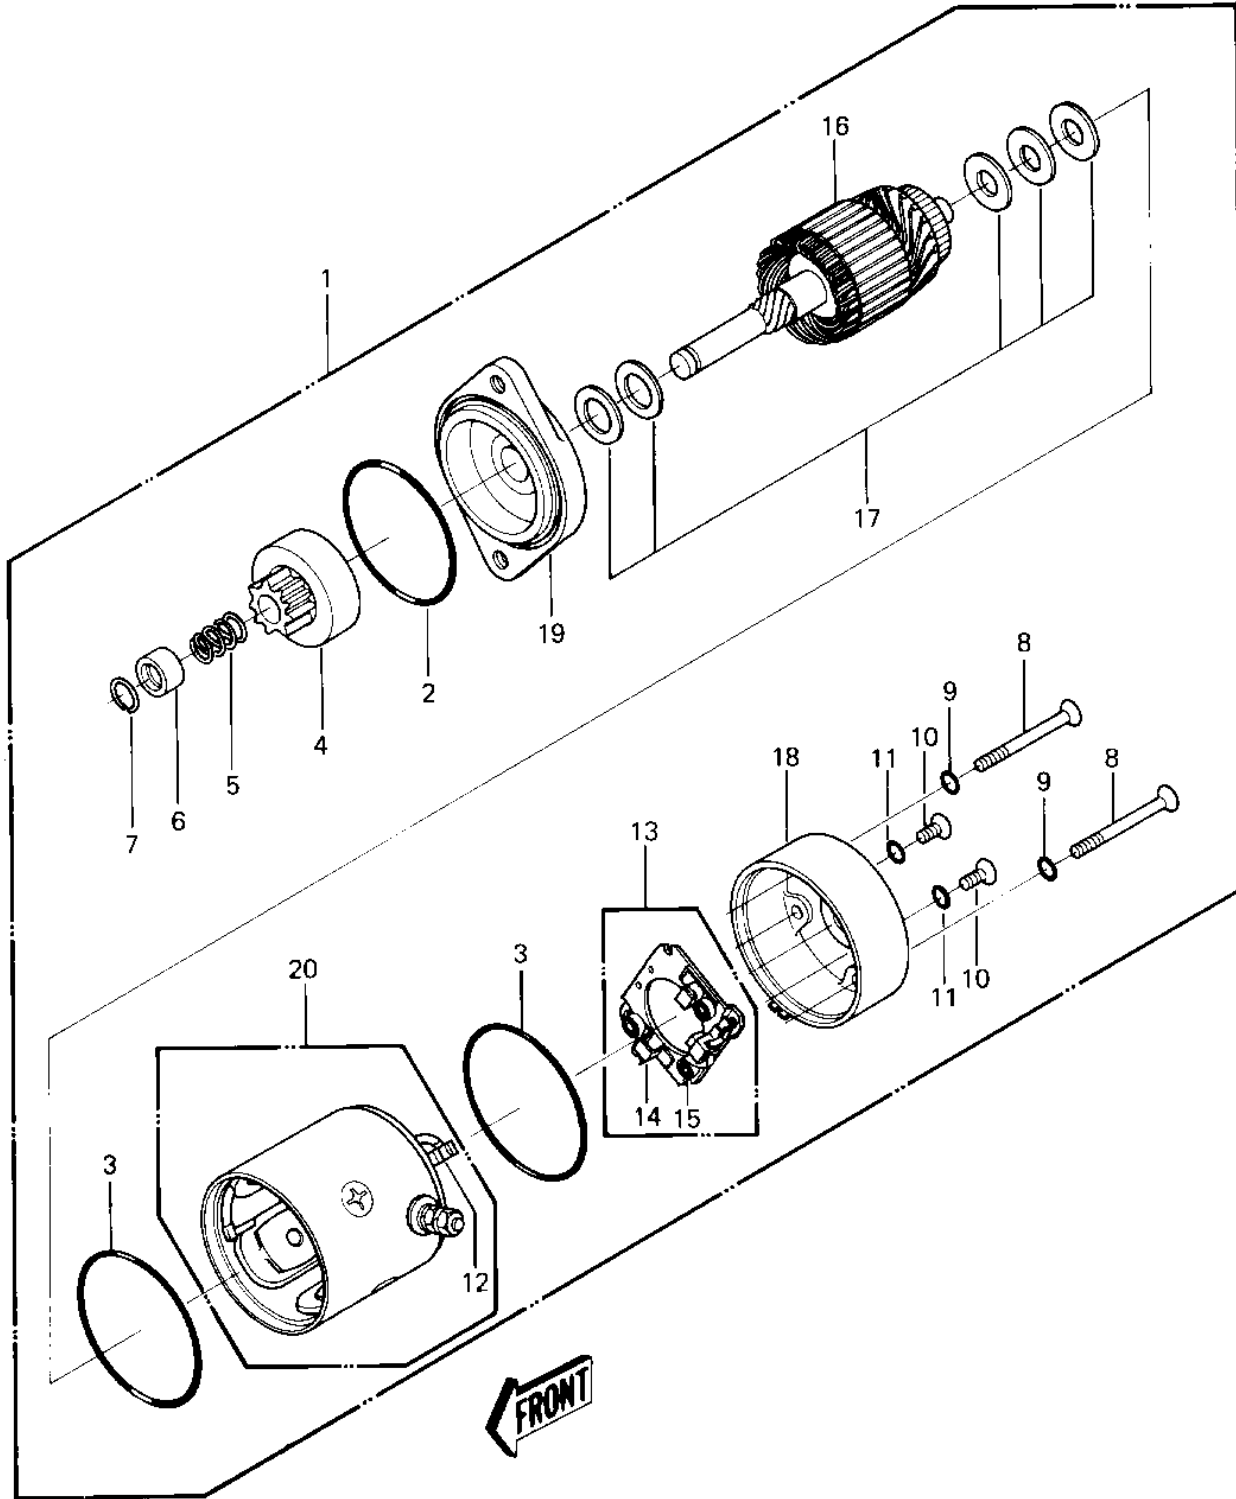

1982 JS440 PARTS DIAGRAM

STARTER MOTOR ('82-'83 JS440-A6/A7)

10

1982 JS440 PARTS LIST

STARTER MOTOR ('82-'83 JS440-A6/A7)

ITEM NAME	PART NUMBER	QUANTITY
STARTER-ELECTRIC (Ref # 1)	21163-3002-YR	1
STARTER, ELECTRIC (Ref #)	21163-3003-YR	1
"O" RING,65MM (Ref # 2)	671B2565	1
"O" RING(4) (Ref # 3)	92055-517	1
PINION ASSY-STARTER (Ref # 4)	59051-3005	2
SPRING,RETURN (Ref # 5)	92081-541	1
STOPPER,PINION (Ref # 6)	92027-513	1
RING,SNAP (Ref # 7)	92036-517	1
SCREW 6X107 (Ref # 8)	92011-549	2
"O" RING,6M/M (Ref # 9)	670B1506	2
SCREW 4X8 (Ref # 10)	92011-550	2
"O" RING,5MM (Ref # 11)	670B1505	2
BRUSH(+) (Ref # 12)	21039-3003	2
BRUSH(+) (Ref # 12)	21039-3003	2
HOLDER ASSY,BRUSH (Ref # 13)	14079-3002	1
HOLDER ASSY,BRUSH (Ref # 13)	14079-3002	1
BRUSH(-) (Ref # 14)	21039-3004	1
BRUSH(-) (Ref # 14)	21039-3004	1
SPRING,BRUSH (Ref # 15)	92081-540	3
ARMATURE ASSY (Ref # 16)	21080-3001	1
WASHER SET (Ref # 17)	92022-3044	1
COVER ASSY-REAR (Ref # 18)	14025-3027	1
COVER ASSY-FRONT (Ref # 19)	14025-3028	1
YOKE ASSY (Ref # 20)	49117-3002	1